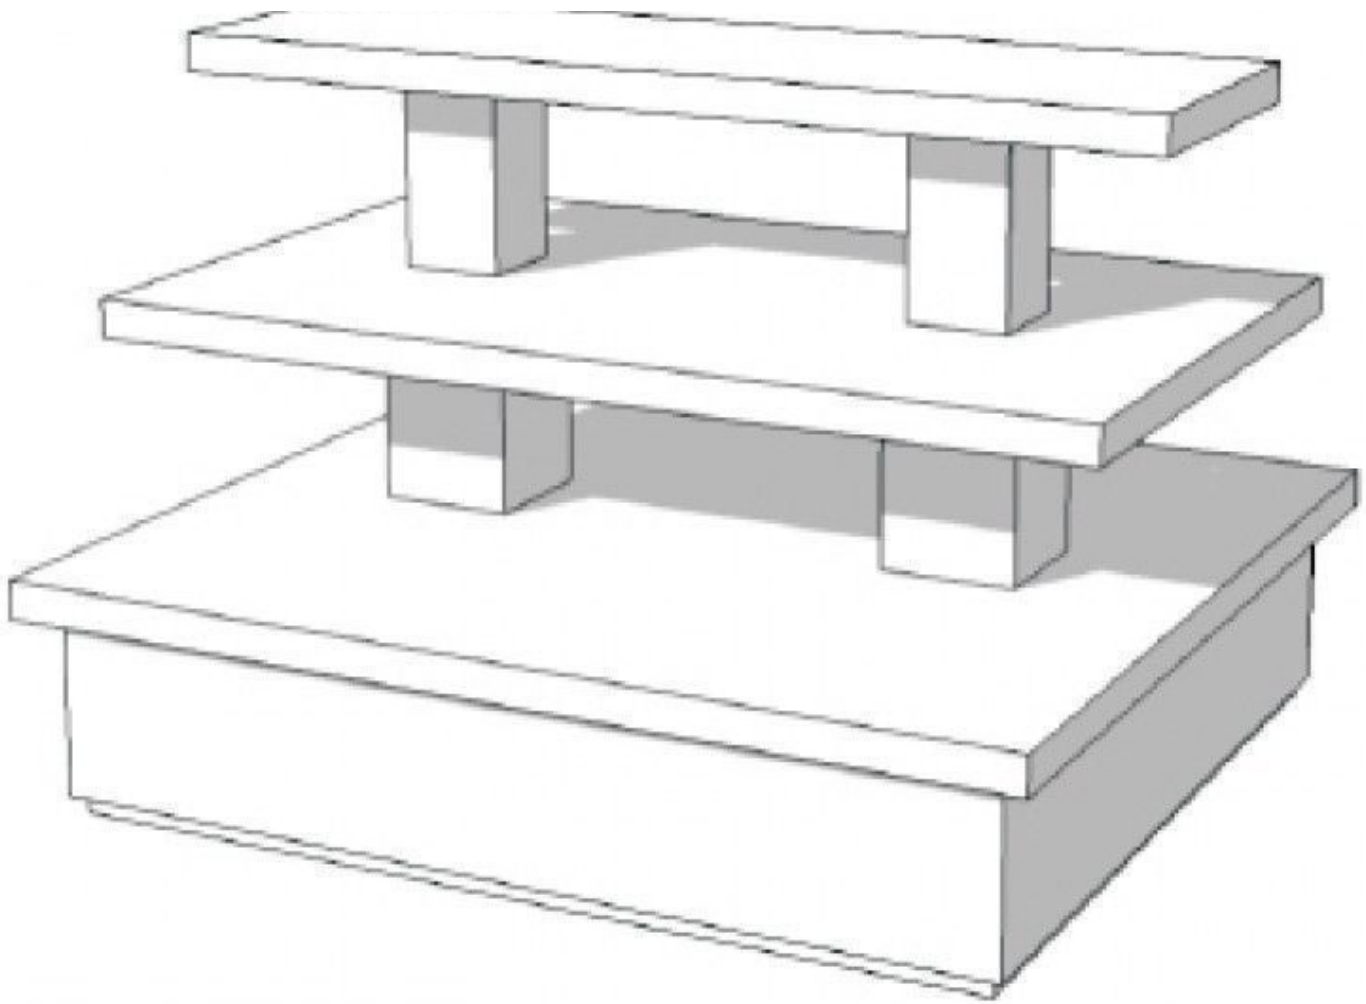

FEATURES

Brand	Presentoirs shopping
Base	
Fitting	
Color	Blanc
Ref	tab-pyr-2227
ID	2227
Delivery schedule	1-5 working days
Category	Podium
Type	Store furniture

DETAIL

Pyramid table

Podium - Photo n° 6