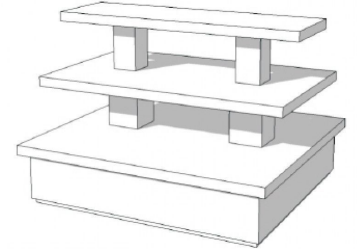

Concrete pyramid table 3 levels 150 cm **1 656.00 €Ex VAT** Podium

FEATURES

Brand	Mobilier shopping
Base	
Fitting	
Color	Gris
Ref	tab-pyr-bet-3457
ID	3457
Delivery schedule	1-5 working days
Category	Podium
Type	Store furniture

DETAIL

Table for exhibition. 150 x 135 x 105 cm. Mannequins Shopping offers you a selection of exhibition furniture for your shops. Among our display furniture, you will find our podiums, tables, desks and display tables.

DESCRIPTION

Pyramid table, concrete colour, for displaying articles in shops. **The pyramid table** is ideal for displaying your articles in shops, **the display table** is divided into 3 shelves, the shelves are separated by 35 cm. The table is 150 cm high, 135 cm wide and 105 cm deep. Pyramid table delivered in one piece, with an opening of at least 150 cm wide to fit the furniture.

Concrete pyramid table 3 levels 150 cm