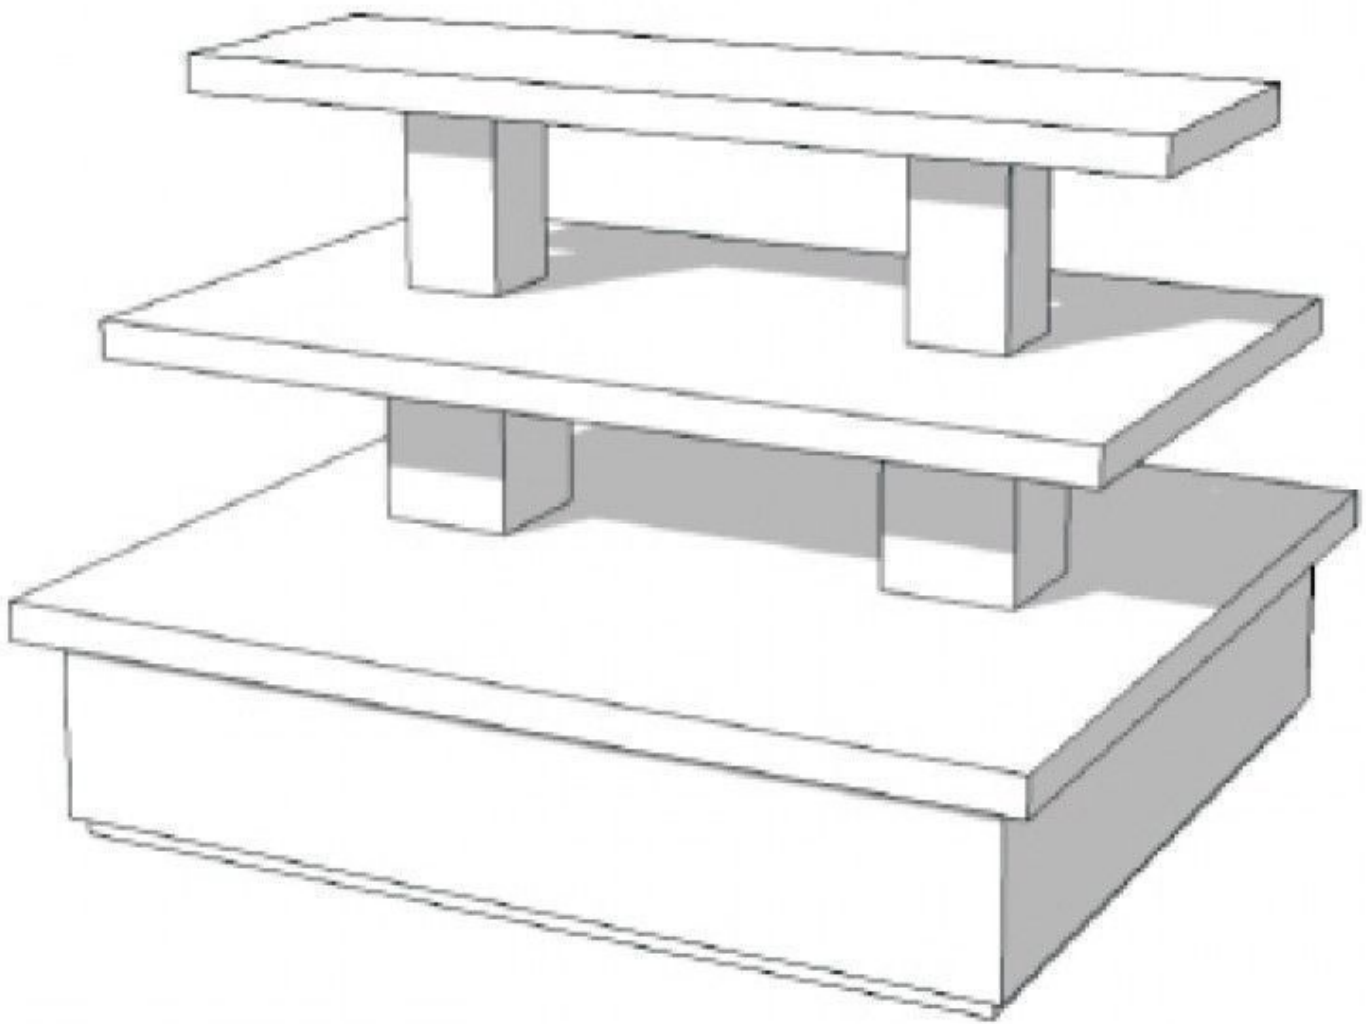

FEATURES

Brand	Mobilier shopping
Base	
Fitting	
Color	Gris
Ref	tab-pyr-bet-3457
ID	3457
Delivery schedule	1-5 working days
Category	Podium
Type	Store furniture

DETAIL

Table for exhibition. 150 x 135 x 105 cm. Mannequins Shopping offers you a selection of exhibition furniture for your shops. Among our display furniture, you will find our podiums, tables, desks and display tables.

Concrete pyramid table 3 levels 150 cm

Podium - Photo n° 3