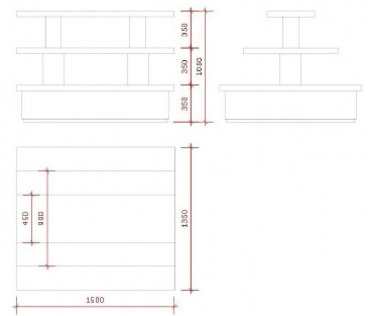

Concrete pyramid table 3 levels 150 cm **1 656.00 €Ex VAT** Podium

FEATURES

Brand	Mobilier shopping
Base	
Fitting	
Color	Gris
Ref	tab-pyr-bet-3457
ID	3457
Delivery schedule	1-5 working days
Category	Podium
Type	Store furniture

DETAIL

Table for exhibition. 150 x 135 x 105 cm. Mannequins Shopping offers you a selection of exhibition furniture for your shops. Among our display furniture, you will find our podiums, tables, desks and display tables.

DESCRIPTION

Pyramid table, concrete colour, for displaying articles in shops. **The pyramid table** is ideal for displaying your articles in shops, **the display table** is divided into 3 shelves, the shelves are separated by 35 cm. The table is 150 cm high, 135 cm wide and 105 cm deep. Pyramid table delivered in one piece, with an opening of at least 150 cm wide to fit the furniture.

Concrete pyramid table 3 levels 150 cm