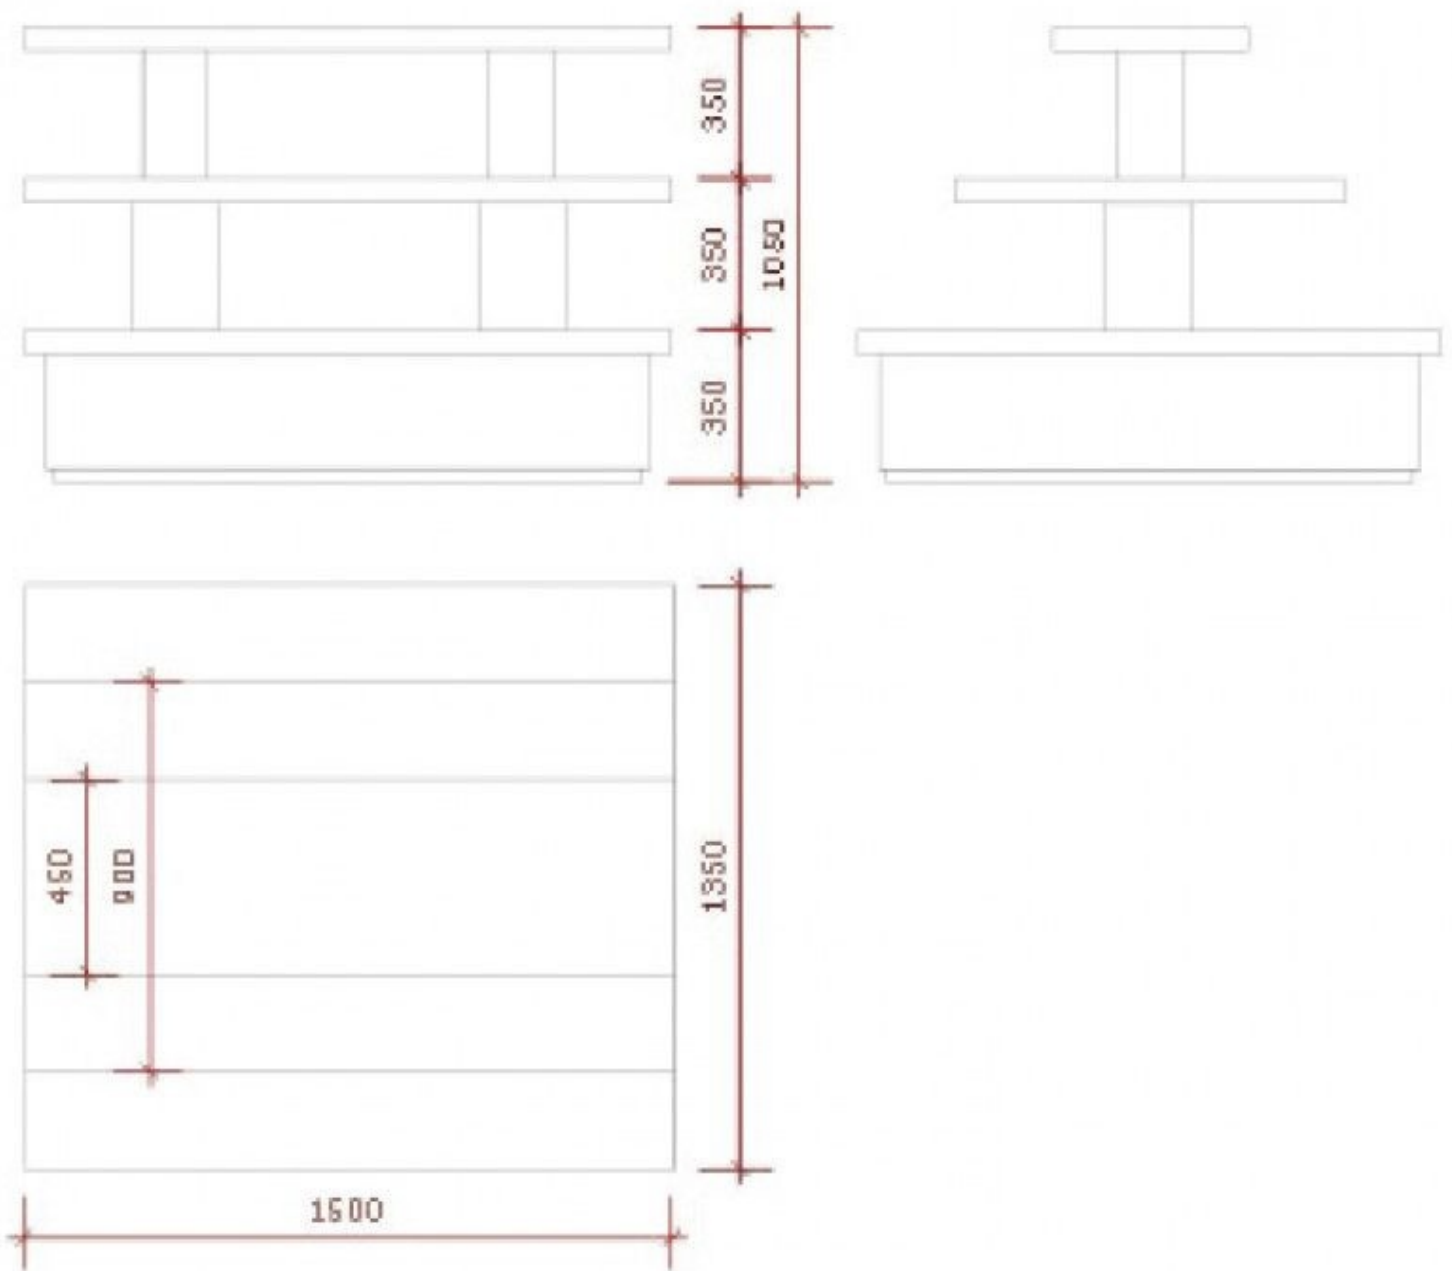

FEATURES

Brand	Mobilier shopping
Base Fitting	
Color	Gris
Ref ID	tab-pyr-bet-3457 3457
Delivery schedule	1-5 working days
Category	Podium
Type	Store furniture

DETAIL

Table for exhibition. 150 x 135 x 105 cm. Mannequins Shopping offers you a selection of exhibition furniture for your shops. Among our display furniture, you will find our podiums, tables, desks and display tables.

Concrete pyramid table 3 levels 150 cm

Podium - Photo n° 4