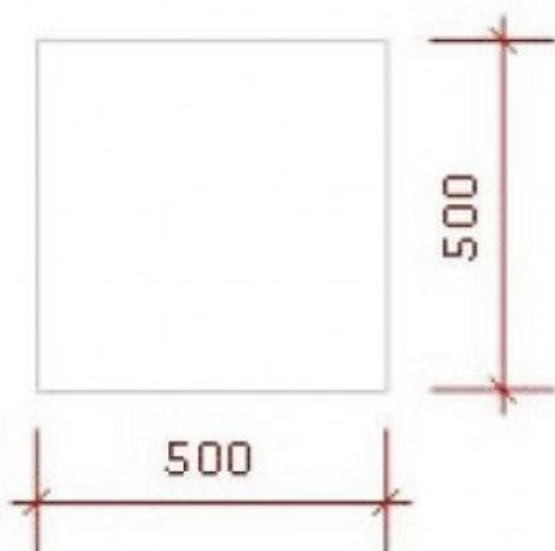

FEATURES

Brand	Presentoirs shopping
Base	
Fitting	
Color	Gris
Ref	pod-cou-gri-3547
ID	3547
Delivery schedule	1-5 working days
Category	Podium
Type	Store furniture

DETAIL

This podium concrete gray color allows you to place in height and highlight any type of mannequins and products in your store, your windows, in showroom... This simple and refined product is ideal for a successful product display.

Concrete gray color podium 50 x 50 x 100 cm

Podium - Photo n° 3