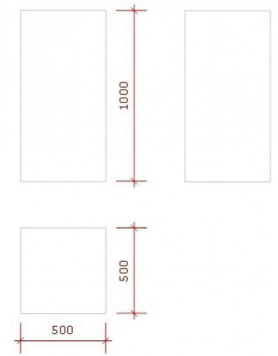

Concrete gray color podium 50 x 50 x 100 cm **224.00 €Ex VAT**

Podium

FEATURES

Brand	Presentoirs shopping
Base	
Fitting	
Color	Gris
Ref	pod-cou-gri-3547
ID	3547
Delivery schedule	1-5 working days
Category	Podium
Type	Store furniture

DETAIL

This podium concrete gray color allows you to place in height and highlight any type of mannequins and products in your store, your windows, in showroom... This simple and refined product is ideal for a successful product display.

DESCRIPTION

Concrete grey coloured column podiumColours: Concrete effect grey

Shape: Rectangle - Column

Dimensions: 50 x 50 x 100 cm

Maximum Load: 100 kglts concrete grey finish adds a **urban** and **modern** touch, creating a striking contrast with the items on display.Thanks to its column shape, this podium offers a **unique aesthetic** that attracts attention and creates an **elegant** atmosphere in any retail space.

Concrete gray color podium 50 x 50 x 100 cm

Podium - Photo n° 1

FEATURES

Brand	Presentoirs shopping
Base	
Fitting	
Color	Gris
Ref	pod-cou-gri-3547
ID	3547
Delivery schedule	1-5 working days
Category	Podium
Type	Store furniture