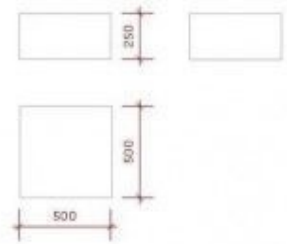

B-BKP-004

FEATURES

Brand	Mobilier shopping
Base	
Fitting	No fixing
Color	Noir
Ref	pod-noi-mag-2923
ID	2923
Delivery schedule	1-5 working days
Category	Podium
Type	Store furniture

DETAIL

This podium cube in black color is ideal to showcase your products, mannequins, busts, in your store or your showcase, showroom/ This cube podium black finish is discreet and ideal for a successful product highlight.
Create a dynamic merchandising by combining several podiums of different heights shapes and color !