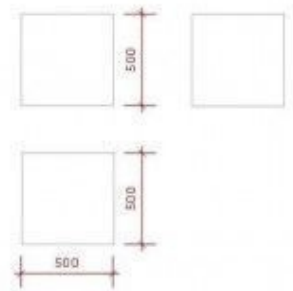

B-BKP-009

FEATURES

Brand	Mobilier shopping
Base	
Fitting	No fixing
Color	Noir
Ref	pod-noi-50x-2922
ID	2922
Delivery schedule	1-5 working days
Category	Podium
Type	Store furniture

DETAIL

Start out in style with our podium cube black gloss effect, perfect for enhancing your products both in-store and in your window or showroom. Its discreet simplicity makes it an ideal choice for a successful product display, highlighting your items without ever overshadowing them. Imagine a dynamic merchandising by combining several podiums of different heights, colours and shapes!