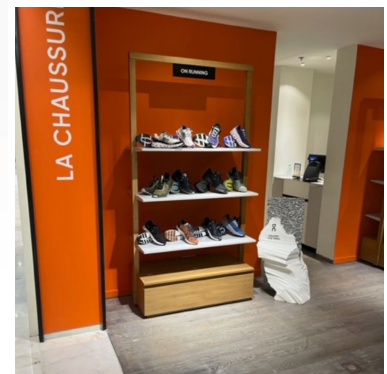

Modular gondola H220x128x55cm 810.00 €Ex VAT

Gondolas for stores

FEATURES

Brand	Mobilier shopping
Base	
Fitting	No fixing
Color	Bois
Ref	gon-mod-h22-3996
ID	3996
Delivery schedule	5-10 working days
Category	Gondolas for stores
Type	Store furniture

DETAIL

- Features:
- **Modular design:** The store gondola offers exceptional modularity, allowing adjustments to accommodate changes in layout or products in your store
 - **Sturdy structure:** Made from quality materials, the shelf gondola ensures optimum stability while allowing for an attractive display.
 - **Polyvalence of Use:** This store gondola is ideal for a variety of goods, from lightweight items to bulkier products.