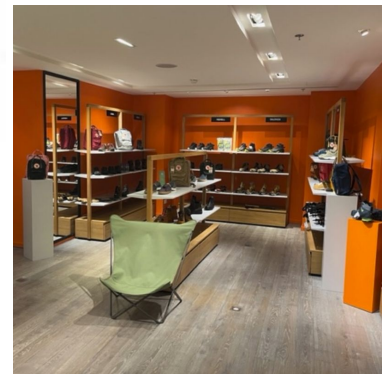

Modular gondola H160x128x55cm 770.00 €Ex VAT

Gondolas for stores

FEATURES

Brand	Mobilier shopping
Base	
Fitting	
Color	Bois
Ref	gon-mod-h16-3997
ID	3997
Delivery schedule	5-10 working days
Category	Gondolas for stores
Type	Store furniture

DETAIL

Features:

- **Modular design:** The store gondola offers exceptional modularity, allowing you to customise the layout to suit your merchandise and changes in your retail space
- **Sturdy structure:** Constructed from quality materials, the shelf gondola provides reliable stability for a neat and organised display
- **Polyvalence of Use:** This store gondola is ideal for displaying a variety of products, from clothing to accessories, offering display flexibility

DESCRIPTION

Optimise your shop space with our **modular gondola**, a smart solution designed to offer flexible product display while adapting to your changing needs. This **store gondola** combines functionality, modern design and ease of use. Several modules can be added around this **store gondola**.

gondola. Dimensions:

- Height: 160 cm
- Width : 128 cm
- Depth: 55 cm
- Weight: 130 kg
- Package contents: 1 x Modular Gondola
- Ideal for:

Modular gondola H160x128x55cm