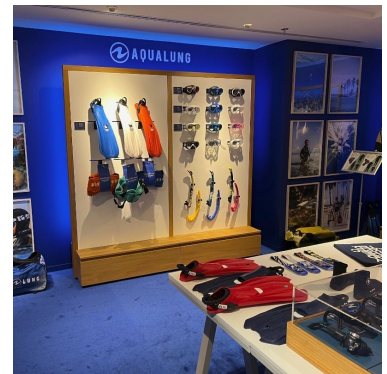

Modular gondola H160x128x55cm 770.00 €Ex VAT

Gondolas for stores

FEATURES

Brand	Mobilier shopping
Base	
Fitting	
Color	Bois
Ref	gon-mod-h16-3997
ID	3997
Delivery schedule	5-10 working days
Category	Gondolas for stores
Type	Store furniture

DETAIL

Features:

- **Modular design:** The store gondola offers exceptional modularity, allowing you to customise the layout to suit your merchandise and changes in your retail space
- **Sturdy structure:** Constructed from quality materials, the shelf gondola provides reliable stability for a neat and organised display
- **Polyvalence of Use:** This store gondola is ideal for displaying a variety of products, from clothing to accessories, offering display flexibility

DESCRIPTION

Optimise your shop space with our **modular gondola**, a smart solution designed to offer flexible product display while adapting to your changing needs. This **store gondola** combines functionality, modern design and ease of use. Several modules can be added around this **store gondola**.

gondola. Dimensions:

- Height: 160 cm
- Width : 128 cm
- Depth: 55 cm
- Weight: 130 kg
- Package contents: 1 x Modular Gondola
- Ideal for:

Modular gondola H160x128x55cm