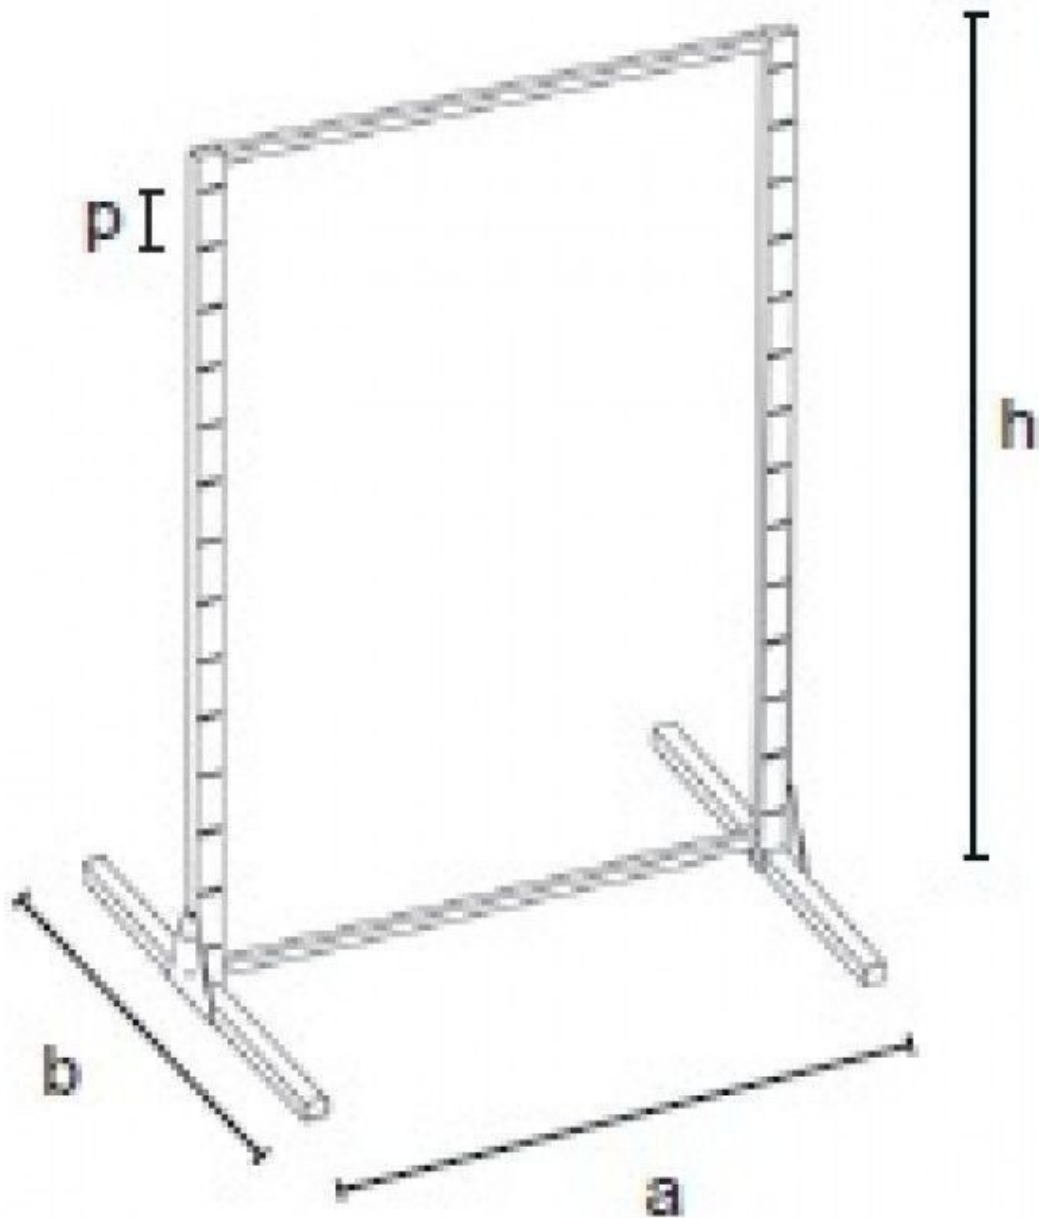

FEATURES

Brand	Portants shopping
Base	
Fitting	
Color	Metal
Ref	gon-met-sim-298
ID	298
Delivery schedule	1-5 working days
Category	Gondolas for stores
Type	Clothes rails

DETAIL

At Mannequins Shopping, we also offer wall mounted gondolas, central gondolas or corner gondolas. You also have the choice between single gondolas or double-sided gondolas to arrange your shelves: metal, wood or galvanized steel or storage. Choose the gondola adapted to your sales area.

Gondola in metal H 145 X 105 X 73 CM

Gondolas for stores - Photo n° 3