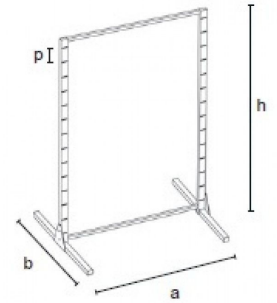

Gondola in metal H 145 X 105 X 73 CM 176.00 €Ex VAT  
Gondolas for stores - 11.56 % 199.00

FEATURES

<b>Brand</b>	Portants shopping
<b>Base</b>	
<b>Fitting</b>	
<b>Color</b>	Metal
<b>Ref</b>	gon-met-sim-298
<b>ID</b>	298
<b>Delivery schedule</b>	1-5 working days
<b>Category</b>	Gondolas for stores
<b>Type</b>	Clothes rails

DESCRIPTION

Can be completely arranged according to your own design! The central unit is made of steel and can be fully clipped with construction rods, accessory rods, frontal presentations, waterfalls and shiny planks 22 mm thick! The price includes all parts of the photo 145 cm high, 105 cm wide, 73 cm deep, including 4 adjustable feet.

**Gondola in metal H 145 X 105 X 73 CM**