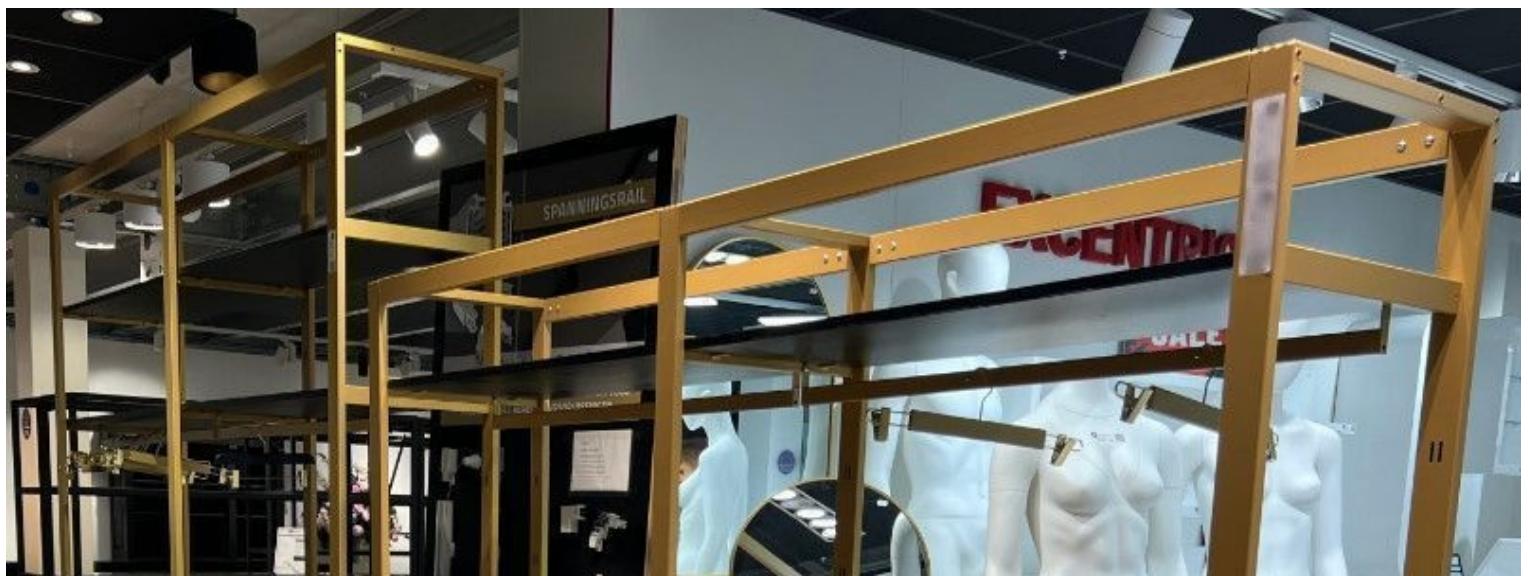

DETAIL

Black and gold shop gondola with shelves and clothes rails. Mannequins Shopping offers you a selection of furniture for your shops and shops. Among our selection of display furniture, find our wall gondolas, shelf gondolas and shop gondolas on our website.

Gold and black shop gondola 314 x 44 x 240 cm

Gondolas for stores - Photo n° 8