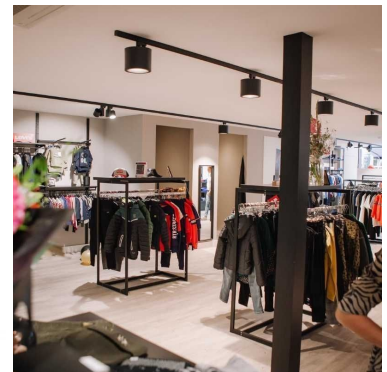

Clothing display with tablet H 140 x 104 x 69 CM **580.50 €Ex VAT** Gondolas for stores

FEATURES

Brand	Portants shopping
Base	
Fitting	
Color	Noir
Ref	gon-noi-ave-3116
ID	3116
Delivery schedule	1-5 working days
Category	Gondolas for stores
Type	Clothes rails

DETAIL

Gondola for department stores black, available from stock. Clothing rail display allows you to highlight your products, but also to display several types of items. The black clothes rack is simple and timeless, it gives good visibility to your products.

- Center Unit: 1
- Side boards with shelf supports 60cm: 3
- Top shelves: 2
- Front bar: 1
- Rod: 1

Assembly guide

DESCRIPTION

Clothes for department store with central steel suspension unit. Central unit dimensions: Width: 104cm, Depth: 69cm, Height: 140cm. **Clothing display for store** can have up to 6 side shelves that measure 60cm wide and 40cm deep. Above the clothing rack there is an upper shelf, to hang your clothes the gondola with 2 suspension bars to put hangers for example. Clothes rails fits any type of shop, it simple and uncluttered, wearing it will highlight your items in store.

Clothing display with tablet H 140 x 104 x 69 CM