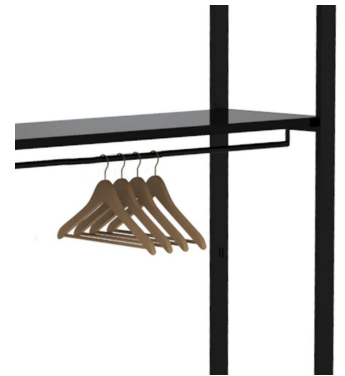

Black clothing display with shelves H 240 x 105 x 45 CM

Gondolas for stores

750.42 €Ex VAT

FEATURES

Brand	Mobilier shopping
Base	
Fitting	
Color	Noir
Ref	gon-vet-noi-3123
ID	3123
Delivery schedule	1-5 working days
Category	Gondolas for stores
Type	Store furniture

DETAIL

DESCRIPTION

Gondola store for clothes in black metal, with 3 shelves. This clothing display is sober and elegant, it allows you to highlight your items by hanging them using the central bar, but also by exhibiting them on the shelves of the gondolas. The dimensions of the clothes racks: 1042mm x 442 mm x 2400 mm

Black clothing display with shelves H 240 x 105 x 45 CM
Gondolas for stores - Photo n° 1

FEATURES

Brand	Mobilier shopping
Base	
Fitting	
Color	Noir
Ref	gon-vet-noi-3123
ID	3123
Delivery schedule	1-5 working days
Category	Gondolas for stores
Type	Store furniture

DETAIL

Black clothing display with shelves H 240 x 105 x 45 CM

Gondolas for stores - Photo n° 2

FEATURES

Brand	Mobilier shopping
Base	
Fitting	
Color	Noir
Ref	gon-vet-noi-3123
ID	3123
Delivery schedule	1-5 working days
Category	Gondolas for stores
Type	Store furniture