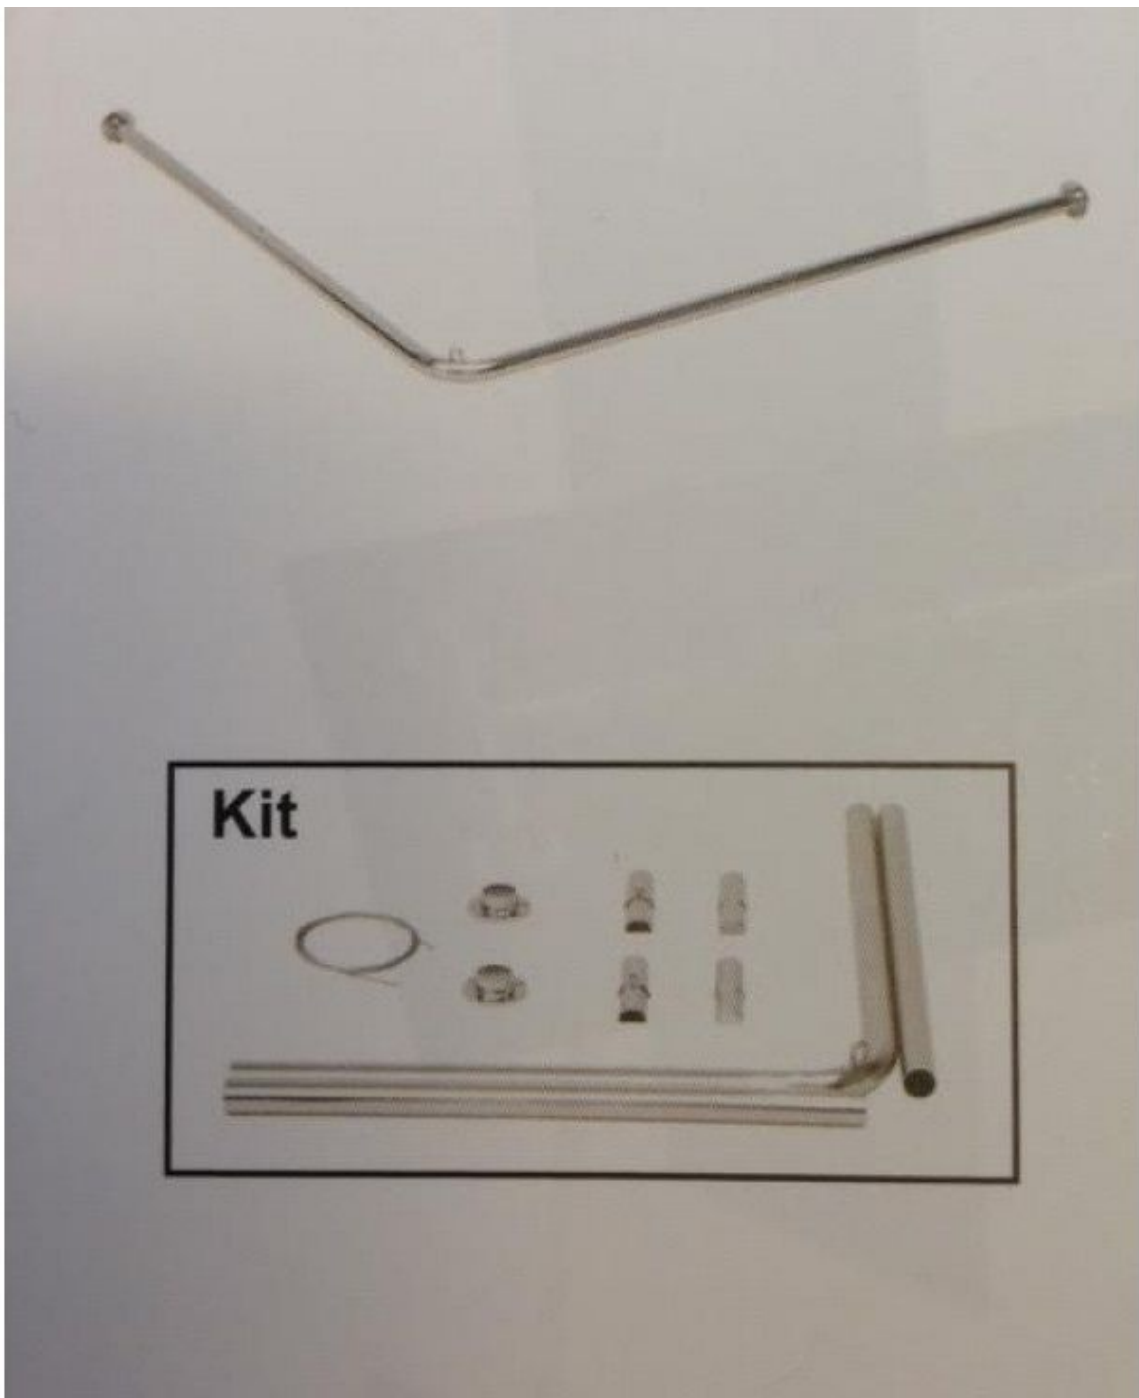

DETAIL

Corner rail for fitting rooms. Mannequins Shopping, offers you equipment solutions for your point of sale. You can find our rods to fit out your fitting rooms in your shop.

DESCRIPTION

Rod for fitting room 100 cm wide and 100 cm deep. **The frame for the dressing room** is sold without curtains, you just have to put it in the shop, in the configuration you want, the installation is easy. **The curtain rod** is angled and can be placed in the corner of your shop, so you can maximise your sales area in the shop.

DETAIL

Corner rail for fitting rooms. Mannequins Shopping, offers you equipment solutions for your point of sale. You can find our rods to fit out your fitting rooms in your shop.

Fitting rod chrome 100 cm

Corner rail for fitting rooms. Mannequins Shopping, offers you equipment solutions for your point of sale. You can find our rods to fit out your fitting rooms in your shop.

Fitting rod chrome 100 cm

Fitting room - Photo n° 3

FEATURES

Brand	Mobilier shopping
Base	No fixing
Fitting	Metal
Color	tri-cab-ess-3377
Ref	3377
ID	1-5 working days
Delivery schedule	Fitting room
Category	Store furniture
Type	

DETAIL

Corner rail for fitting rooms. Mannequins Shopping, offers you equipment solutions for your point of sale. You can find our rods to fit out your fitting rooms in your shop.