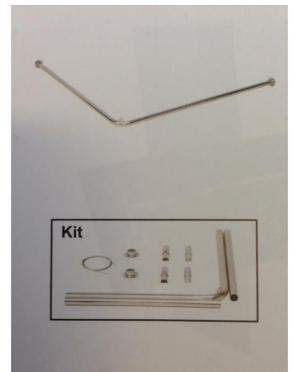

Fitting rod chrome 100 cm **49.95 €Ex VAT** Fitting room

FEATURES

Brand	Mobilier shopping
Base	
Fitting	No fixing
Color	Metal
Ref	tri-cab-ess-3377
ID	3377
Delivery schedule	1-5 working days
Category	Fitting room
Type	Store furniture

DETAIL

Corner rail for fitting rooms. Mannequins Shopping, offers you equipment solutions for your point of sale. You can find our rods to fit out your fitting rooms in your shop.

DESCRIPTION

Rod for fitting room 100 cm wide and 100 cm deep. **The frame for the dressing room** is sold without curtains, you just have to put it in the shop, in the configuration you want, the installation is easy. **The curtain rod** is angled and can be placed in the corner of your shop, so you can maximise your sales area in the shop.

Fitting rod chrome 100 cm

Fitting room - Photo n° 1

FEATURES

Brand	Mobilier shopping
Base	
Fitting	No fixing
Color	Metal
Ref	tri-cab-ess-3377
ID	3377
Delivery schedule	1-5 working days
Category	Fitting room
Type	Store furniture

FEATURES

Brand	Mobilier shopping
Base	No fixing
Fitting	Metal
Color	tri-cab-ess-3377
Ref	3377
ID	1-5 working days
Delivery schedule	Fitting room
Category	Store furniture
Type	

DETAIL

Corner rail for fitting rooms. Mannequins Shopping, offers you equipment solutions for your point of sale. You can find our rods to fit out your fitting rooms in your shop.