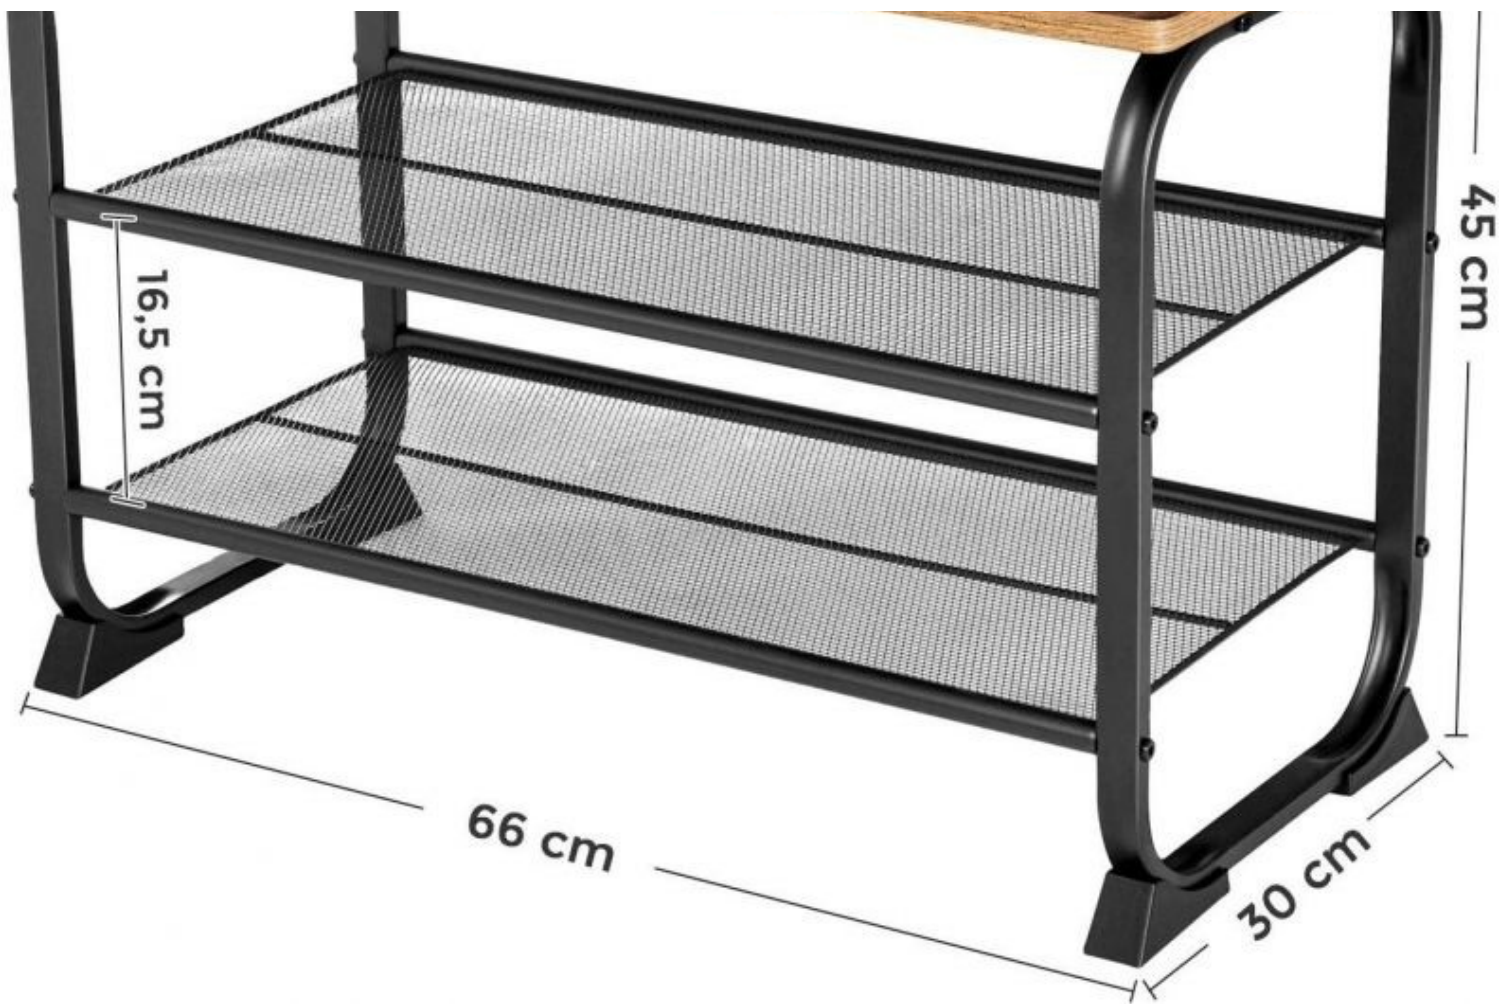

FEATURES

Brand	Mannequins vitrine
Base	
Fitting	No fixing
Color	Bois
Ref ID	ban-de-ran-2947 2947
Delivery schedule	3-4 weeks
Category	Chairs bench
Type	Store furniture

DETAIL

Product details of this industrial storage bench:

- Color: Vintage, black (slightly shiny cover, matt black iron)
- Material: foam, PU synthetic leather, chipboard, iron frame
- Size: 66 x 30 x 45 cm (W x H x D)
- Weight: 20 kg
- Max. Load capacity: 120 kg

Package contents

- 1 x bench
- 1 x accessory bag
- 1 x manual (DE, EN, FR, ES, IT)