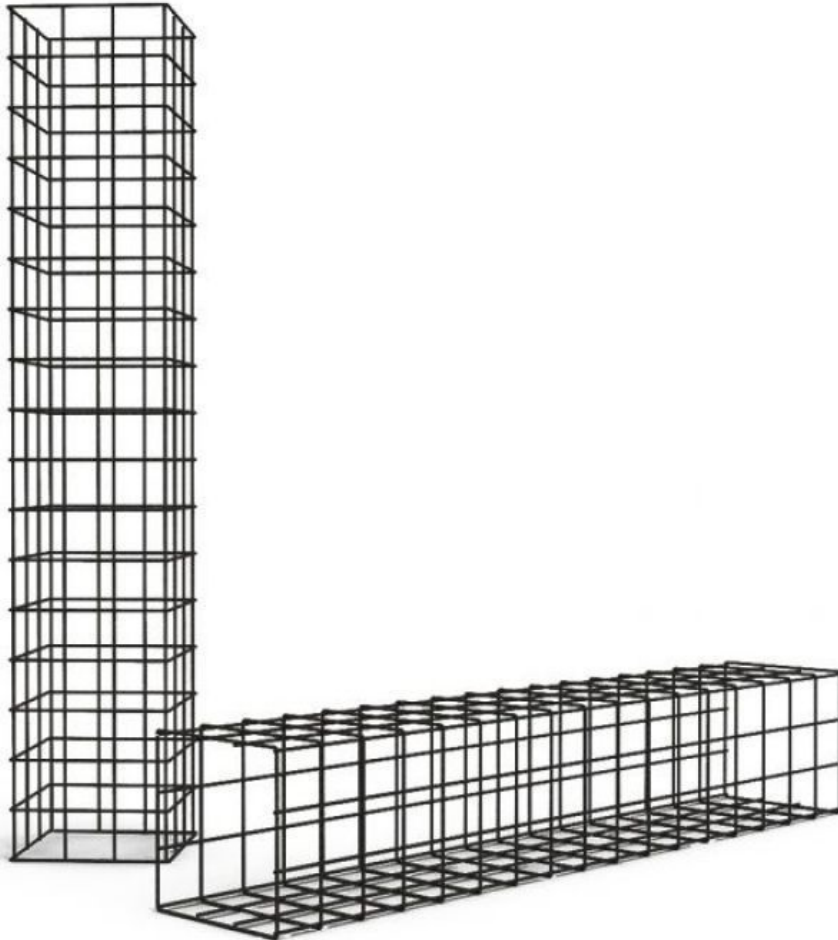

Vertical or horizontal wire mesh column 245.00 €Ex VAT

Accessory displays

FEATURES

Brand	Presentoirs shopping
Base	
Fitting	No fixing
Color	Noir
Ref	col-ver-ou-3887
ID	3887
Delivery schedule	1-5 working days
Category	Accessory displays
Type	Store furniture

DETAIL

Features:

- **Rugged Material:** Made from high-quality wire mesh, this exhibition column guarantees exceptional durability.
- **Elegant Matte Black finish:** The matte black colour gives the column a modern, sophisticated look.
- **Polyvalence of Use:** Place it in a vertical position for a statutory effect or in a horizontal position for a unique presentation.
- **Easy Assembly:** Assembly is quick for immediate use of this exhibition column.

DESCRIPTION

Transform your space with our **column** in matt black wire mesh. Versatile and elegant, this column can be used in a vertical or horizontal position for a unique and modern presentation of your products. **Dimensions:**

- Length: 170 cm
- Height: 41.1 cm
- Width: 41.1 cm
- Package contents: 1 x Matte Black Metal Lattice Column
- Assembly Instructions

Order now for a chic and modern presentation

Vertical or horizontal wire mesh column