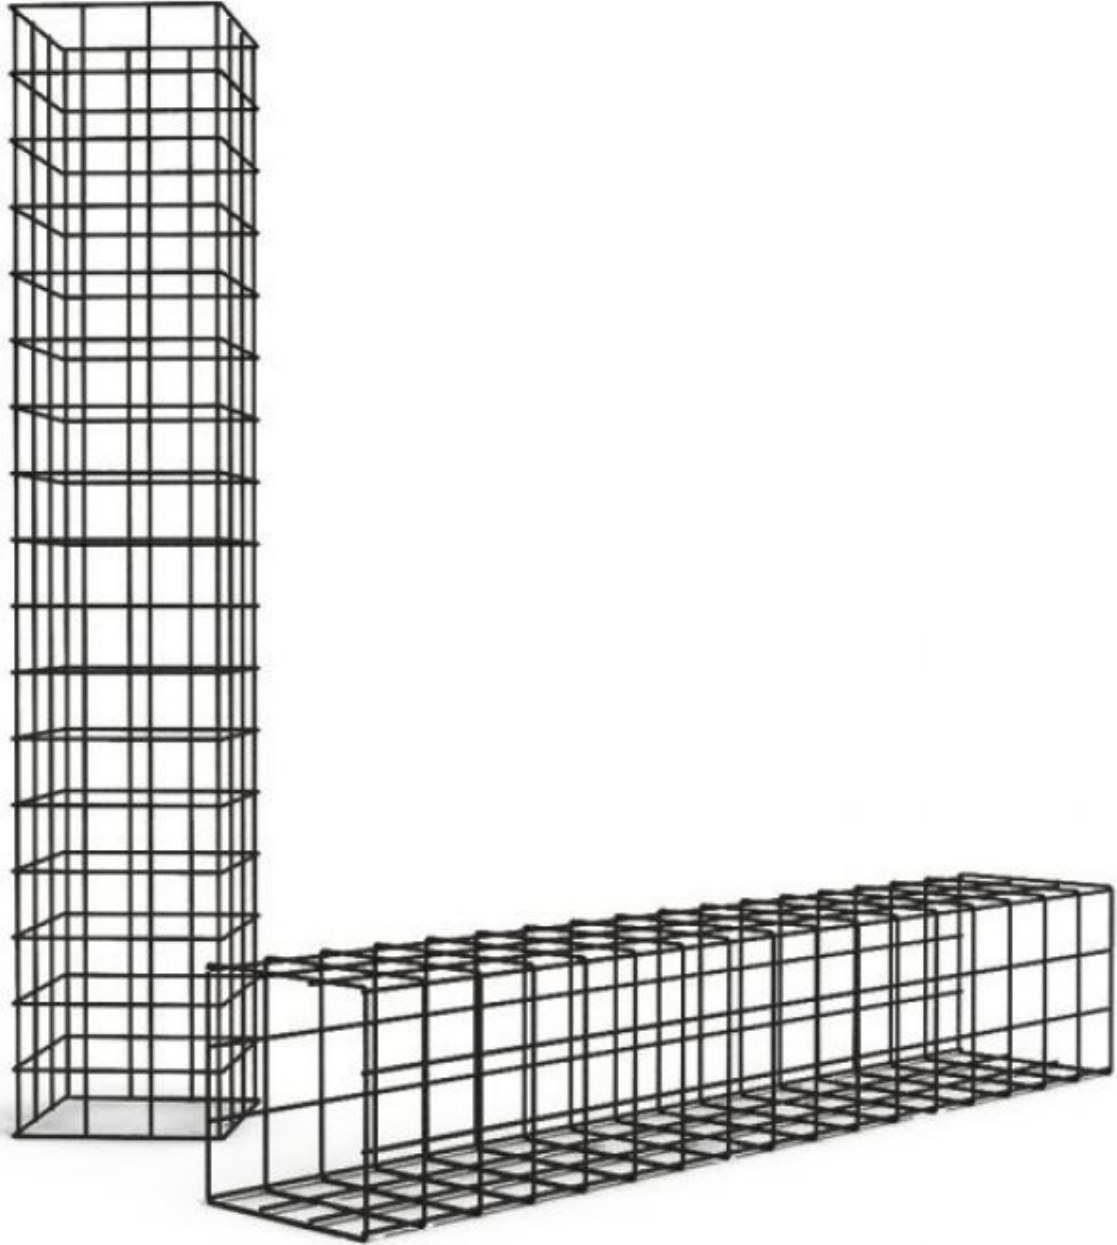

Accessory displays - Photo n° 1

FEATURES

Brand	Presentoirs shopping
Base	
Fitting	No fixing
Color	Noir
Ref	col-ver-ou-3887
ID	3887
Delivery schedule	1-5 working days
Category	Accessory displays
Type	Store furniture

DETAIL

Features:

- Rugged Material: Made from high-quality wire mesh, this exhibition column guarantees exceptional durability.
- Elegant Matte Black finish: The matte black colour gives the column a modern, sophisticated look.
- Polyvalence of Use: Place it in a vertical position for a statutory effect or in a horizontal position for a unique presentation.
- Easy Assembly: Assembly is quick for immediate use of this exhibition column.

Vertical or horizontal wire mesh column

Accessory displays - Photo n° 2