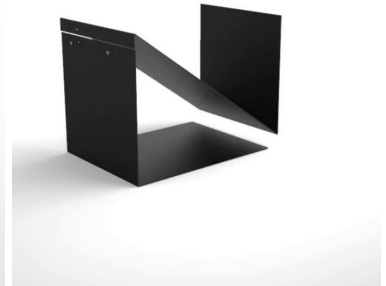

Removable black display for shop **49.95 €Ex VAT**

Accessory displays

FEATURES

Brand	Presentoirs shopping
Base	
Fitting	
Color	Noir
Ref	pre-de-che-3120
ID	3120
Delivery schedule	1-5 working days
Category	Accessory displays
Type	Store furniture

DETAIL

Removable black shirt display with 2 compartments, available from stock. This shirt rack, is timeless and stylish, it adapts to any type of boutique or showroom. It allows you to display several styles of shirts with the same support.

DESCRIPTION

Black shirt display with double compartments and removable. This display is also suitable for displaying bottles, it is removable. The shirt rack allows you to display your shirts, on a display adapted with a specific shape. The display is stylish and timeless, it adapts to any type of shop. Dimensions: Height: 431 mm Width: 300mm Depth: 300mm

Removable black display for shop