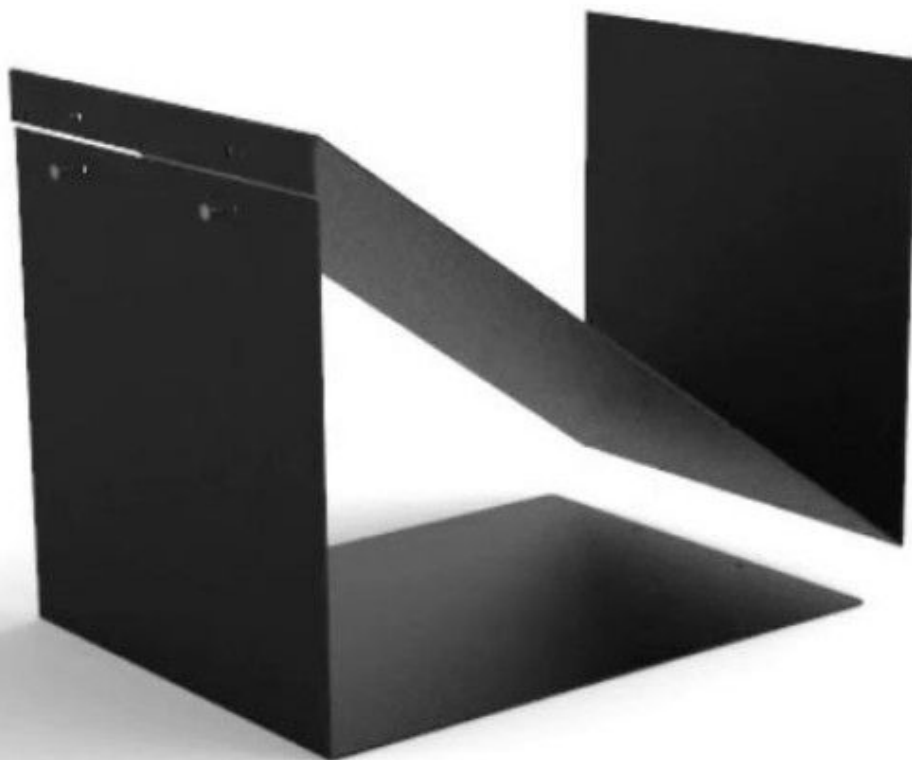

FEATURES

Brand	Presentoirs shopping
Base	
Fitting	
Color	Noir
Ref	pre-de-che-3120
ID	3120
Delivery schedule	1-5 working days
Category	Accessory displays
Type	Store furniture

DETAIL

Removable black shirt display with 2 compartments, available from stock. This shirt rack, is timeless and stylish, it adapts to any type of boutique or showroom. It allows you to display several styles of shirts with the same support.

Removable black display for shop

Accessory displays - Photo n° 4