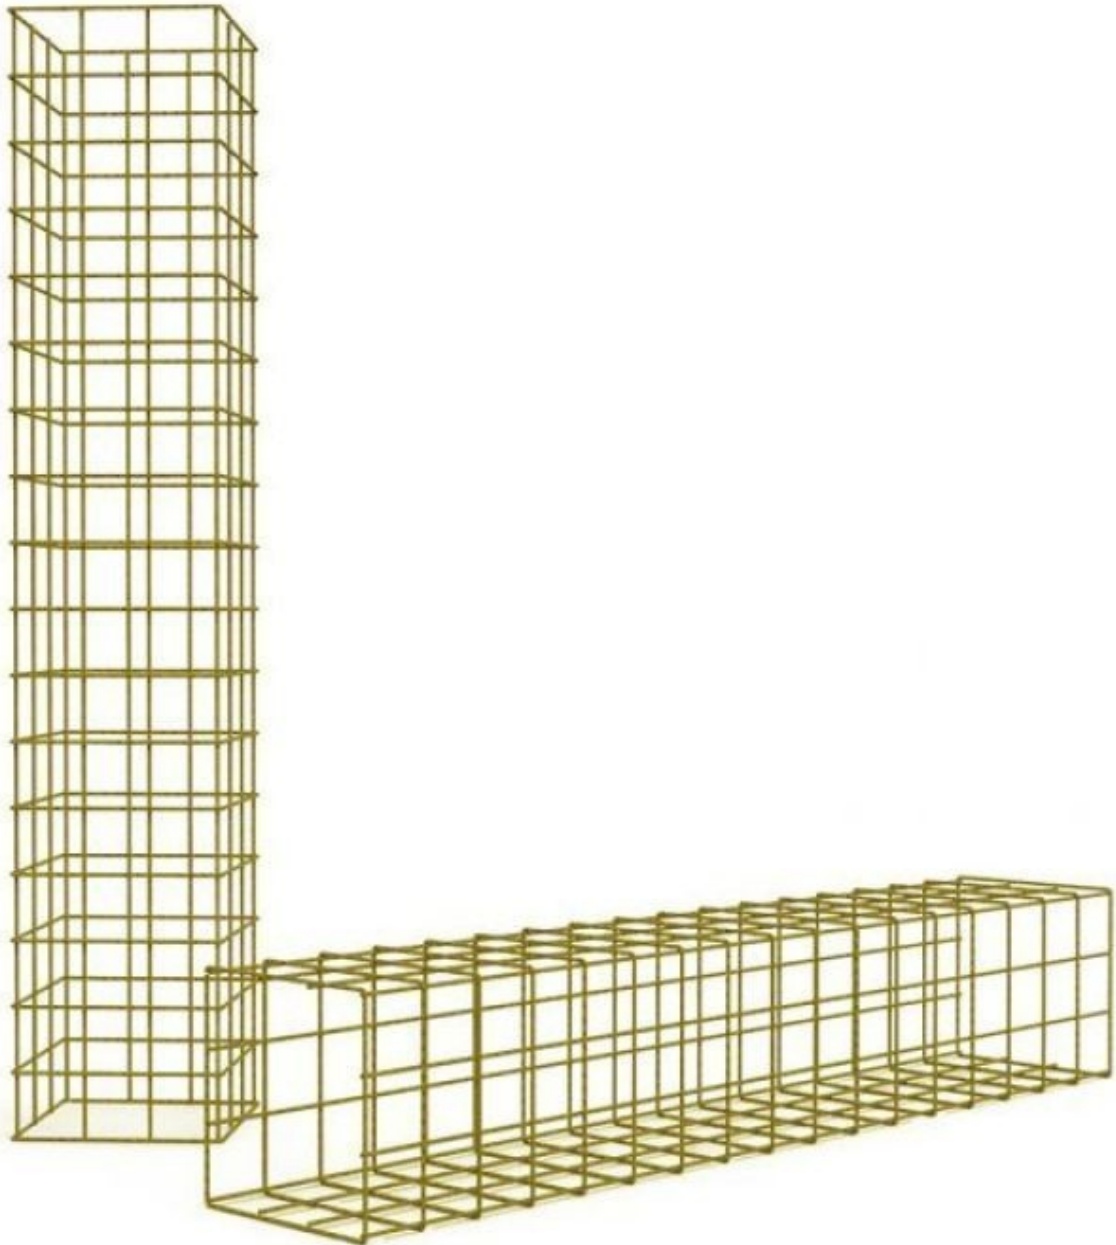

Accessory displays - Photo n° 1

FEATURES

Brand	Presentoirs shopping
Base	
Fitting	No fixing
Color	Or
Ref	col-en-tre-3892
ID	3892
Delivery schedule	1-3 working days
Category	Accessory displays
Type	Store furniture

DETAIL

Features:

- **Rugged Material:** Made from high-quality wire mesh, this exhibition column guarantees exceptional durability.
- **Elegant Gold Finish:** The gold colour gives the column a modern, sophisticated look.
- **Polyvalence of Use:** Place it in a vertical position for a statutory effect or in a horizontal position for a unique presentation.
- **Easy Assembly:** Assembly is quick for immediate use of this exhibition column.

Gold-plated metal lattice column

Accessory displays - Photo n° 2