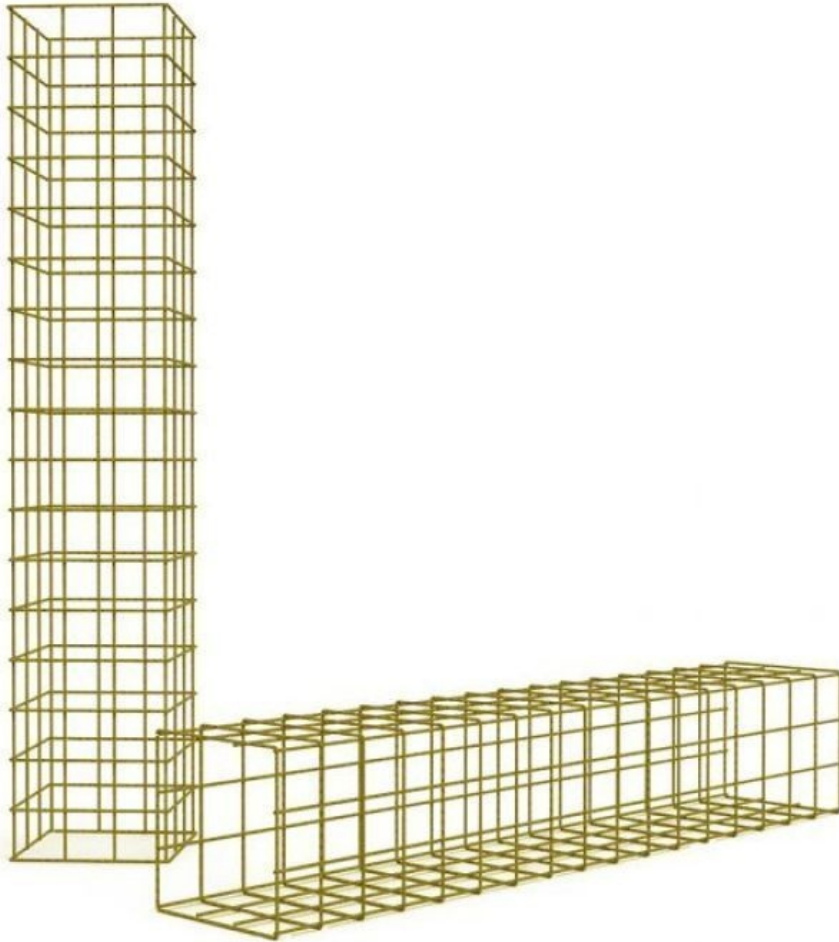

Gold-plated metal lattice column 245.00 € Ex VAT

Accessory displays

FEATURES

Brand	Presentoirs shopping
Base	
Fitting	No fixing
Color	Or
Ref	col-en-tre-3892
ID	3892
Delivery schedule	1-3 working days
Category	Accessory displays
Type	Store furniture

DETAIL

Features:

- **Rugged Material:** Made from high-quality wire mesh, this exhibition column guarantees exceptional durability.
- **Elegant Gold Finish:** The gold colour gives the column a modern, sophisticated look.
- **Polyvalence of Use:** Place it in a vertical position for a statutory effect or in a horizontal position for a unique presentation.
- **Easy Assembly:** Assembly is quick for immediate use of this exhibition column.

DESCRIPTION

Transform your space with our **gold wire mesh column**. Versatile and elegant, this column can be used in a vertical or horizontal position for a unique and modern presentation of your products. **Dimensions:**

- Length: 170 cm
- Height: 41.1 cm
- Width: 41.1 cm
- Package contents: 1 x Matte Gold Metal Lattice Column
- Assembly Instructions

Order now for a unique and modern presentation

Gold-plated metal lattice column