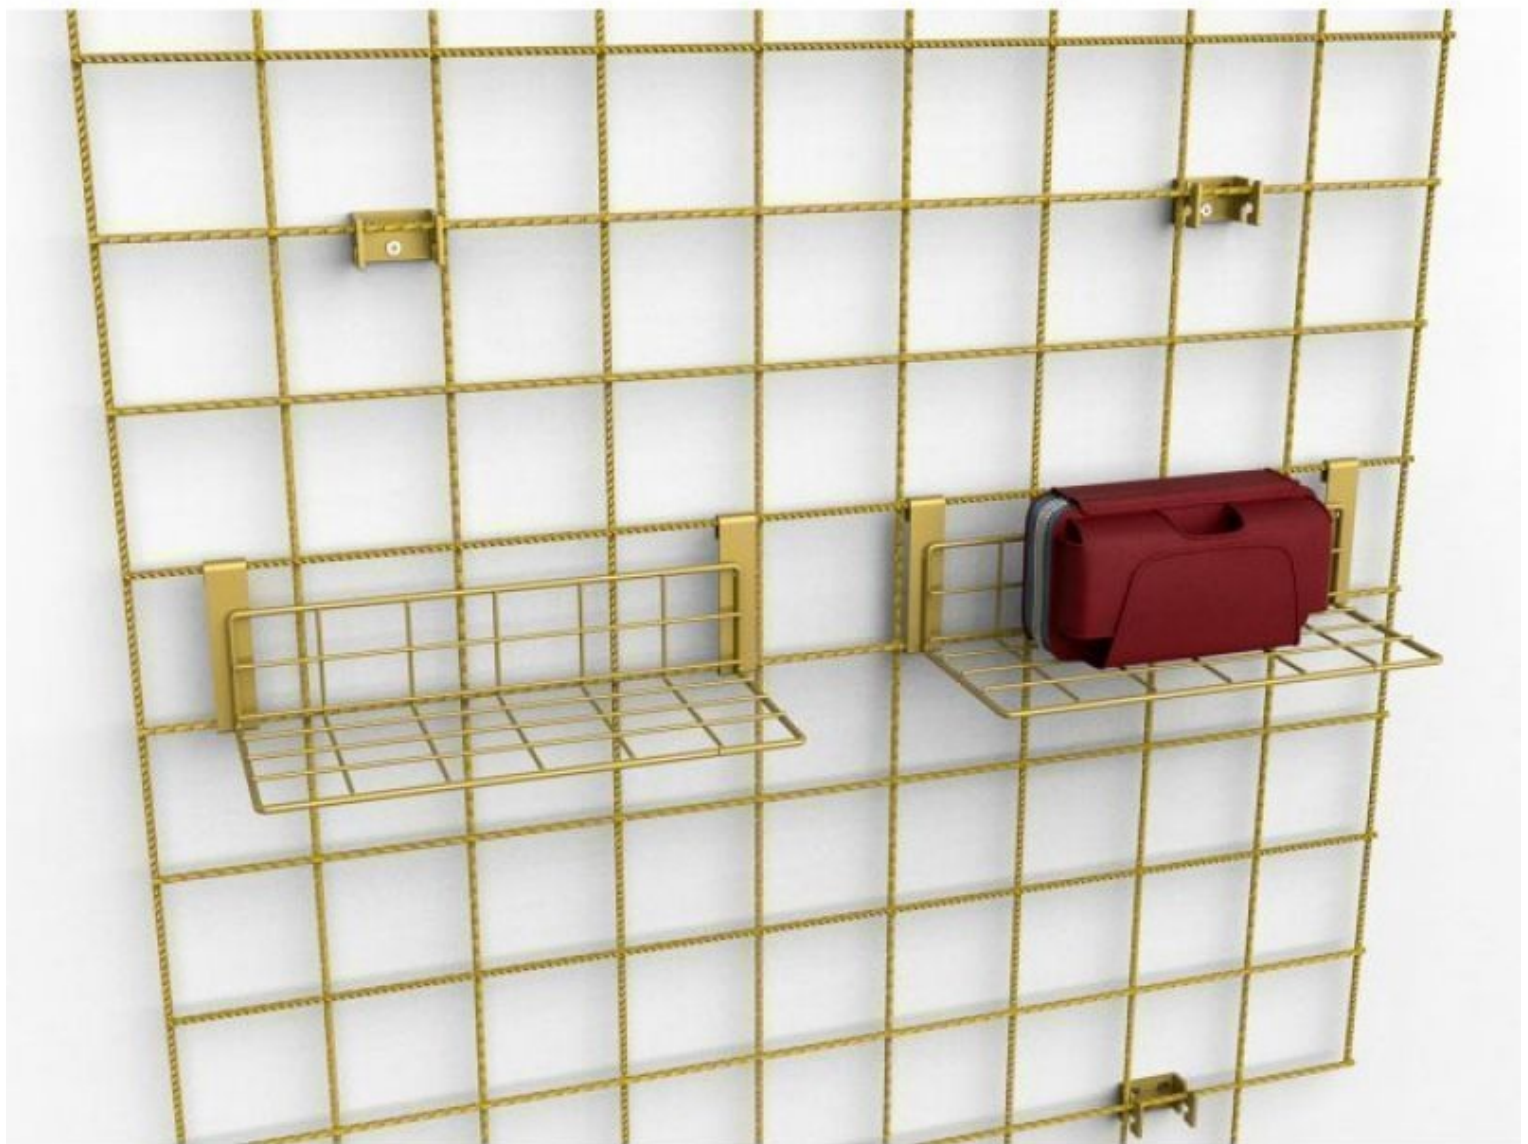

Display in gold wire mesh **25.00 €Ex VAT**
Accessory displays

FEATURES

DETAIL

Brand	Presentoirs shopping
Base	
Fitting	
Color	Or
Ref	pre-en-gri-3895
ID	3895
Delivery schedule	1-5 working days
Category	Accessory displays
Type	Store furniture

DESCRIPTION

Display in gold wire mesh

Accessory displays - Photo n° 1

FEATURES

Brand	Presentoirs shopping
Base	
Fitting	
Color	Or
Ref	pre-en-gri-3895
ID	3895
Delivery schedule	1-5 working days
Category	Accessory displays
Type	Store furniture

DETAIL

Display in gold wire mesh

Accessory displays - Photo n° 2

FEATURES

Brand	Presentoirs shopping
Base	
Fitting	
Color	Or
Ref	pre-en-gri-3895
ID	3895
Delivery schedule	1-5 working days
Category	Accessory displays
Type	Store furniture