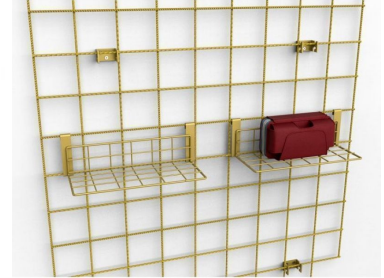

Display in gold wire mesh **25.00 €Ex VAT**
Accessory displays

FEATURES

DETAIL

Brand	Presentoirs shopping
Base	
Fitting	
Color	Or
Ref	pre-en-gri-3895
ID	3895
Delivery schedule	1-5 working days
Category	Accessory displays
Type	Store furniture

DESCRIPTION

Display in gold wire mesh

Accessory displays - Photo n° 1

FEATURES

Brand	Presentoirs shopping
Base	
Fitting	
Color	Or
Ref	pre-en-gri-3895
ID	3895
Delivery schedule	1-5 working days
Category	Accessory displays
Type	Store furniture

DETAIL

Display in gold wire mesh

Accessory displays - Photo n° 2

FEATURES

Brand	Presentoirs shopping
Base	
Fitting	
Color	Or
Ref	pre-en-gri-3895
ID	3895
Delivery schedule	1-5 working days
Category	Accessory displays
Type	Store furniture