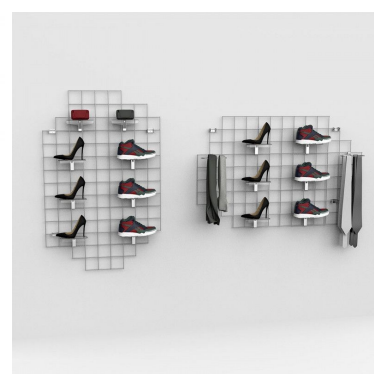

Black Wire Mesh display 1400 x 900 mm 95.00 € Ex VAT

Accessory displays

FEATURES

DETAIL

Brand	Presentoirs shopping
Base	
Fitting	
Color	Noir
Ref	pre-gri-noi-3610
ID	3610
Delivery schedule	1-5 working days
Category	Accessory displays
Type	Store furniture

DESCRIPTION

Black Mesh display 1400 x 900 mm

Width (mm) 900

Height (mm) 1400

Mesh size (mm) 100x100

Black color

For use with hook 7169 Black

Present your accessories, shoes, etc... Create decoration in your points of sale, a universe that looks like you thanks to these black metal honeycomb displays.

Black Wire Mesh display 1400 x 900 mm

These accessory displays can be placed on the wall or on the ceilings and present your products or simply participate in the dressing of your store.

These accessory displays can be placed on the wall or on the ceilings and present your products or simply participate in the dressing of your store.

DETAIL

Black Wire Mesh display 1400 x 900 mm

Accessory displays - Photo n° 2

FEATURES

Brand	Presentoirs shopping
Base	
Fitting	
Color	Noir
Ref	pre-gri-noi-3610
ID	3610
Delivery schedule	1-5 working days
Category	Accessory displays
Type	Store furniture