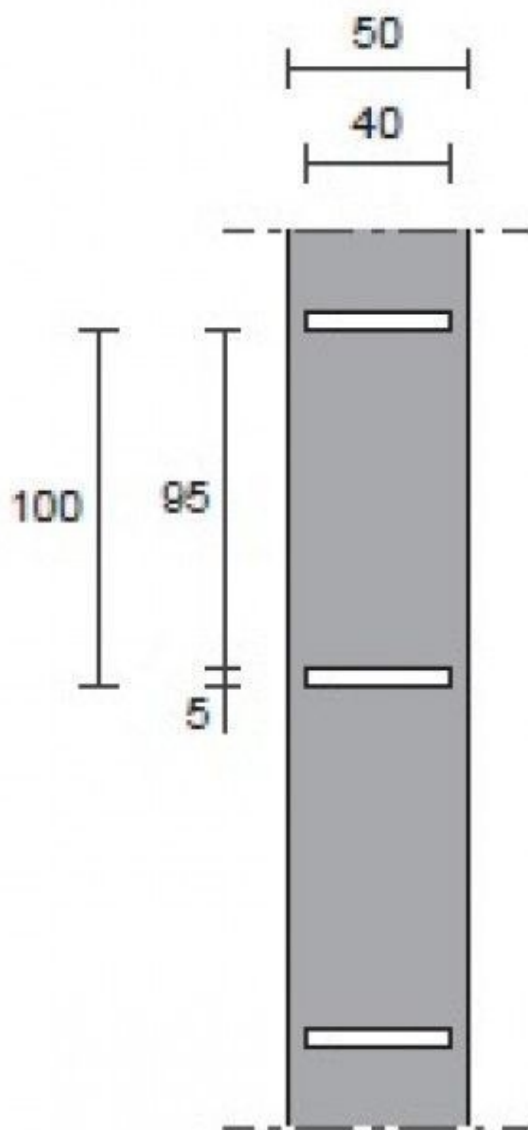

FEATURES

Brand	Presentoirs shopping
Base	
Fitting	
Color	Blanc
Ref	pil-mur-bla-3695
ID	3695
Delivery schedule	1-5 working days
Category	Accessories store gondolas
Type	Store furniture

DETAIL

White Wall pillar for 240 cm gondola

Accessories store gondolas - Photo n° 3