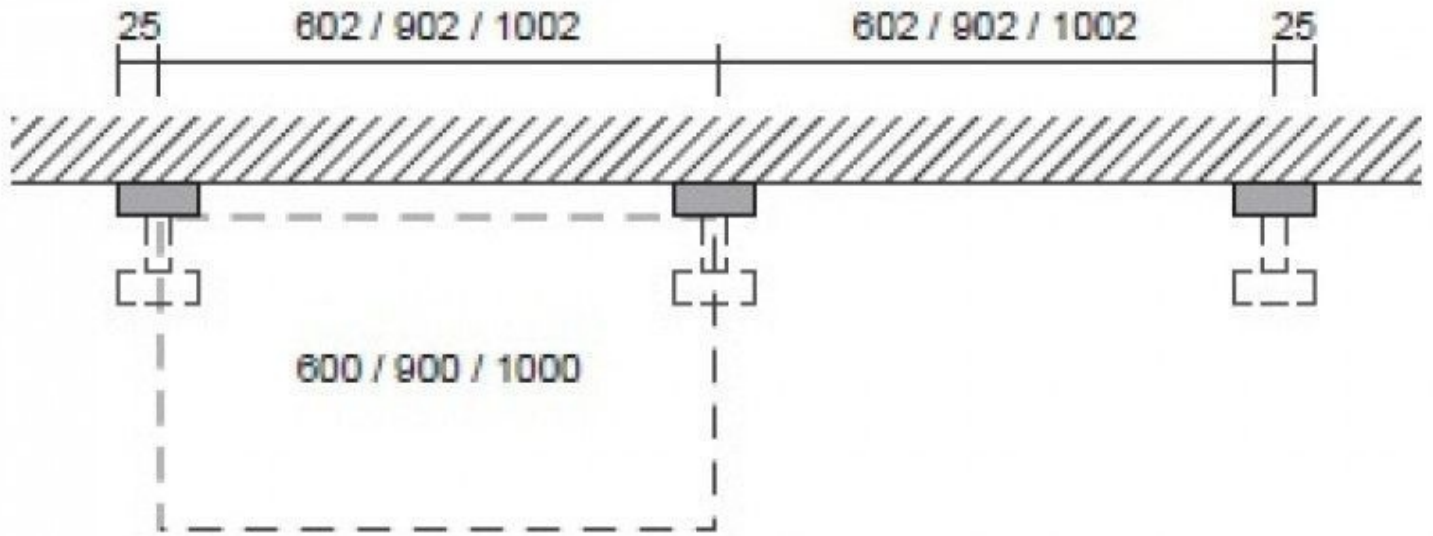

FEATURES

Brand	Presentoirs shopping
Base	
Fitting	
Color	Blanc
Ref	pil-mur-bla-3695
ID	3695
Delivery schedule	1-5 working days
Category	Accessories store gondolas
Type	Store furniture

DETAIL

White Wall pillar for 240 cm gondola

Accessories store gondolas - Photo n° 5