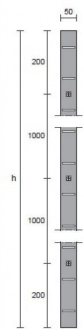

White Wall pillar for 240 cm gondola **54.56 €Ex VAT**

Accessories store gondolas

FEATURES

Brand	Presentoirs shopping
Base	
Fitting	
Color	Blanc
Ref	pil-mur-bla-3695
ID	3695
Delivery schedule	1-5 working days
Category	Accessories store gondolas
Type	Store furniture

DETAIL

DESCRIPTION

White Wall pillar for 240 cm gondola

White Wall pillar for 240 cm gondola