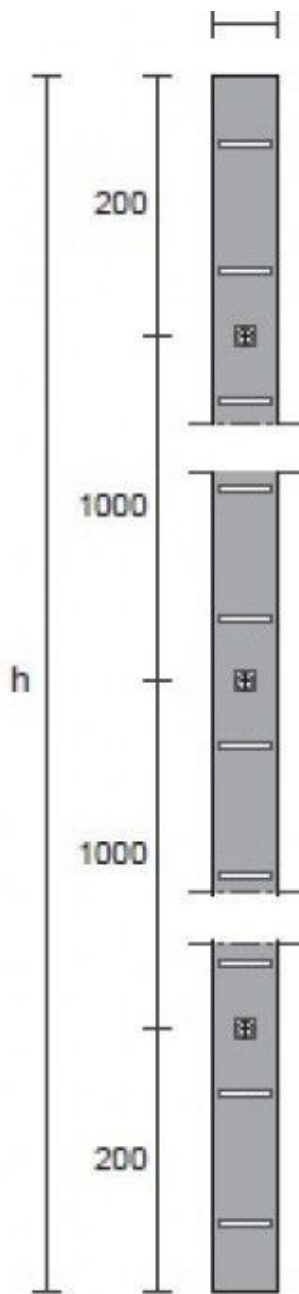

# White Wall pillar for 240 cm gondola **54.56 €Ex VAT**

### DESCRIPTION

White Wall pillar for 240 cm gondola

White Wall pillar for 240 cm gondola

### DETAIL

White Wall pillar for 240 cm gondola

Accessories store gondolas - Photo n° 2

## DETAIL

**White Wall pillar for 240 cm gondola**

**Accessories store gondolas - Photo n° 3**