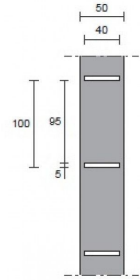

White Wall pillar for 240 cm gondola **54.56 €Ex VAT**

Accessories store gondolas

FEATURES

Brand	Presentoirs shopping
Base	
Fitting	
Color	Blanc
Ref	pil-mur-bla-3695
ID	3695
Delivery schedule	1-5 working days
Category	Accessories store gondolas
Type	Store furniture

DETAIL

DESCRIPTION

White Wall pillar for 240 cm gondola

White Wall pillar for 240 cm gondola