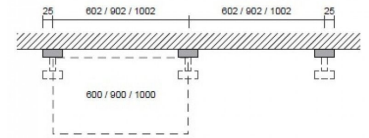

White Wall pillar for 240 cm gondola **54.56 €Ex VAT**

Accessories store gondolas

FEATURES

Brand	Presentoirs shopping
Base	
Fitting	
Color	Blanc
Ref	pil-mur-bla-3695
ID	3695
Delivery schedule	1-5 working days
Category	Accessories store gondolas
Type	Store furniture

DETAIL

DESCRIPTION

White Wall pillar for 240 cm gondola

White Wall pillar for 240 cm gondola