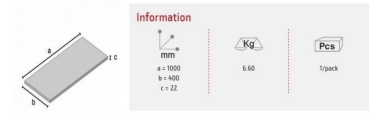

White shelf 100 cm

49.95 € Ex VAT

Accessories store gondolas

FEATURES

Brand	Mobilier shopping
Base	
Fitting	
Color	Blanc
Ref	eta-100-cm-1275
ID	1275
Delivery schedule	1-5 working days
Category	Accessories store gondolas
Type	Store furniture

DETAIL

Mannequins Shopping, a specialist in showcase mannequins and shopfitting, offers a range of store shelves, with a wide range of sizes, materials and colors. Ideal for attracting customers to your products. Available immediately at discounted prices on our website multi-level shelves. Essential for the layout of the 4 areas of your business: the showcase, the wall layout, the central area and the collection area

DESCRIPTION

White metal shelf 100 cm
For Bigshop system
Dimensions:
100 x 40 x 22 cm

White shelf 100 cm

Accessories store gondolas - Photo n° 1

FEATURES

Brand	Mobilier shopping
Base Fitting	
Color	Blanc
Ref ID	eta-100-cm-1275 1275
Delivery schedule	1-5 working days
Category	Accessories store gondolas
Type	Store furniture