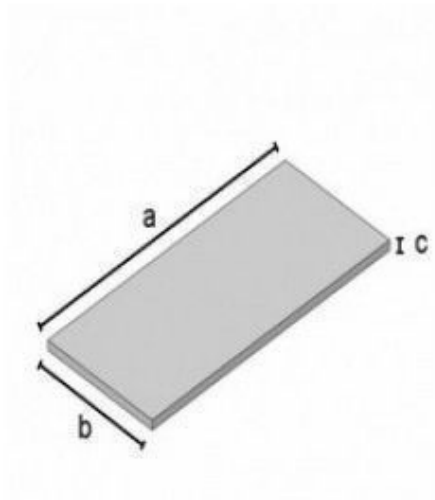

Information

a = 1000
b = 400
c = 22

6.60

1/pack

FEATURES

Brand	Mobilier shopping
Base Fitting	
Color	Blanc
Ref ID	eta-100-cm-1275 1275
Delivery schedule	1-5 working days
Category	Accessories store gondolas
Type	Store furniture

DETAIL

Mannequins Shopping, a specialist in showcase mannequins and shopfitting, offers a range of store shelves, with a wide range of sizes, materials and colors. Ideal for attracting customers to your products. Available immediately at discounted prices on our website multi-level shelves. Essential for the layout of the 4 areas of your business: the showcase, the wall layout, the central area and the collection area

White shelf 100 cm

Accessories store gondolas - Photo n° 3