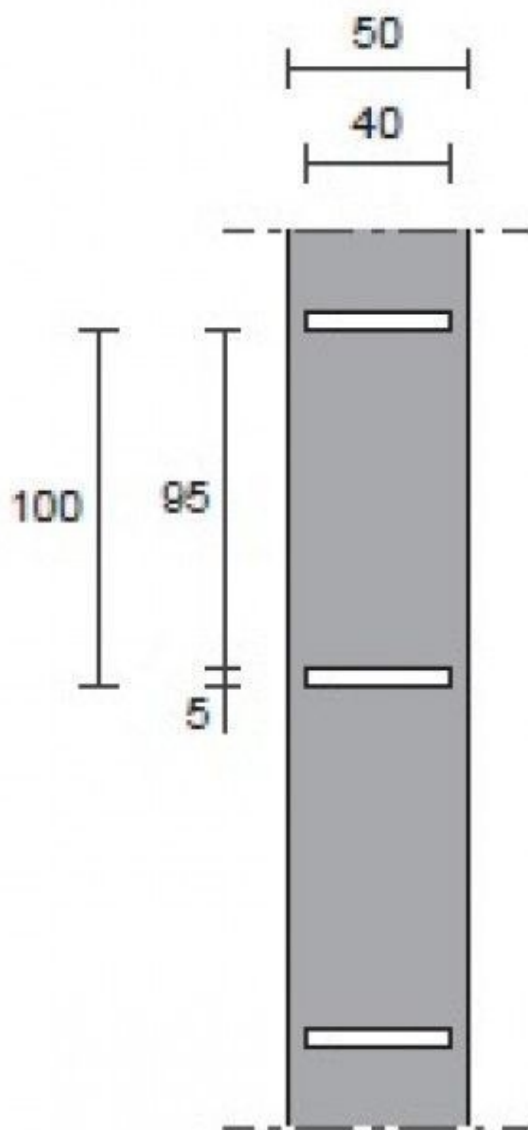

FEATURES

Brand	Mobilier shopping
Base	
Fitting	
Color	Noir
Ref	fix-mur-pou-3392
ID	3392
Delivery schedule	1-5 working days
Category	Accessories store gondolas
Type	Store furniture

DETAIL

Mannequins Shopping offers you solutions for your shops. Find our wall gondolas, laser gondola and accessories for wall gondolas.

Wall mount for 240 cm gondola

Accessories store gondolas - Photo n° 3