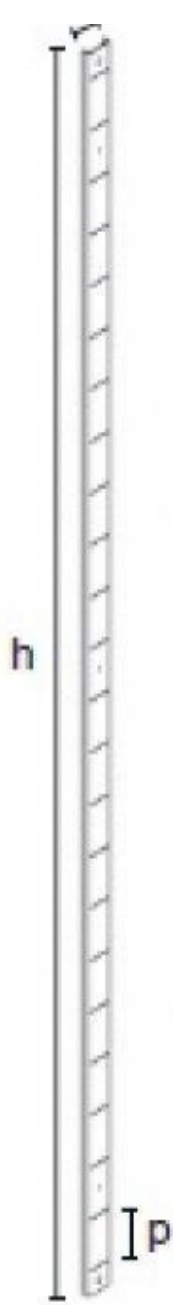

Wall mount for 240 cm gondola **54.56 €Ex VAT**

Accessories store gondolas

FEATURES

Brand	Mobilier shopping
Base	
Fitting	
Color	Noir
Ref	fix-mur-pou-3392
ID	3392
Delivery schedule	1-5 working days
Category	Accessories store gondolas
Type	Store furniture

Wall mount for 240 cm gondola

Accessories store gondolas - Photo n° 1

FEATURES

Brand	Mobilier shopping
Base	
Fitting	
Color	Noir
Ref	fix-mur-pou-3392
ID	3392
Delivery schedule	1-5 working days
Category	Accessories store gondolas
Type	Store furniture

FEATURES

Brand	Mobilier shopping
Base	
Fitting	
Color	Noir
Ref	fix-mur-pou-3392
ID	3392
Delivery schedule	1-5 working days
Category	Accessories store gondolas
Type	Store furniture

DETAIL

Mannequins Shopping offers you solutions for your shops. Find our wall gondolas, laser gondola and accessories for wall gondolas.

Wall mount for 240 cm gondola

Accessories store gondolas - Photo n° 3

FEATURES

Brand	Mobilier shopping
Base Fitting	
Color	Noir
Ref ID	fix-mur-pou-3392 3392
Delivery schedule	1-5 working days
Category	Accessories store gondolas
Type	Store furniture