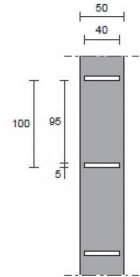

Wall mount for 240 cm gondola **54.56 €Ex VAT**

Accessories store gondolas

FEATURES

Brand	Mobilier shopping
Base	
Fitting	
Color	Noir
Ref	fix-mur-pou-3392
ID	3392
Delivery schedule	1-5 working days
Category	Accessories store gondolas
Type	Store furniture

DETAIL

Mannequins Shopping offers you solutions for your shops. Find our wall gondolas, laser gondola and accessories for wall gondolas.

DESCRIPTION

Wall bracket for wall gondola, colour matt black The wall mount is ideal for shaping your wall gondola to your wishes. The modular system is 5 cm wide and 240 cm high. The weight of the bar is 9.6 kg. Wall screws not included