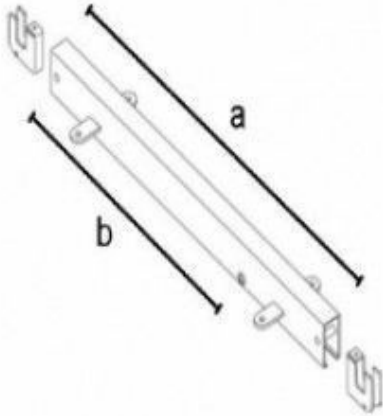

DESCRIPTION

Shelf support black 40 x 28 cm

Accessories store gondolas - Photo n° 1

FEATURES

Brand	Mobilier shopping
Base	
Fitting	
Color	Noir
Ref	sup-eta-noi-3541
ID	3541
Delivery schedule	1-5 working days
Category	Accessories store gondolas
Type	Store furniture

DETAIL

Shelf support black 40 x 28 cm

Accessories store gondolas - Photo n° 2

FEATURES

DETAIL

Brand	Mobilier shopping
Base Fitting	
Color	Noir
Ref ID	sup-eta-noi-3541 3541
Delivery schedule	1-5 working days
Category	Accessories store gondolas
Type	Store furniture

Shelf support black 40 x 28 cm

Accessories store gondolas - Photo n° 3

Information

mm

a = 400

b = 280

0.62

1/pack