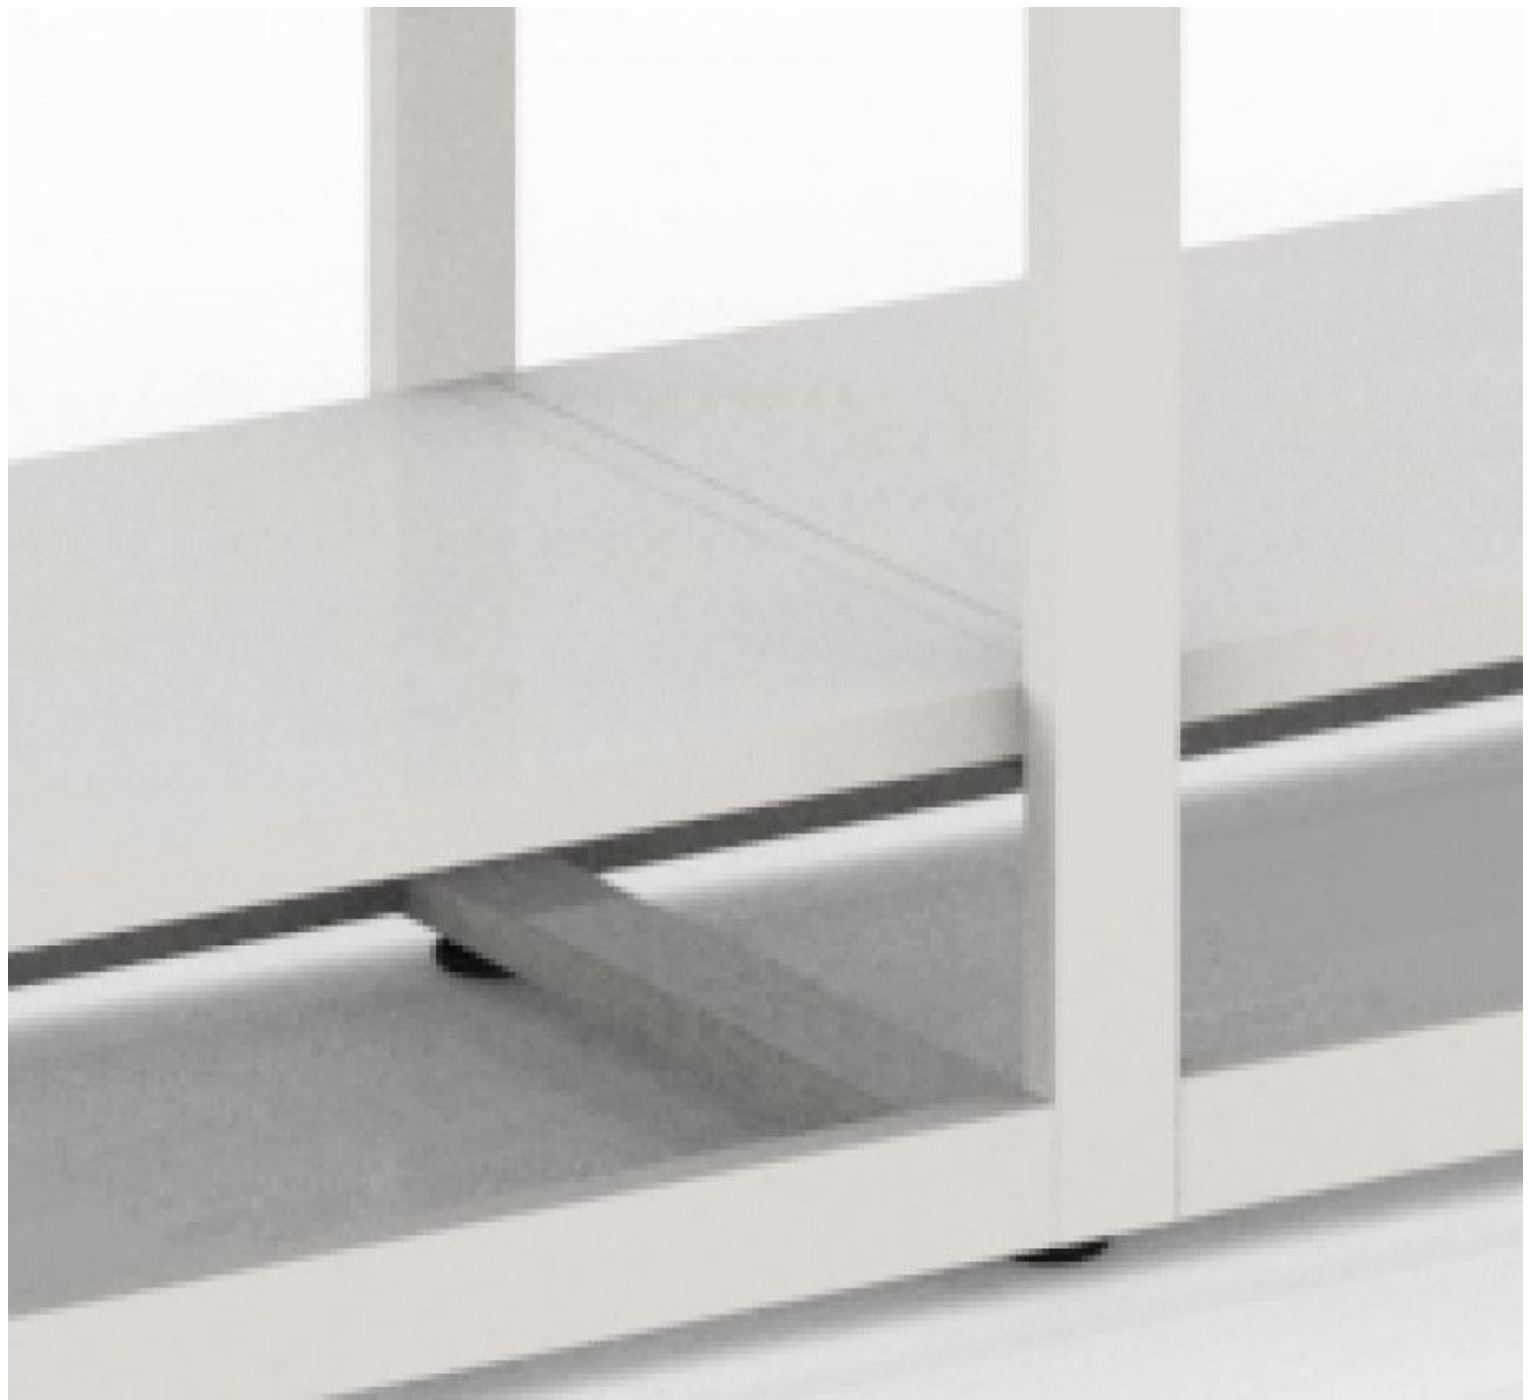

FEATURES

Brand	Mobilier shopping
Base Fitting	
Color	Blanc
Ref ID	sup-eta-bla-3697 3697
Delivery schedule	1-5 working days
Category	Accessories store gondolas
Type	Store furniture

DETAIL