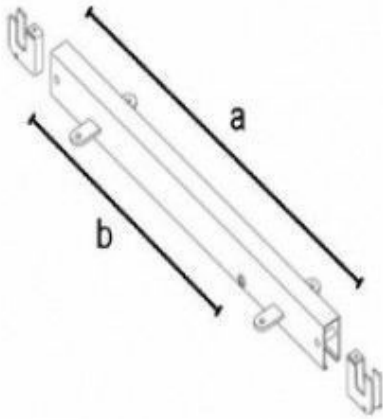

shelf brackets white finish **15.00 €Ex VAT**
Accessories store gondolas

Information		
mm	Kg	Pcs
a = 400	0.02	1/pack
b = 280		

FEATURES

DETAIL

Brand	Mobilier shopping
Base	
Fitting	
Color	Blanc
Ref	sup-eta-bla-3697
ID	3697
Delivery schedule	1-5 working days
Category	Accessories store gondolas
Type	Store furniture

DESCRIPTION

shelf brackets white finish

Accessories store gondolas - Photo n° 1

FEATURES

Brand	Mobilier shopping
Base	
Fitting	
Color	Blanc
Ref	sup-eta-bla-3697
ID	3697
Delivery schedule	1-5 working days
Category	Accessories store gondolas
Type	Store furniture

DETAIL

shelf brackets white finish

Accessories store gondolas - Photo n° 2

Information

mm

a = 400

b = 280

0.62