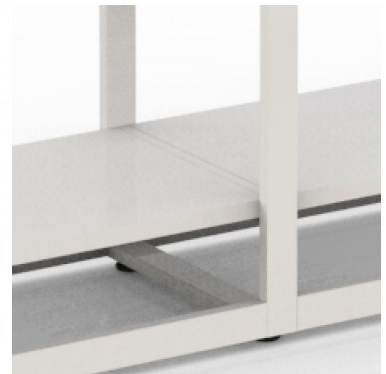

shelf brackets white finish **15.00 €Ex VAT**
Accessories store gondolas

Information		
mm	Kg	Pcs
a = 400	0.02	1/pack
b = 280		

FEATURES

DETAIL

Brand	Mobilier shopping
Base	
Fitting	
Color	Blanc
Ref	sup-eta-bla-3697
ID	3697
Delivery schedule	1-5 working days
Category	Accessories store gondolas
Type	Store furniture

DESCRIPTION

shelf brackets white finish

Accessories store gondolas - Photo n° 1

FEATURES

Brand	Mobilier shopping
Base	
Fitting	
Color	Blanc
Ref	sup-eta-bla-3697
ID	3697
Delivery schedule	1-5 working days
Category	Accessories store gondolas
Type	Store furniture

DETAIL

shelf brackets white finish

Accessories store gondolas - Photo n° 2

Information

mm

a = 400

b = 280

0.62

1/pack

FEATURES

Brand	Mobilier shopping
Base	
Fitting	
Color	Blanc
Ref	sup-eta-bla-3697
ID	3697
Delivery schedule	1-5 working days
Category	Accessories store gondolas
Type	Store furniture

DETAIL

shelf brackets white finish