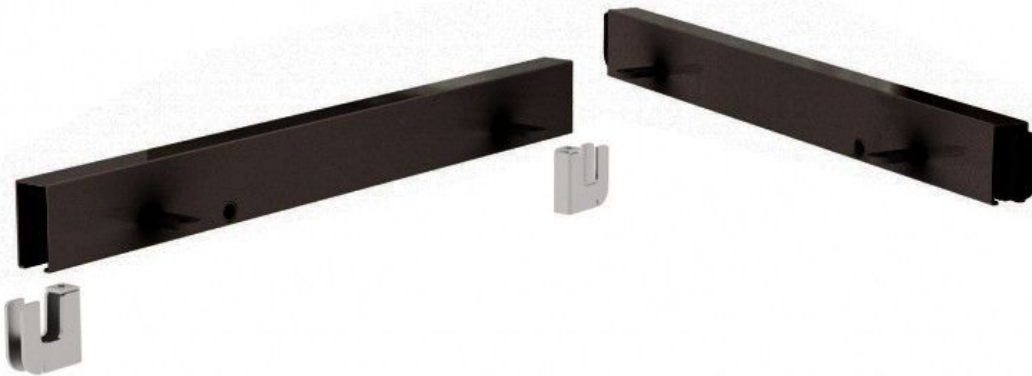

Set of shelving brackets

25.00 €Ex VAT

Accessories store gondolas

FEATURES

DETAIL

Brand	Mobilier shopping
Base	
Fitting	
Color	Noir
Ref	ens-de-sup-3535
ID	3535
Delivery schedule	1-5 working days
Category	Accessories store gondolas
Type	Store furniture

DESCRIPTION

Set of shelving brackets for store gondolas

Set of shelving brackets