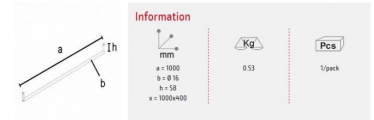

Rod for shop gondola 100cm **19.95 €Ex VAT**

Accessories store gondolas

FEATURES

Brand	Mobilier shopping
Base Fitting	
Color	Noir
Ref	tri-pou-gon-3805
ID	3805
Delivery schedule	1-5 working days
Category	Accessories store gondolas
Type	Store furniture

DETAIL

Advantages of the Shop Gondola Rod Accessory (100 cm) :

- Space optimisation: Allows you to use the vertical space of the gondola to increase display capacity.
- Organisation: Ensures an orderly presentation of garments and accessories hung on the shop gondola
- Versatility: Suitable for a variety of products, suitable for clothing boutiques or accessory shops
- Ease of use: Customers can easily browse the items hanging on the shop gondola

DESCRIPTION

The 100 cm shop **gondola** rod accessory is an essential element for optimising your shop **gondola**. Designed specifically to fit shop **gondolas**, this accessory offers a practical and organised hanging solution for clothing, accessories and other hanging products.

Features:

- Length: 100 cm, providing ample space to hang a variety of products
- Easy to install: Fits easily onto existing shop gondolas without the need for special tools
- Space-saving: Allows vertical gondola space to be used to increase capacity

Rod for shop gondola 100cm