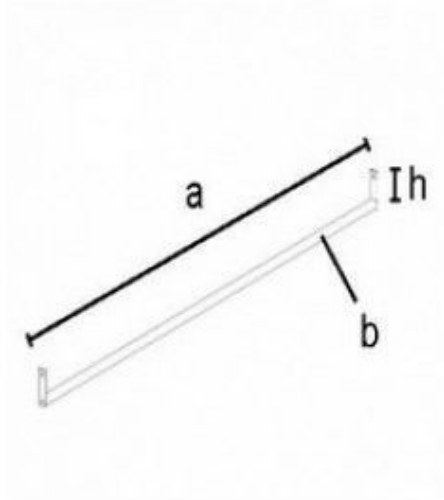

Rod for shop gondola 100cm

Accessories store gondolas - Photo n° 3

Information

mm

a = 1000

b = Ø 16

h = 58

x = 1000x400