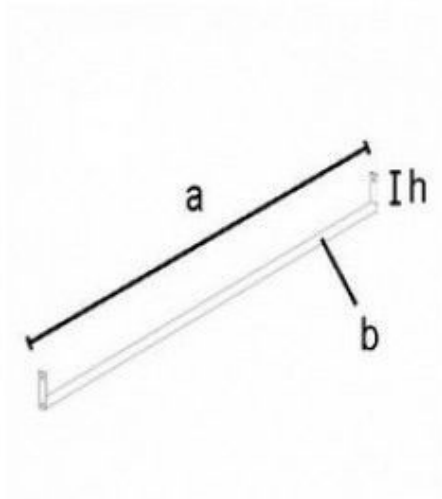

DESCRIPTION

Pair of white shelves brackets

Accessories store gondolas - Photo n° 1

FEATURES

Brand	Mobilier shopping
Base	
Fitting	
Color	Blanc
Ref	pai-de-sup-3698
ID	3698
Delivery schedule	1-5 working days
Category	Accessories store gondolas
Type	Store furniture

DETAIL

Pair of white shelves brackets

Accessories store gondolas - Photo n° 2

Information

$a = 1000$
 $b = \varnothing 16$
 $h = 58$
 $x = 1000 \times 400$

0.53

1/pack

FEATURES