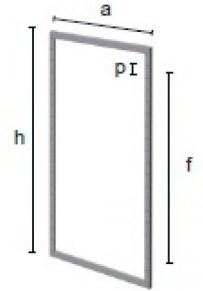

Frame for chrome wall gondola 200cm **210.00 €Ex VAT**

Accessories store gondolas

FEATURES

Brand	Mobilier shopping
Base	
Fitting	No fixing
Color	Gris
Ref	cad-pou-gon-3213
ID	3213
Delivery schedule	1-5 working days
Category	Accessories store gondolas
Type	Store furniture

DETAIL

Ideal wall system for wall gondolas, you can modulate your gondola to your liking. At Mannequins Shopping we provide you with store fittings and equipment, among them our wall gondolas, and accessories for wall gondolas, such as shelves, clothing bars or gondola frames.

DESCRIPTION

Wall gondola wall system, chrome metal frame that serves as a base for then **hanging side bars** and **hanging clothing** or shelves. **The wall gondola frame** allows you to consruire a wall gondola of yourself, indeed thanks to this wall system, you can design a **furniture for shop to display** your items. **The frame measures:** 200 cm high and 105 cm wide.

Frame for chrome wall gondola 200cm