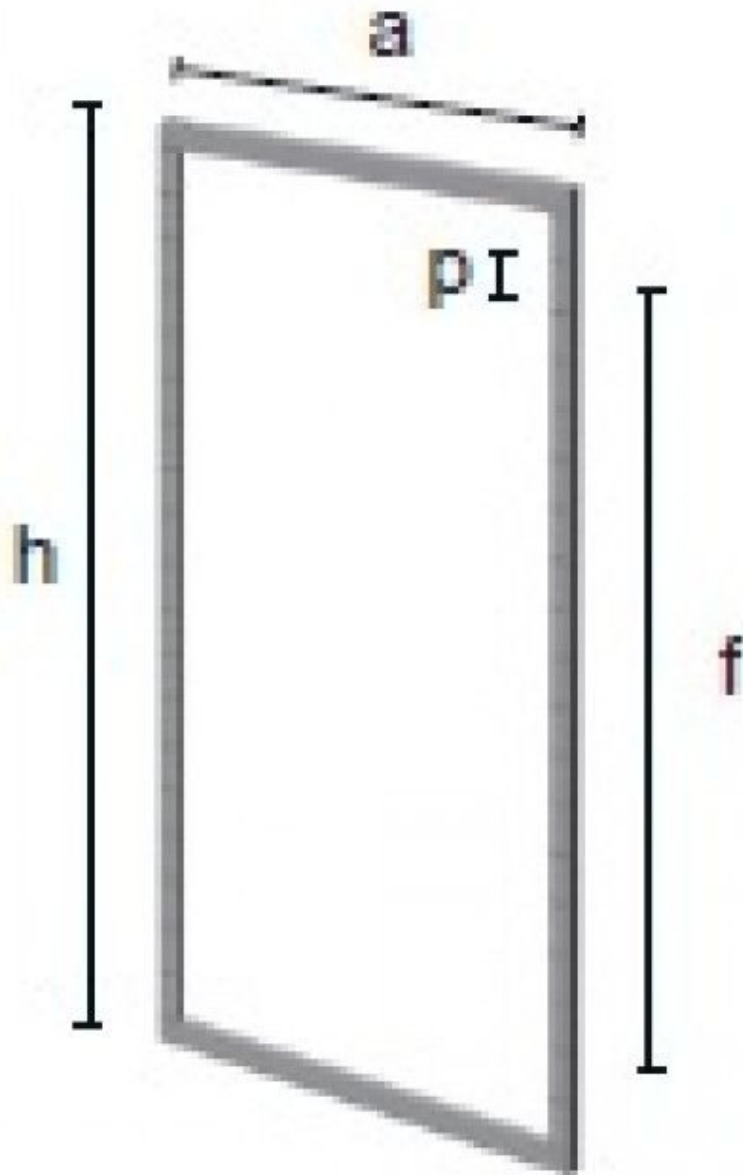

FEATURES

Brand	Mobilier shopping
Base	
Fitting	No fixing
Color	Gris
Ref	cad-pou-gon-3213
ID	3213
Delivery schedule	1-5 working days
Category	Accessories store gondolas
Type	Store furniture

DETAIL

Ideal wall system for wall gondolas, you can modulate your gondola to your liking. At Mannequins Shopping we provide you with store fittings and equipment, among them our wall gondolas, and accessories for wall gondolas, such as shelves, clothing bars or gondola frames.

Frame for chrome wall gondola 200cm

Accessories store gondolas - Photo n° 3