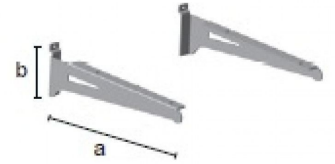

Fixing bracket for wall system shelves **12.65 €Ex VAT**

Accessories store gondolas

FEATURES

Brand	Presentoirs shopping
Base Fitting	
Color	Noir
Ref	equ-de-fix-1113
ID	1113
Delivery schedule	1-5 working days
Category	Accessories store gondolas
Type	Store furniture

DESCRIPTION

Fixing bracket for shelves wall system **Colour:** Black **Depth:** 305 cm **Height:** 84 cm **Weight:** 0.78 kg Optimise the organisation of your retail space with the **Fixing Bracket** for Wall System Shelves, available from **Mannequin Shopping**. Designed to offer a **practical** and **elegant** storage solution, this fixing bracket is the ideal accessory for supporting your shelves in a wall system.