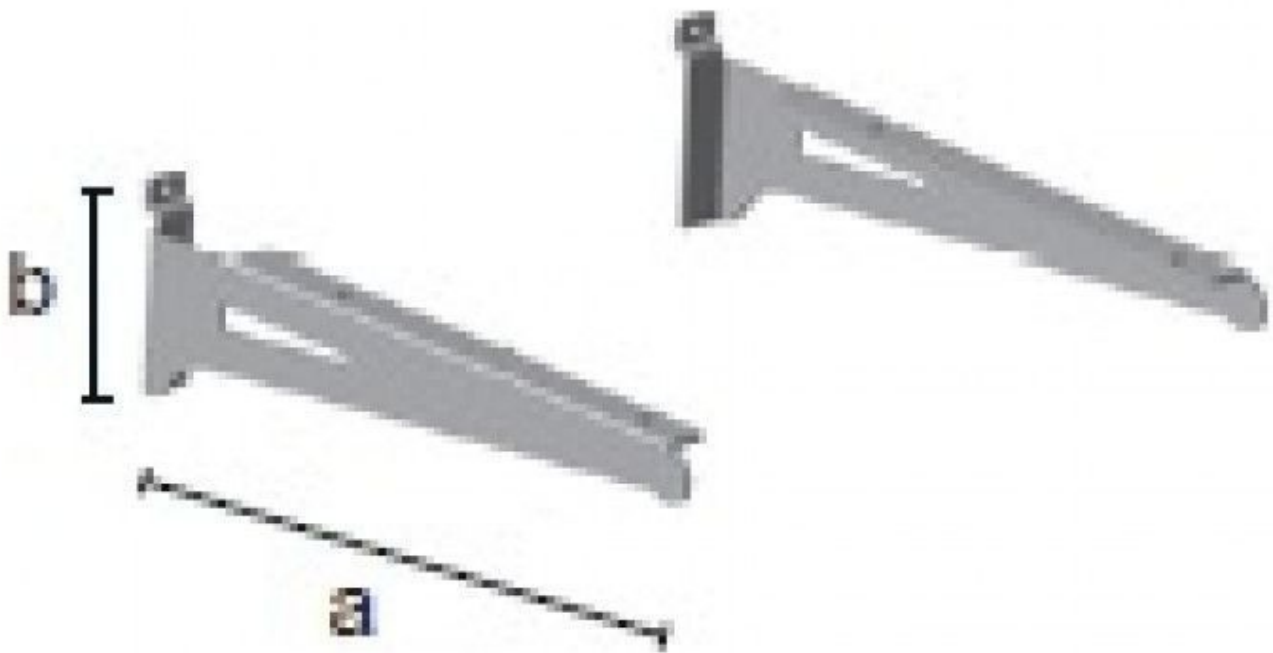

FEATURES

Brand	Presentoirs shopping
Base Fitting	
Color	Noir
Ref ID	equ-de-fix-1113 1113
Delivery schedule	1-5 working days
Category	Accessories store gondolas
Type	Store furniture

DETAIL

At Mannequin Shopping, we are passionate about creating exceptional shopping experiences. We are proud to offer a wide range of high quality shopping equipment, from mannequins to shelving and display accessories.