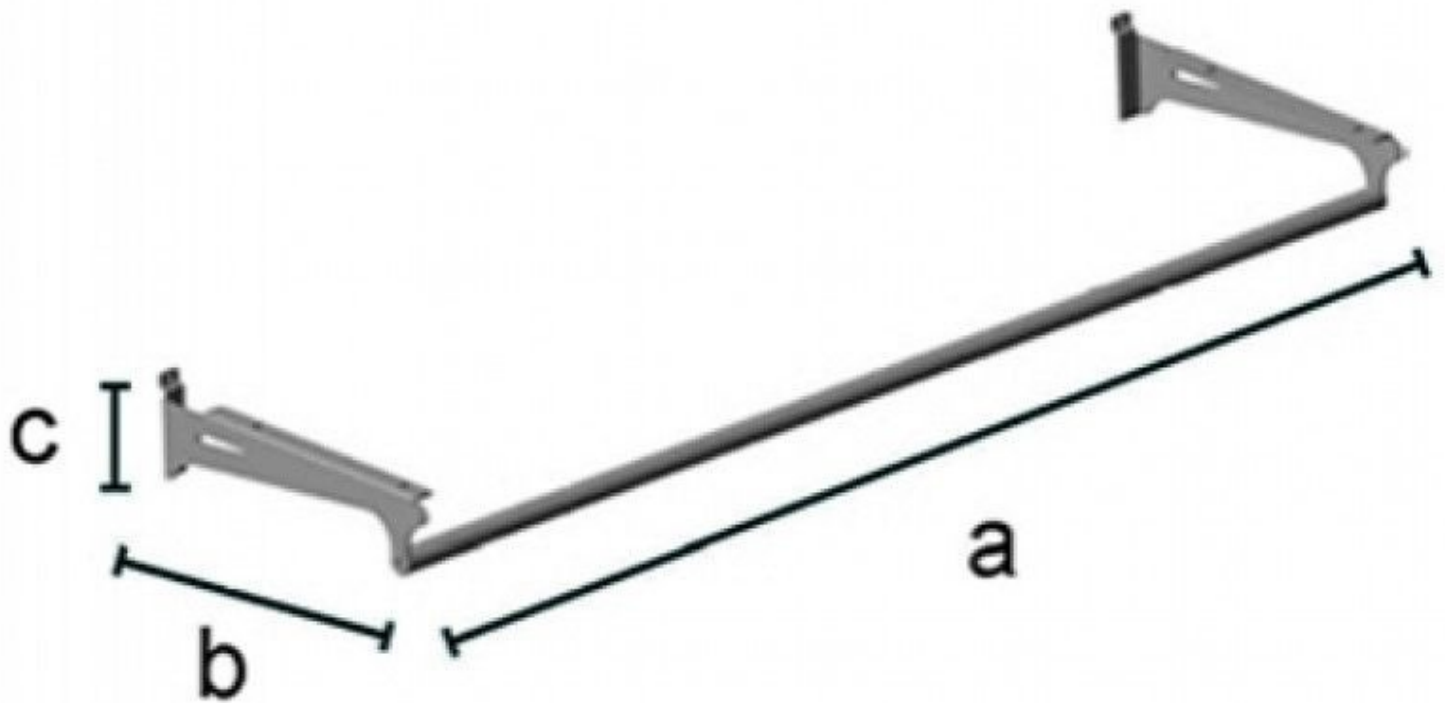

FEATURES

Brand	Mobilier bureau
Base	
Fitting	No fixing
Color	Gris
Ref	sup-eta-chr-3216
ID	3216
Delivery schedule	1-5 working days
Category	Accessories store gondolas
Type	Store furniture

DETAIL

Shelves support for chrome wall gondola. Mannequins Shopping offers a range of equipment for wall gondolas, such as front bars, shelf racks, and gondola shelves.