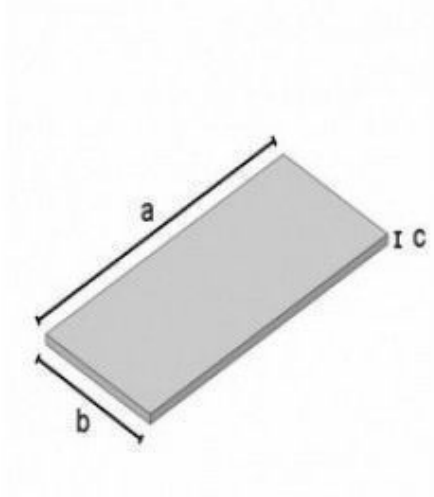

Information

mm

a = 1000

b = 400

c = 22

6.60

1/pack

FEATURES

Brand	Mobilier shopping
Base	
Fitting	
Color	Noir
Ref	eta-boi-100-1274
ID	1274
Delivery schedule	1-5 working days
Category	Accessories store gondolas
Type	Store furniture

DETAIL