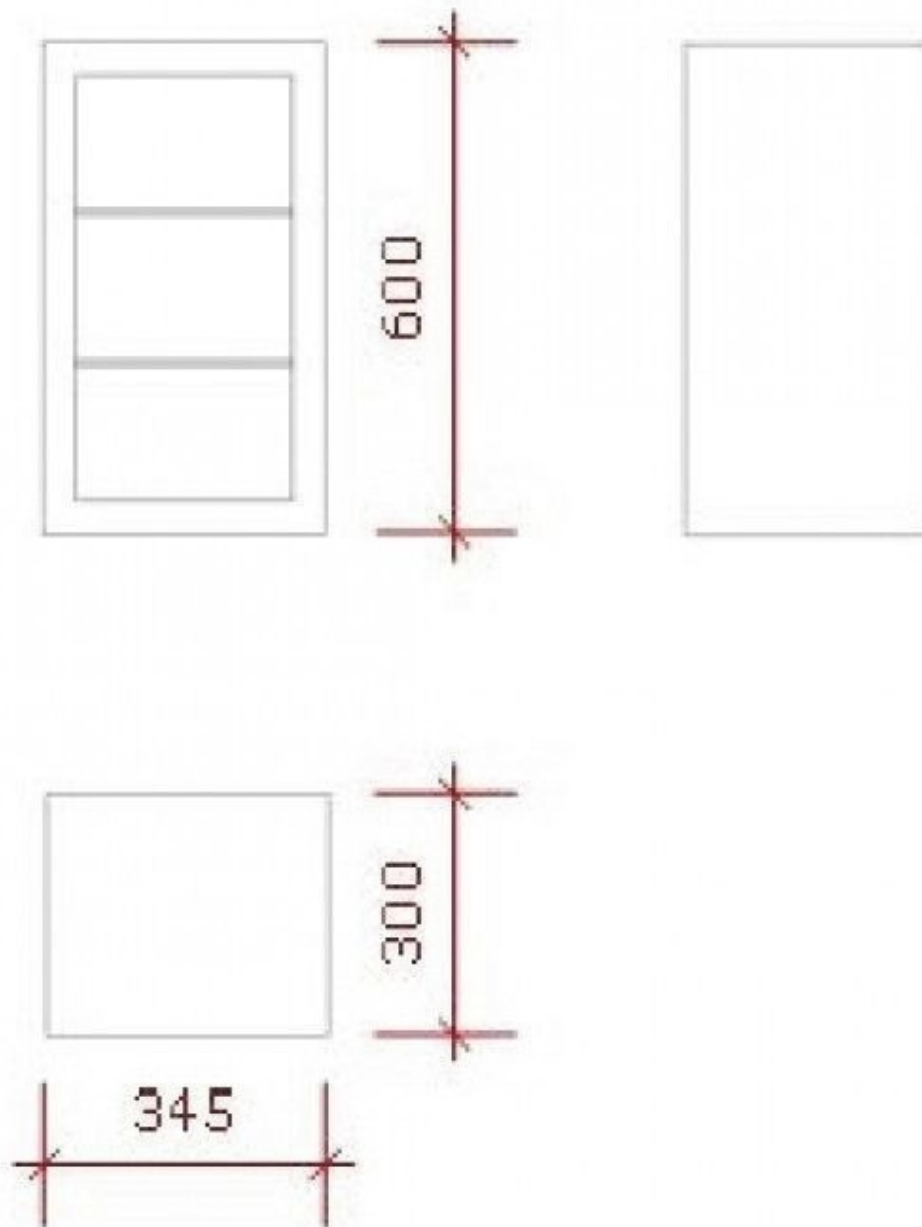

FEATURES

Brand	Comptoirs shopping
Base	
Fitting	
Color	Blanc
Ref	pla-bla-bri-2297
ID	2297
Delivery schedule	1-5 working days
Category	Wall display cabinet
Type	Store furniture

DETAIL

Mannequins Shopping offers shop equipment suitable for all shops and businesses: with our store equipment promotions all year round, you have the opportunity to arrange your business at low prices! Because arranging your store is crucial to attracting consumers and for the success of your store, at Mannequins Shopping we are here to help you design a personalized, efficient and attractive sales area according to your needs and your activity.