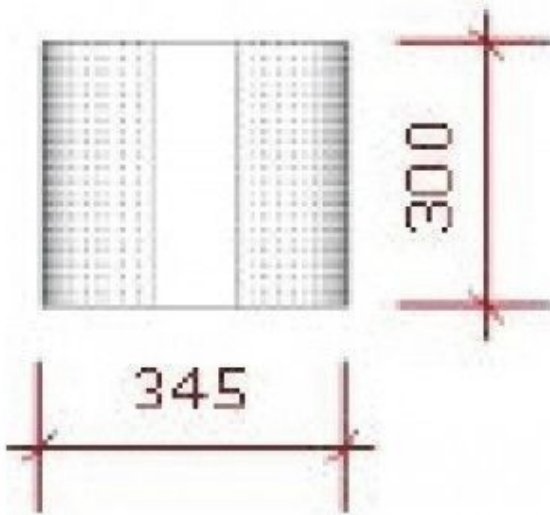

FEATURES

Brand	Comptoirs shopping
Base Fitting	
Color	Blanc
Ref ID	pla-bla-bri-2296 2296
Delivery schedule	1-5 working days
Category	Wall display cabinet
Type	Store furniture

DETAIL

Quality shop equipment is essential for the image of a business, stand out by focusing on original and modern furniture. Find a wide selection of store furniture, reception desks or checkout or showcases colors and trendy finishes on Mannequins Shopping. Check out our store layout section where you will find everything you need to organize your shop or business.