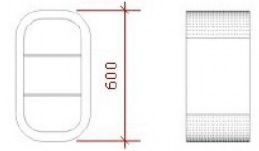

High glossy white wall cupboard with 2 glass shelves

Wall display cabinet

460.04 €Ex VAT

- 23.07 % 598.00

FEATURES

Brand	Comptoirs shopping
Base	
Fitting	
Color	Blanc
Ref	pla-bla-bri-2296
ID	2296
Delivery schedule	1-5 working days
Category	Wall display cabinet

DESCRIPTION

Small rounded modern furniture with glass shelves.

Dimensions:

Width: 34.5 cm

Height: 60 cm

Depth: 30 cm

Depth 30 cm.
Matte white shop furniture for small spaces to fill in your shop or business.