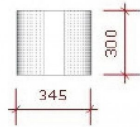

High glossy white wall cupboard with 2 glass shelves

Wall display cabinet

460.04 €Ex VAT

- 23.07 % 598.00

FEATURES

Brand	Comptoirs shopping
Base	
Fitting	
Color	Blanc
Ref	pla-bla-bri-2296
ID	2296
Delivery schedule	1-5 working days
Category	Wall display cabinet

DESCRIPTION

Small rounded modern furniture with glass shelves.

Dimensions:

Width: 34.5 cm

Height: 60 cm

Depth: 30 cm

Depth 30 cm.
Matte white shop furniture for small spaces to fill in your shop or business.