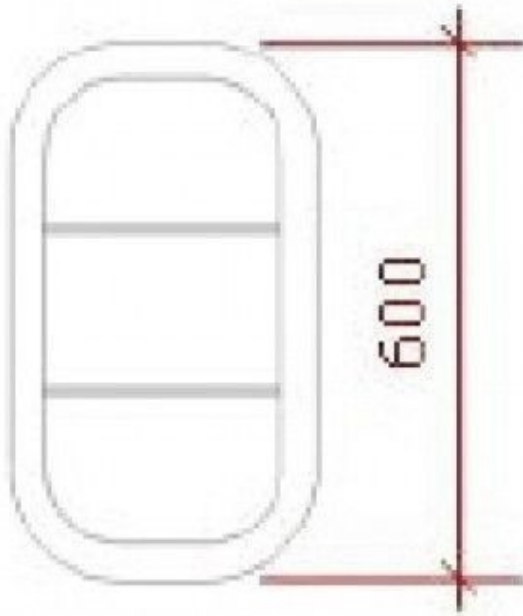

FEATURES

Brand	Comptoirs shopping
Base Fitting	
Color	Blanc
Ref ID	pla-bla-bri-2296 2296
Delivery schedule	1-5 working days
Category	Wall display cabinet
Type	Store furniture

DETAIL

Quality shop equipment is essential for the image of a business, stand out by focusing on original and modern furniture. Find a wide selection of store furniture, reception desks or checkout or showcases colors and trendy finishes on Mannequins Shopping. Check out our store layout section where you will find everything you need to organize your shop or business.