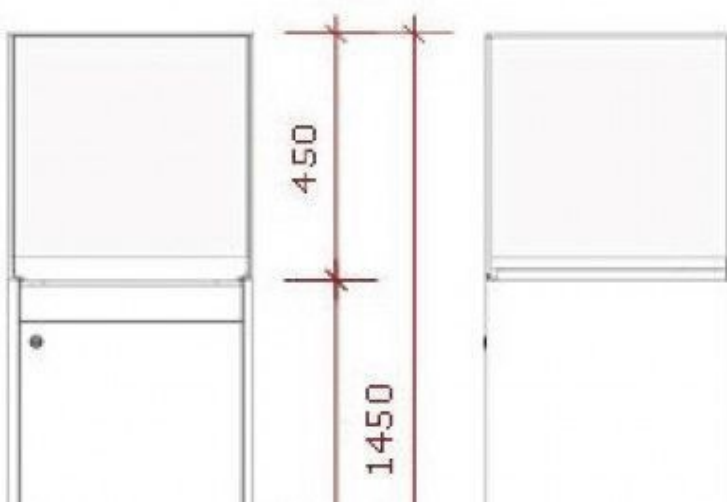

Free standing showcase display for store

Standing display cabinet - Photo n° 8