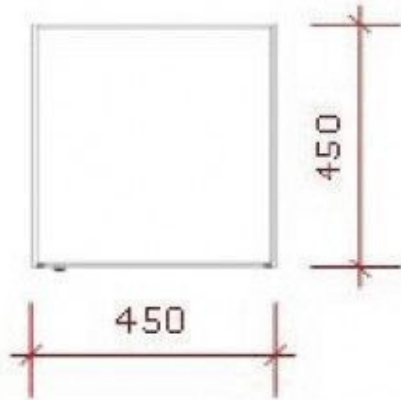

FEATURES

Brand	Vitrine
Base	
Fitting	No fixing
Color	Blanc
Ref	vit-pod-en-728
ID	728
Delivery schedule	1-5 working days
Category	Standing display cabinet
Type	Store furniture

DETAIL

To set up your business or shop spaces with office equipment that is both practical and modern, our team is at your disposal by email and telephone. Our store equipment will surely appeal to your customers and visitors.

With the help of our carrier, we take care of delivering this already assembled shop window to save you time. Available in several colors and models.