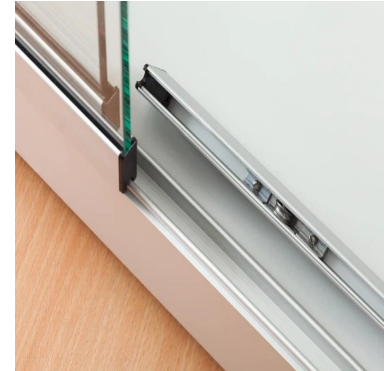

Double window glass column soaked silver 2 010.00 €Ex VAT Standing display cabinet

FEATURES

Brand	Mobilier shopping
Base	
Fitting	No fixing
Color	Metal
Ref	dou-vit-col-3262
ID	3262
Delivery schedule	4-5 weeks
Category	Standing display cabinet
Type	Store furniture

DETAIL

The double exhibition window is ideal for displaying your objects and collectibles, the column showcase is very durable thanks to its secure tempered glass.

Showcase furniture features: -Quarter aluminum tower, 32 mm. -Window divided 40 mm intermediate -2x4 shared floating glass shelves, adjustable -4x7 watts LED -2x2 6mm sliding windows with lock, ball bearing and sharp handles -light grey floor and ceiling

DESCRIPTION

Double column window, with 8 tempered glass shelves, 4 sliding doors with lock. **The exhibition window** is ideal for highlighting your collectibles or your items in the shop. **The presentation window** is timeless and adapts to all types of décor with its neutral color. **This showcase furniture** has LED lighting, to highlight your products, and sliding doors with lock, ball bearing and sharp handles. The glass around the column window is tempered glass and for the shelves it is floating glass. **The display case** measures 196, 7 H x 40 P x 200 L cm.

Double window glass column soaked silver