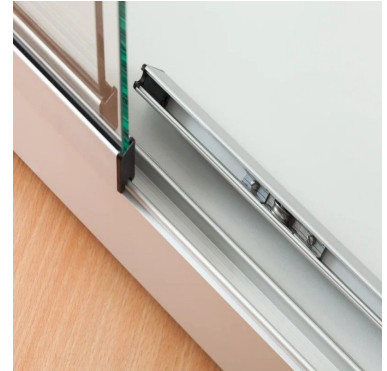

120 cm silver column window **1 260.00 €Ex VAT** Standing display cabinet

FEATURES

Brand	Mobilier shopping
Base	
Fitting	No fixing
Color	Gris
Ref	vit-col-120-3269
ID	3269
Delivery schedule	3-4 weeks
Category	Standing display cabinet
Type	Store furniture

DETAIL

The silver column showcase adapts to all types of interior décor with its understated and uncluttered style.
Carctéristiques of the column window: -Exterior dimensions 120 x 40 x 200 cm - floating glass shelves of 4 x 8 mm -2 x 7 watt LED ceiling white - 2 6mm sliding windows with lock, ball bearing and sharpened handles -light grey floor and ceiling

DESCRIPTION

Silver column window with 2 sliding doors and LED lighting.
The presentation window is ideal for displaying your collectibles or items in the display case. This window furniture with 4 tempered glass shelves, 2 sliding windows and 2 x 7 watt LED.**The display case** measures 120 x 40 x 200 cm. **The entire glass** in this display case is safe tempered glass.

120 cm silver column window