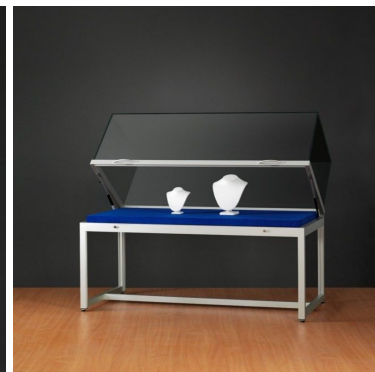

Silver window with glass dome in height **1 280.00 €Ex VAT** Exhibition display cabinet

FEATURES

Brand	Mobilier shopping
Base	
Fitting	No fixing
Color	Gris
Ref	vit-arg-ave-3293
ID	3293
Delivery schedule	4-5 weeks
Category	Exhibition display cabinet
Type	Store furniture

DETAIL

An ideal silver exhibition showcase to display your items and valuables, the presentation showcase adapts to all types of decorations. characteristic of the showcase furniture: - Dimensions 100 x 60 x 112 cm -profile ring glass bell with 2 handles and 2 cylinder locks -hinges at the back and can be opened with gas springs. -light grey background

DESCRIPTION

Silver-coloured display case with glass dome and opening with gas spring. **The presentation window** is ideal for showing off your collectibles in stores, showrooms or others. **The display case** measures 100 x 60 x 112 cm, the height of the dome is 45 cm, and has 2 handles and 2 cylinder locks.

Silver window with glass dome in height