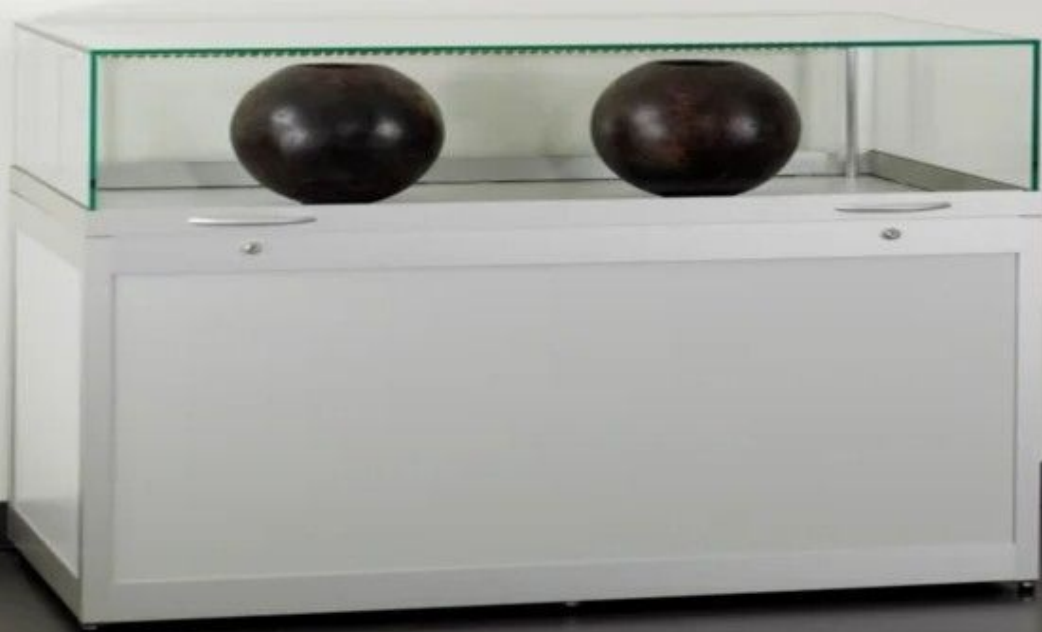

DETAIL

Silver exhibition showcase with glass dome and LED strip. features of this showcase furniture: - exterior dimensions 100 x 60 x 92 cm - height of the glass bell 25 cm - equipped with a LEDstrip -glass dome with 2 handles and 2 cylinder locks - hinges at the back and gas pressure springs -safety glass

DESCRIPTION

Silver window with glass bell and LED

Exhibition display cabinet - Photo n° 1

FEATURES

Brand	Mobilier shopping
Base	
Fitting	No fixing
Color	Gris
Ref	vit-arg-ave-3297
ID	3297
Delivery schedule	4-5 weeks
Category	Exhibition display cabinet
Type	Store furniture