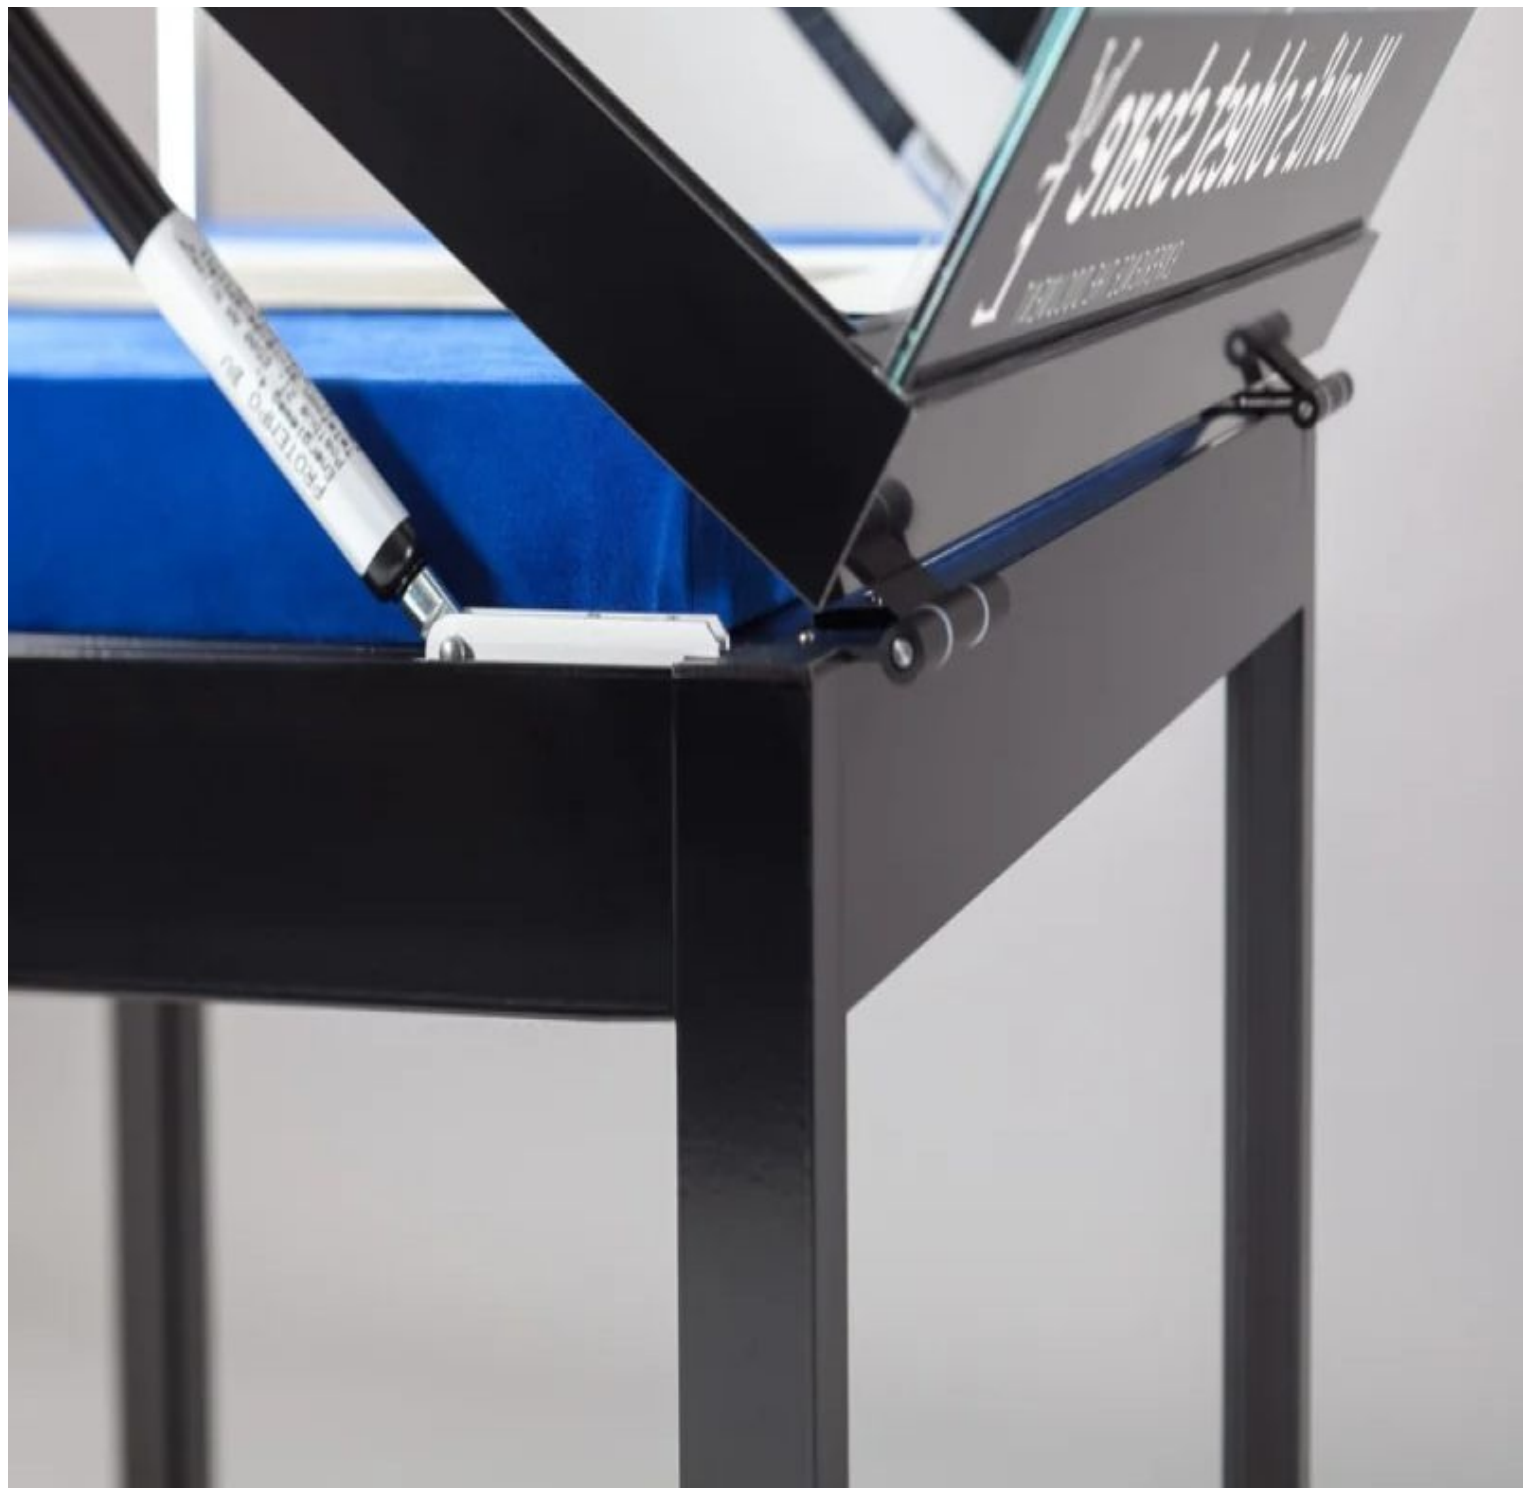

FEATURES

Brand	Mobilier shopping
Base	
Fitting	No fixing
Color	Metal
Ref	vit-exp-arg-3305
ID	3305
Delivery schedule	4-5 weeks
Category	Exhibition display cabinet
Type	Store furniture

DETAIL

The display case is ideal for highlighting exceptional objects and items, the display case gives value to your objects. features of this showcase furniture:
- 150 x 60 x 112 cm -glass bell 45 cm high -no lighting -glass bell with 2 handles and 2 cylinder locks - open gas hinges and springs -feet