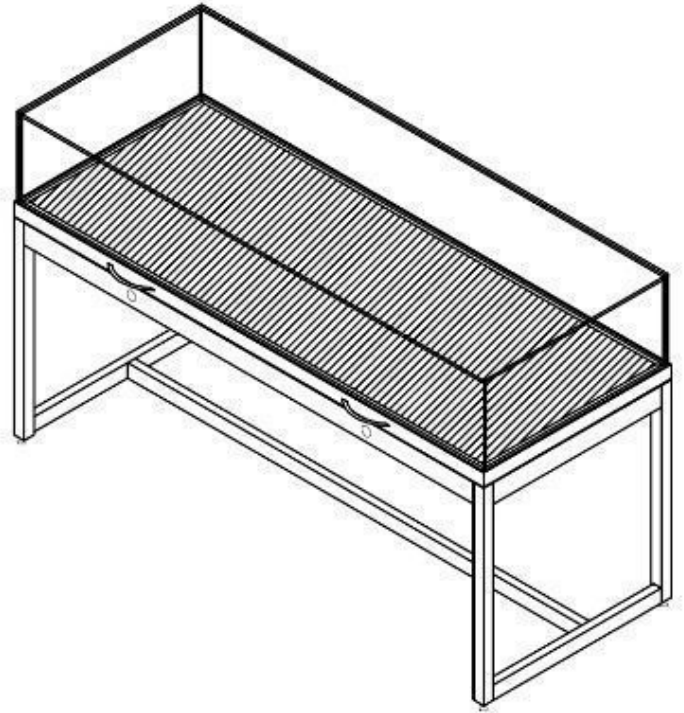

FEATURES

Brand	Mobilier shopping
Base	
Fitting	No fixing
Color	Gris
Ref	vit-noi-ave-3299
ID	3299
Delivery schedule	4-5 weeks
Category	Exhibition display cabinet
Type	Store furniture

DETAIL

Black display case with glass dome. features of this showcase furniture: - exterior dimensions 150 x 60 x 92 cm - height glass bell 25 cm - glass bell with 2 handles and 2 cylinder locks - hinges at the back and open gas pressure springs

Black window with 150 cm glass bell
Exhibition display cabinet - Photo n° 4