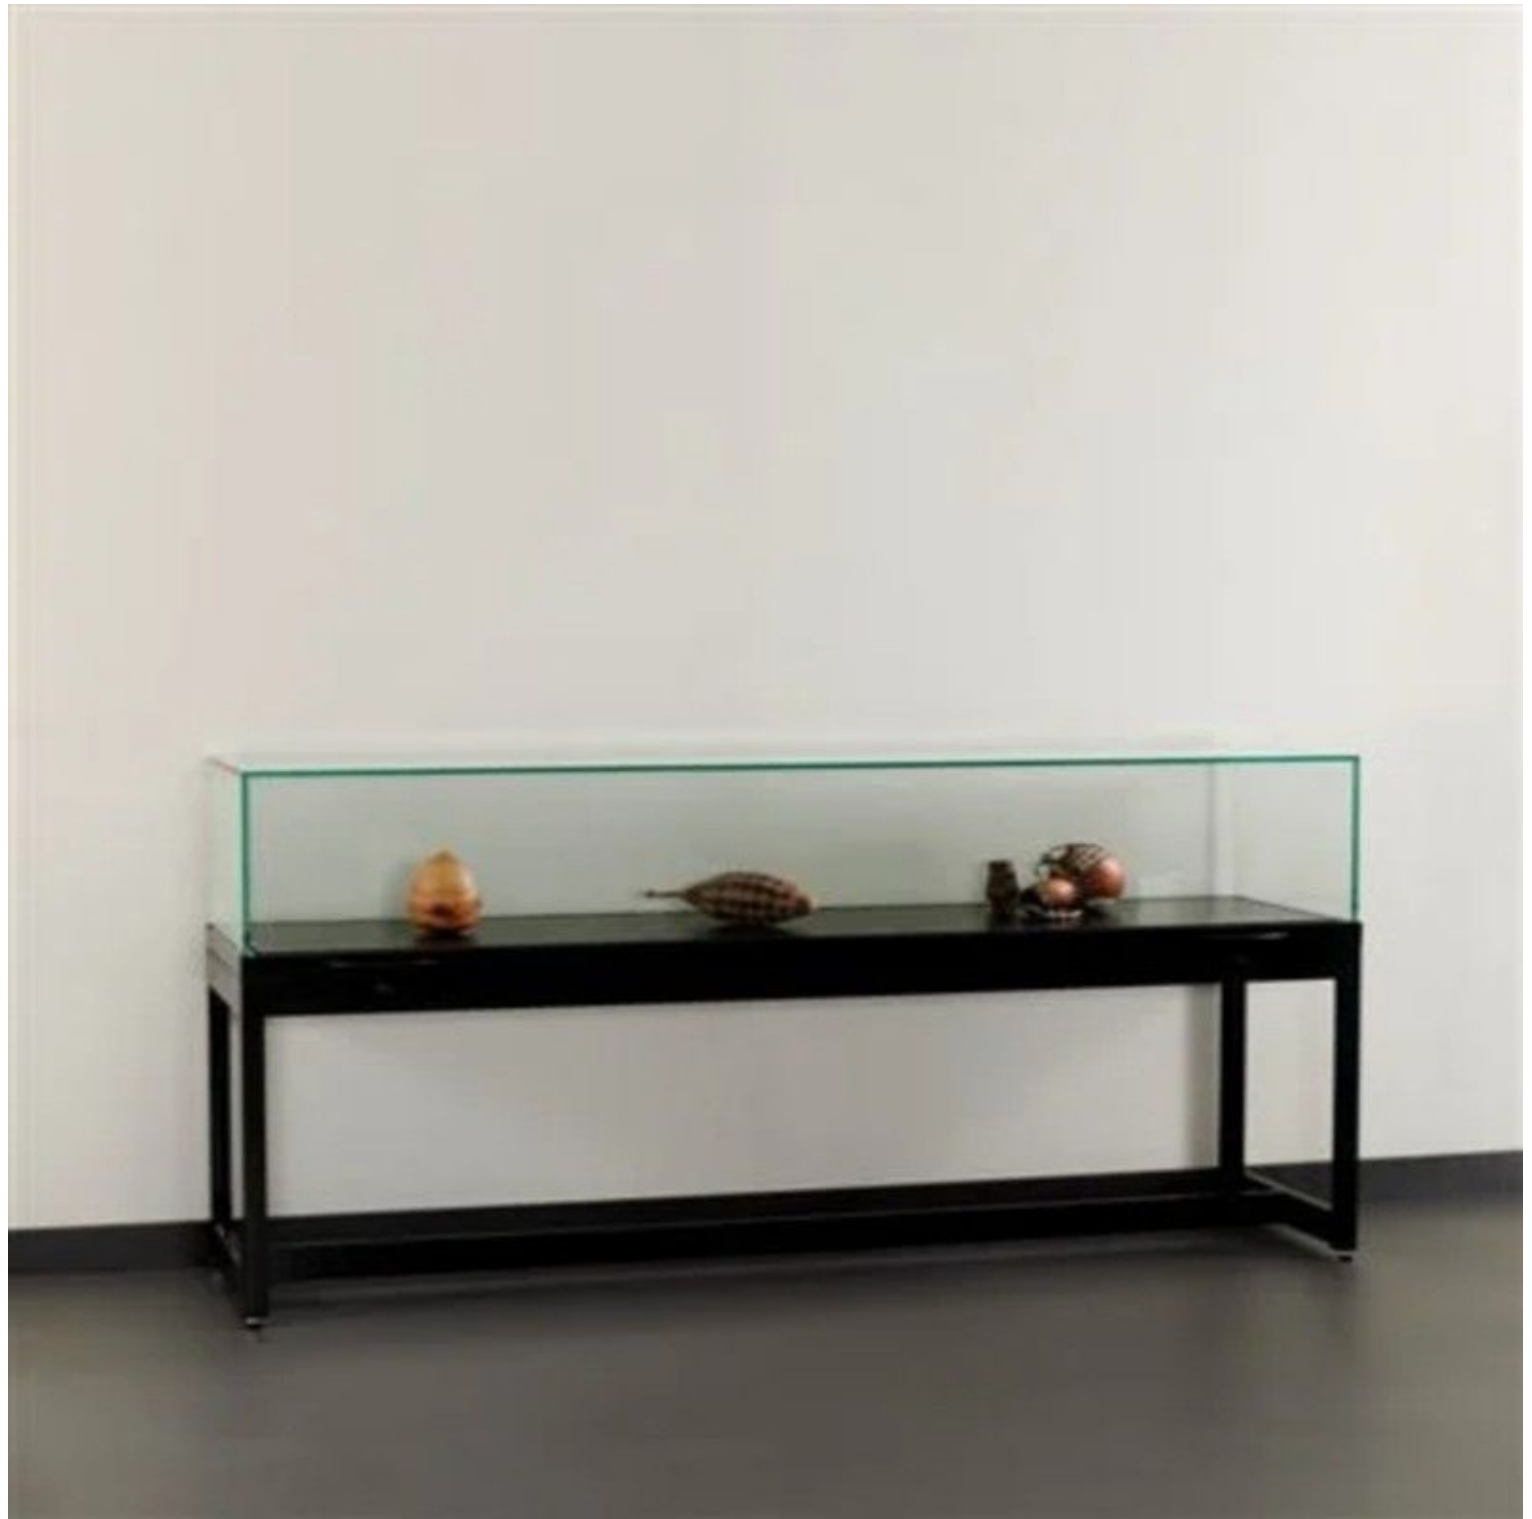

Exhibition display cabinet - Photo n° 1

FEATURES

Brand	Mobilier shopping
Base	
Fitting	No fixing
Color	Gris
Ref	vit-noi-ave-3299
ID	3299
Delivery schedule	4-5 weeks
Category	Exhibition display cabinet
Type	Store furniture

DETAIL

Black display case with glass dome. features of this showcase furniture: - exterior dimensions 150 x 60 x 92 cm - height glass bell 25 cm - glass bell with 2 handles and 2 cylinder locks - hinges at the back and open gas pressure springs

Black window with 150 cm glass bell

Exhibition display cabinet - Photo n° 2