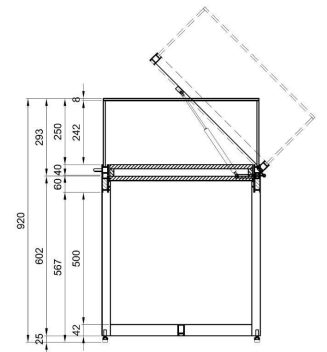

Black window with 150 cm glass bell 1 755.00 €Ex VAT Exhibition display cabinet

FEATURES

Brand	Mobilier shopping
Base	
Fitting	No fixing
Color	Gris
Ref	vit-noi-ave-3299
ID	3299
Delivery schedule	4-5 weeks
Category	Exhibition display cabinet
Type	Store furniture

DETAIL

Black display case with glass dome. features of this showcase furniture: - exterior dimensions 150 x 60 x 92 cm - height glass bell 25 cm - glass bell with 2 handles and 2 cylinder locks - hinges at the back and open gas pressure springs

DESCRIPTION

Black exhibition showcase with secure glass dome. **Ideal display case to showcase** your collectibles or other items in store or showroom. **The display case** measures 150 x 60 x 92 cm, and has a glass dome 25 cm high. **The glass bell** has 2 handles and 2 cylinder locks.

Black window with 150 cm glass bell