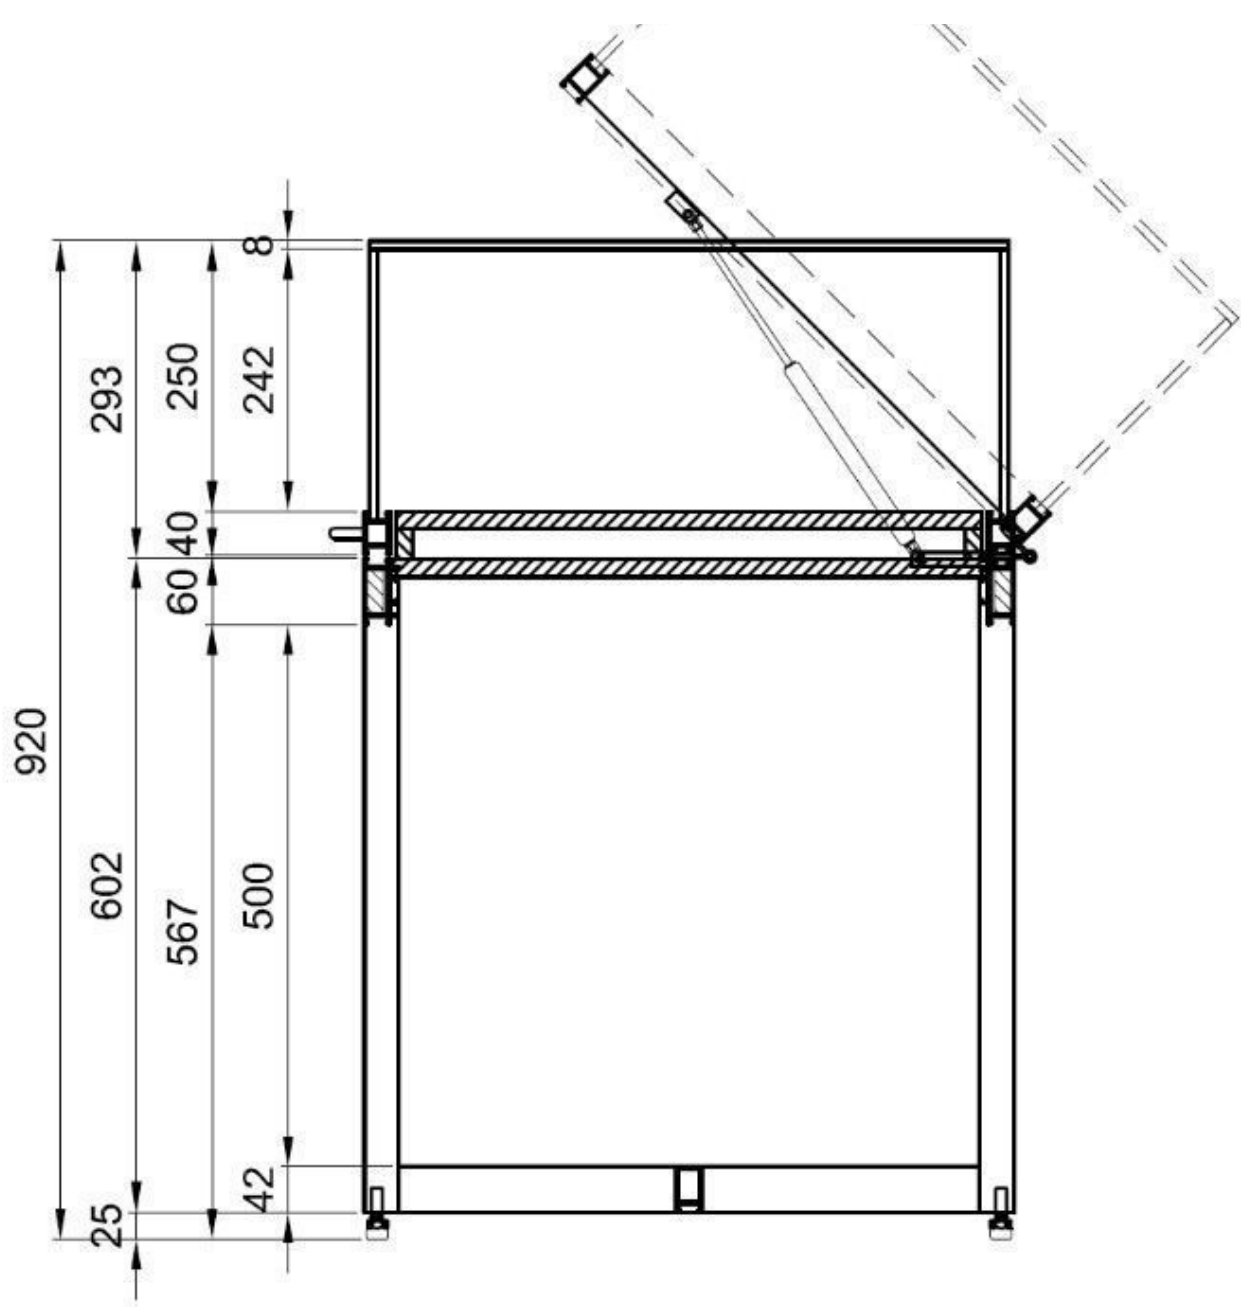

FEATURES

Brand	Mobilier shopping
Base	
Fitting	No fixing
Color	Gris
Ref	vit-noi-ave-3299
ID	3299
Delivery schedule	4-5 weeks
Category	Exhibition display cabinet
Type	Store furniture

DETAIL

Black display case with glass dome. features of this showcase furniture: - exterior dimensions 150 x 60 x 92 cm - height glass bell 25 cm - glass bell with 2 handles and 2 cylinder locks - hinges at the back and open gas pressure springs