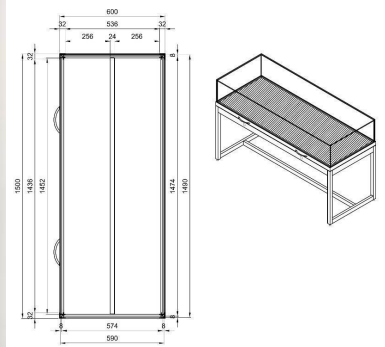

Black window with 150 cm glass bell 1 755.00 €Ex VAT Exhibition display cabinet

FEATURES

Brand	Mobilier shopping
Base	
Fitting	No fixing
Color	Gris
Ref	vit-noi-ave-3299
ID	3299
Delivery schedule	4-5 weeks
Category	Exhibition display cabinet
Type	Store furniture

DETAIL

Black display case with glass dome. features of this showcase furniture: - exterior dimensions 150 x 60 x 92 cm - height glass bell 25 cm - glass bell with 2 handles and 2 cylinder locks - hinges at the back and open gas pressure springs

DESCRIPTION

Black exhibition showcase with secure glass dome. **Ideal display case to showcase** your collectibles or other items in store or showroom. **The display case** measures 150 x 60 x 92 cm, and has a glass dome 25 cm high. **The glass bell** has 2 handles and 2 cylinder locks.

Black window with 150 cm glass bell