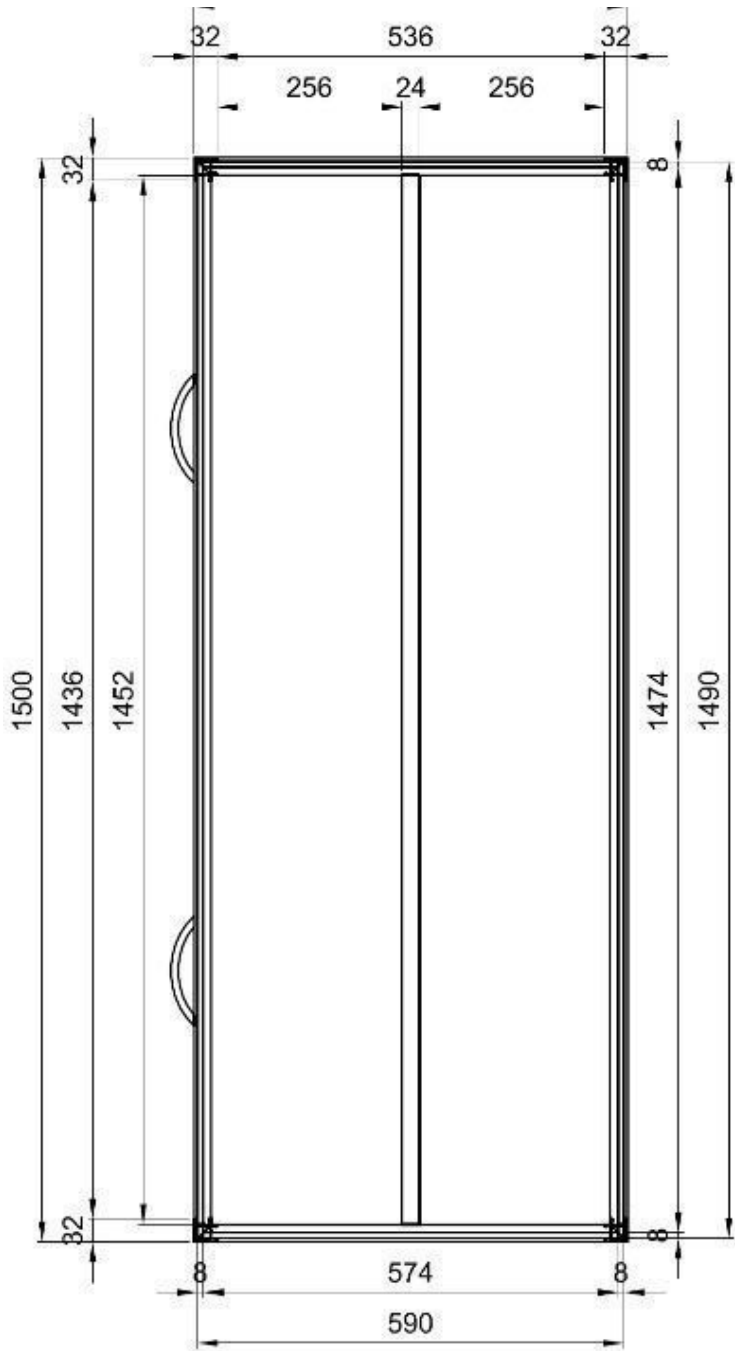

FEATURES

Brand	Mobilier shopping
Base	
Fitting	No fixing
Color	Gris
Ref	vit-noi-ave-3299
ID	3299
Delivery schedule	4-5 weeks
Category	Exhibition display cabinet
Type	Store furniture

DETAIL

Black display case with glass dome. features of this showcase furniture: - exterior dimensions 150 x 60 x 92 cm - height glass bell 25 cm - glass bell with 2 handles and 2 cylinder locks - hinges at the back and open gas pressure springs

Black window with 150 cm glass bell
Exhibition display cabinet - Photo n° 4