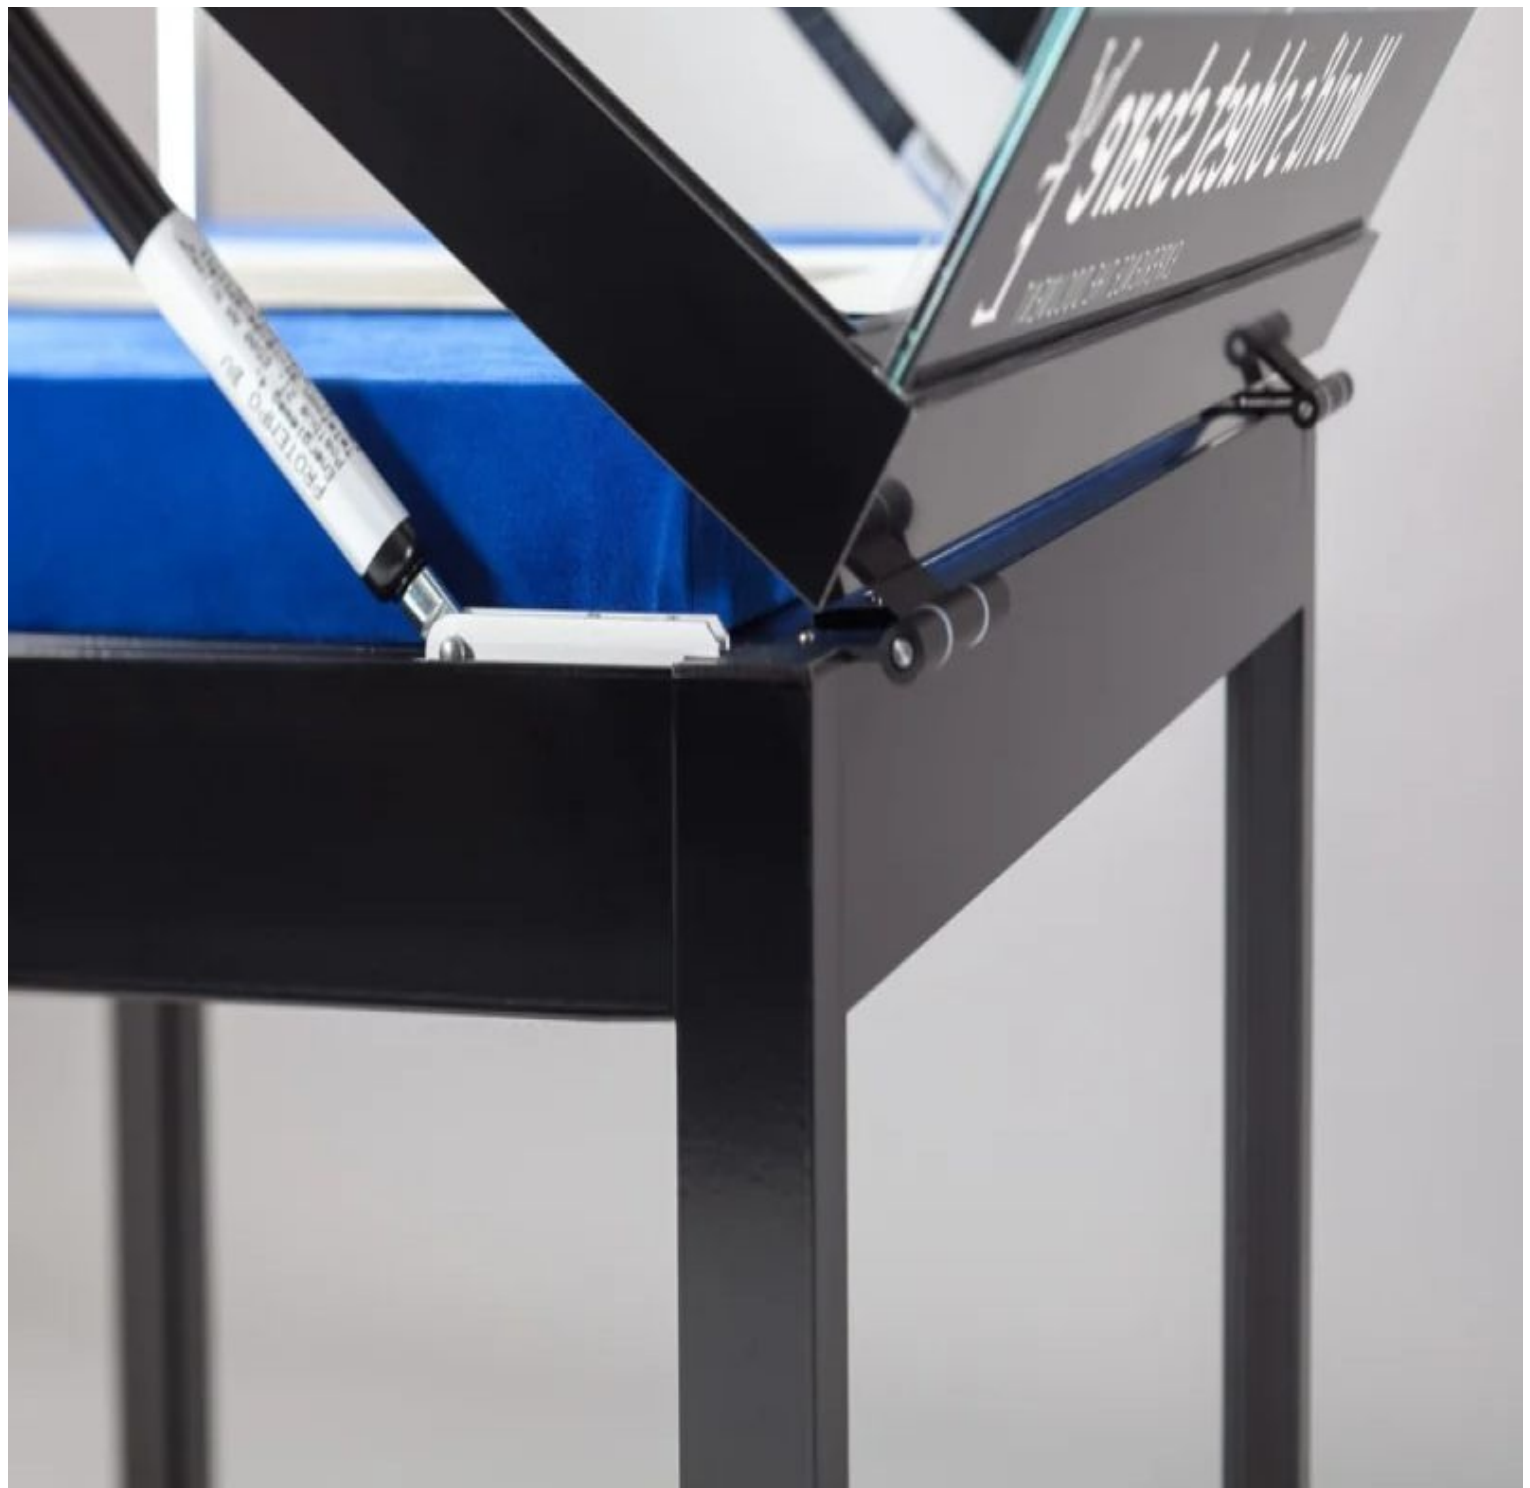

FEATURES

Brand	Mobilier shopping
Base	
Fitting	No fixing
Color	Gris
Ref	vit-noi-120-3301
ID	3301
Delivery schedule	4-5 weeks
Category	Exhibition display cabinet
Type	Store furniture

DETAIL

This showcase furniture is ideal for highlighting your collectibles and items in the shop or showroom. Caracaters of this showcase furniture: - exterior dimensions 120 x 60 x 92 cm - 25 cm glass bell, with 2 handles and 2 cylinder locks -hinges at the back and open gas pressure springs -legs with reinforcement profiles on the sides of 60 cm and in the middle