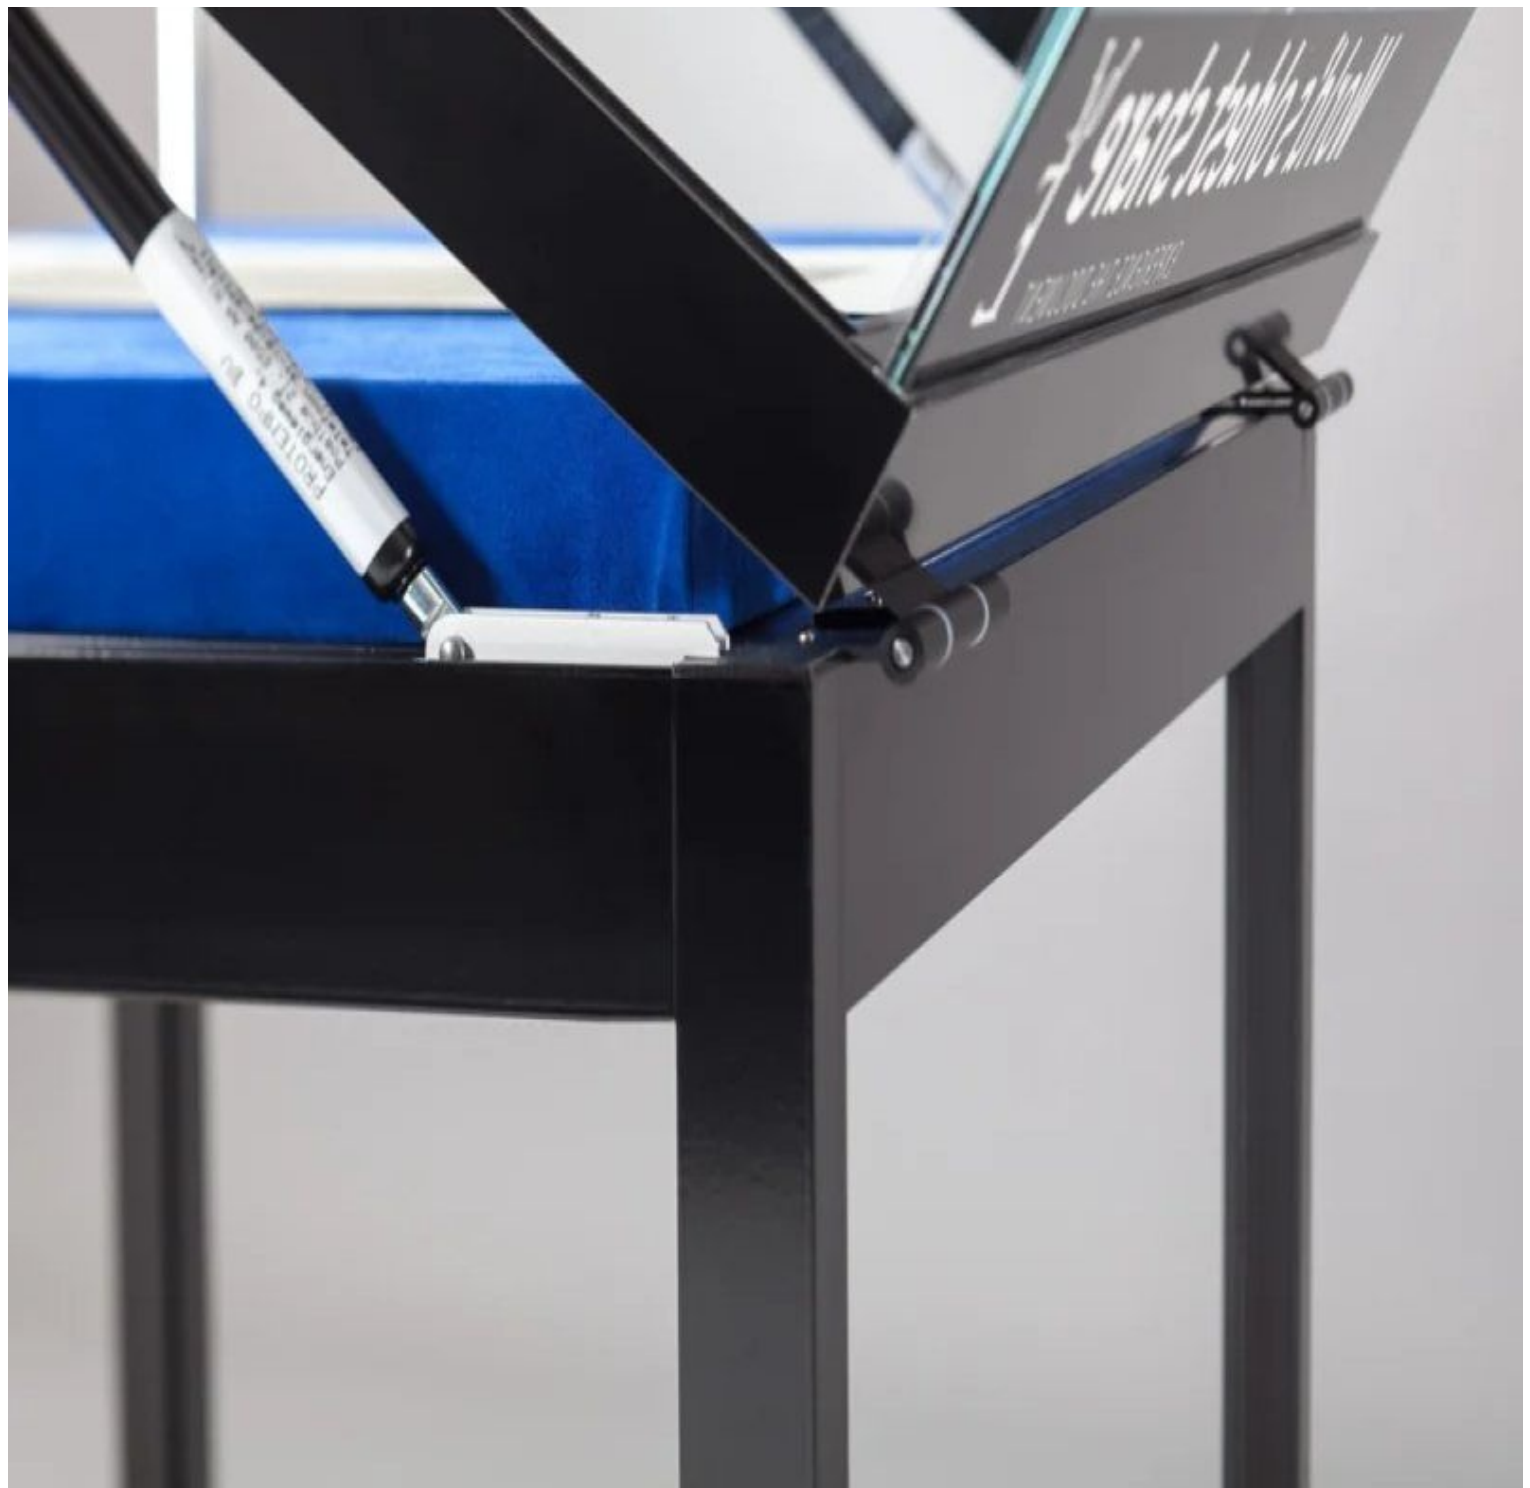

FEATURES

Brand	Mobilier shopping
Base	
Fitting	No fixing
Color	Noir
Ref	vit-120-cm-3303
ID	3303
Delivery schedule	4-5 weeks
Category	Exhibition display cabinet
Type	Store furniture

DETAIL

Black exhibition showcase with glass dome and secure glass. features of this showcase furniture: - exterior dimensions 120 x 60 x 112 cm -glass bell 45 cm high, with 2 handles and 2 cylinder locks -hinges to the back and gas pressure springs - hardened safety glass -legs with strengthening profiles on the sides