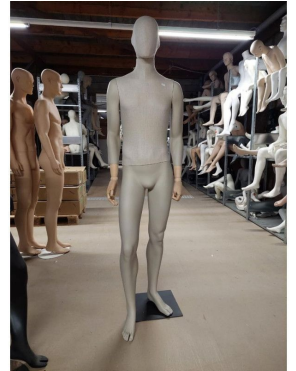

Male window mannequin in fabric 189.00 €Ex VAT

Vintage mannequins

FEATURES

Brand	Mannequins vitrine
Base	Round glass
Fitting	Calf
Color	Beige
Ref	man-de-vit-3641
ID	3641
Delivery schedule	1-5 working days
Category	Vintage mannequins
Type	Mannequins

DETAIL

Features:

- **Quality Fabric Material:** The men's window mannequin is made from high quality fabric, providing realistic texture while showcasing the quality of the clothing.
- **Modern Design:** The silhouette of the man window mannequin is designed to reflect a natural posture, adding a touch of realism and elegance to your window display.
- **Polyvalence of Use:** Ideal for displaying a variety of outfits, from casual to formal, in men's fashion boutiques.

DESCRIPTION

Present your collections in style with our **Men's Display Mannequin** in Fabric. Featuring a modern design and realistic dimensions, this mannequin offers a stylish representation of men's outfits, perfectly suited to showcase your clothing selection. **Dimensions:**

- Height: 190 cm   Packaging content: • 1 x Men's Fabric Display Mannequin - 190 cm
- Shoulders: 50 cm
- Torso: 35 cm
- Waist: 35 cm

Male window mannequin in fabric

- Size: 44-45