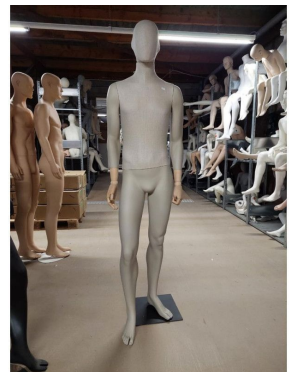

Male window mannequin in fabric 189.00 €Ex VAT

Vintage mannequins

FEATURES

Brand	Mannequins vitrine
Base	Round glass
Fitting	Calf
Color	Beige
Ref	man-de-vit-3641
ID	3641
Delivery schedule	1-5 working days
Category	Vintage mannequins
Type	Mannequins

DETAIL

Features:

- **Quality Fabric Material:** The men's window mannequin is made from high quality fabric, providing realistic texture while showcasing the quality of the clothing.
- **Modern Design:** The silhouette of the man window mannequin is designed to reflect a natural posture, adding a touch of realism and elegance to your window display.
- **Polyvalence of Use:** Ideal for displaying a variety of outfits, from casual to formal, in men's fashion boutiques.

DESCRIPTION

Present your collections in style with our **Men's Display Mannequin** in Fabric. Featuring a modern design and realistic dimensions, this mannequin offers a stylish representation of men's outfits, perfectly suited to showcase your clothing selection. **Dimensions:**

- Height: 190 cm   Packaging content: • 1 x Men's Fabric Display Mannequin - 190 cm
- Shoulders: 50 cm
- Torso: 35 cm
- Waist: 35 cm

Male window mannequin in fabric

- Size: 44-45