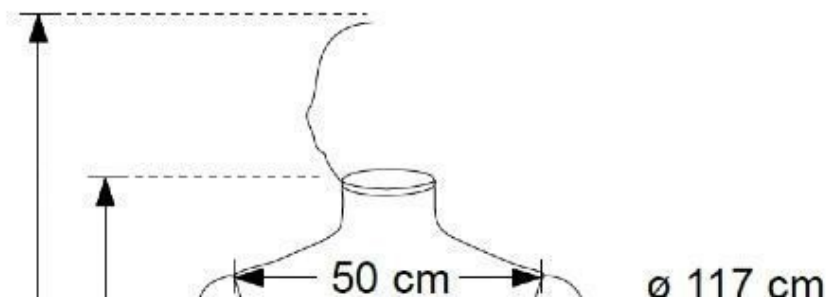

Male display mannequin with ivory white fabric

Vintage mannequins - Photo n° 5