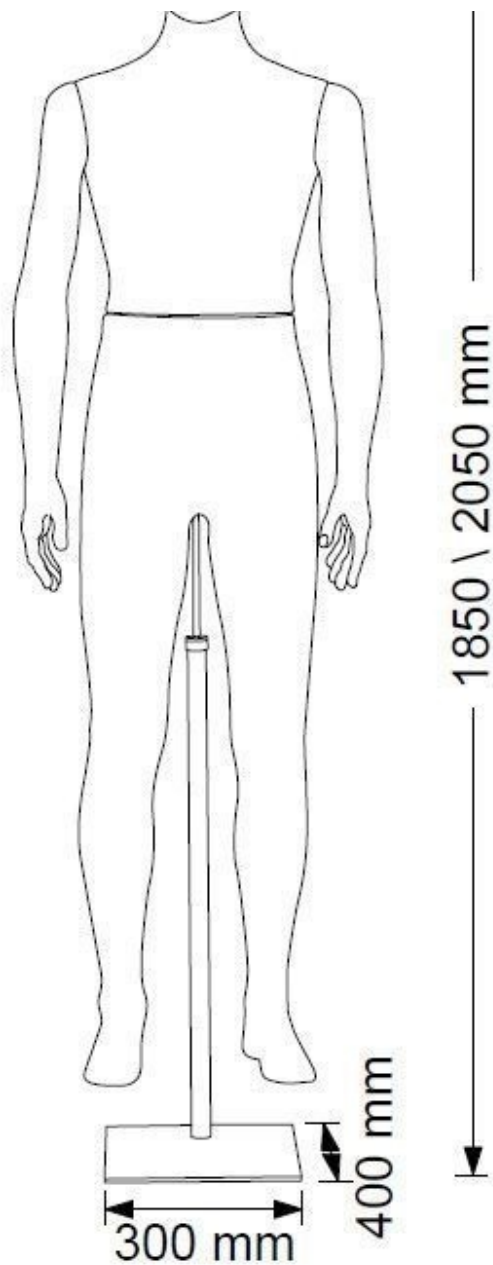

FEATURES

Brand	Mannequins vitrine
Base	Square metal
Fitting	Buttock
Color	Blanc
Ref	man-vit-hom-2762
ID	2762
Delivery schedule	5-10 working days
Category	Vintage mannequins
Type	Mannequins

DETAIL

Features of male window mannequin covered with fabric:

- --Color: ivory white
- Dimension: Height 1850 / 2050mm
- Material: High density polypropylene foam covered with spandex fabric
- Base: square chromed metal 300x400mm
- Magnetic fixing.
- Easy to pin
- Impact resistant
- Lightweight
- Detailed finishes
- Recyclable mannequin

Male display mannequin with ivory white fabric

Vintage mannequins - Photo n° 5