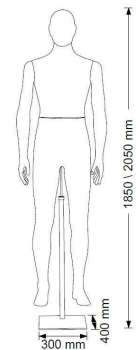

Male display mannequin with ivory white fabric 407.00 € Ex VAT

Vintage mannequins

FEATURES

Brand	Mannequins vitrine
Base	Square metal
Fitting	Buttock
Color	Blanc
Ref	man-vit-hom-2762
ID	2762
Delivery schedule	5-10 working days
Category	Vintage mannequins
Type	Mannequins

DETAIL

1. Features of male window mannequin covered with fabric:
2. -Color: ivory white
   - Dimension: Height 1850 / 2050mm
   - Material: High density polypropylene foam covered with spandex fabric
   - Base: square chromed metal 300x400mm
   - Magnetic fixing.
   - Easy to pin
   - Impact resistant
   - Lightweight
   - Detailed finishes
   - Recyclable mannequin

DESCRIPTION

Make your mannequin wear your best summer clothes. A flexible, minimalist and solid mannequin that will maintain realistic poses thanks to its internal magnetic hooks.

Color: ivory white

Dimensions: height 1850 / 2050mm

Material: elastane fabrics

Base: 300x400mm chromed square metal

Male display mannequin with ivory white fabric