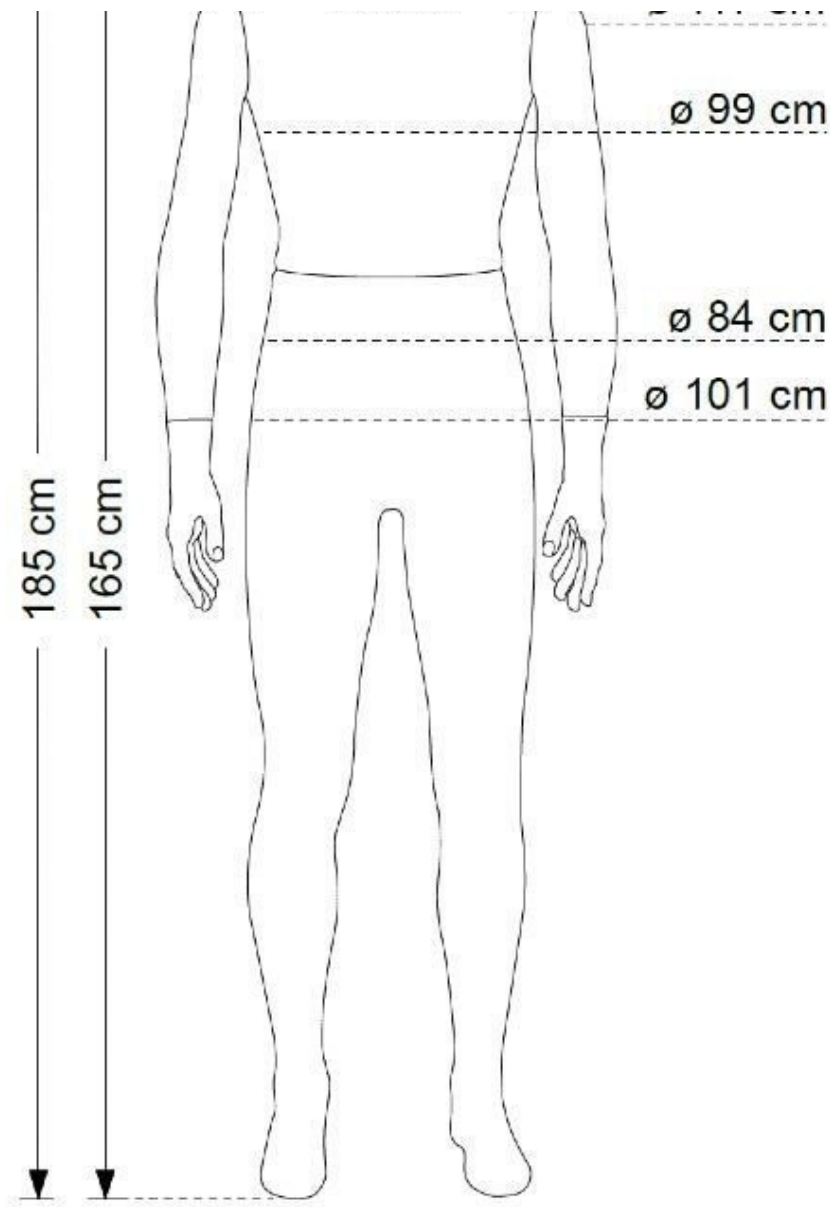

FEATURES

Brand	Mannequins vitrine
Base	Square metal
Fitting	Buttock
Color	Blanc
Ref ID	man-vit-hom-2762 2762
Delivery schedule	5-10 working days
Category	Vintage mannequins
Type	Mannequins

DETAIL

Features of male window mannequin covered with fabric:

- -Color: ivory white
- Dimension: Height 1850 / 2050mm
- Material: High density polypropylene foam covered with spandex fabric
- Base: square chromed metal 300x400mm
- Magnetic fixing.
- Easy to pin
- Impact resistant
- Lightweight
- Detailed finishes
- Recyclable mannequin