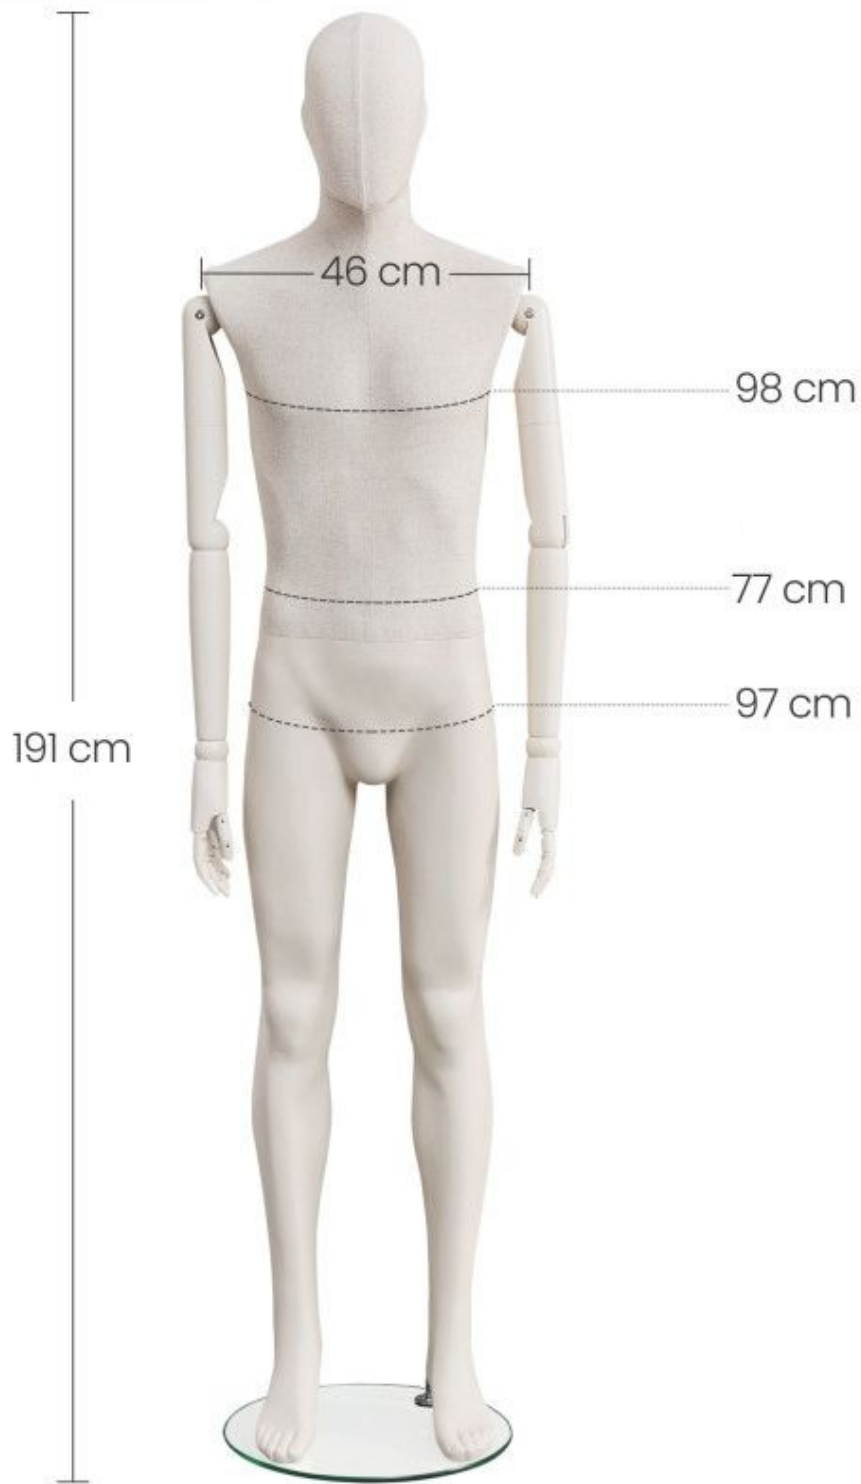

DETAIL

Features:

- **Abstract Design in Upright Position:** The abstract silhouette of the mannequin offers a modern aesthetic, allowing for an artistic interpretation of clothing.
- **Flexible Arms:** The flexible arms of the mannequin homme allow you to create a variety of poses, adding a dynamic dimension to your presentations.
- **Polyvalence of Use:** Ideal for displaying a diverse range of garments, from casual pieces to formal wear.

DESCRIPTION

Showcase elegance and flexibility with our Mannequin Vitrine Homme Abstrait en Position Droite, equipped with flexible arms for a dynamic presentation. With its modern design and realistic dimensions, this fabric-covered mannequin is designed to sublimate your collections in an artistic and captivating way.

Dimensions:

- Height: 192 cm
 - Shoulder: 48 cm
 - Chest: 93 cm
 - Waist: 76 cm
 - Hip: 94 cm
- Packaging content: 1 x Display Mannequin Abstract Male Upright Position with Flexible Arms - 192 cm

Male display mannequin with flexible arm

• Foot: 25 cm
Vintage mannequins - Photo n° 1

FEATURES

Brand	Mannequins vitrine
Base	Round glass
Fitting	Calf
Color	Beige
Ref	man-vit-hom-3743
ID	3743
Delivery schedule	1-5 working days
Category	Vintage mannequins
Type	Mannequins