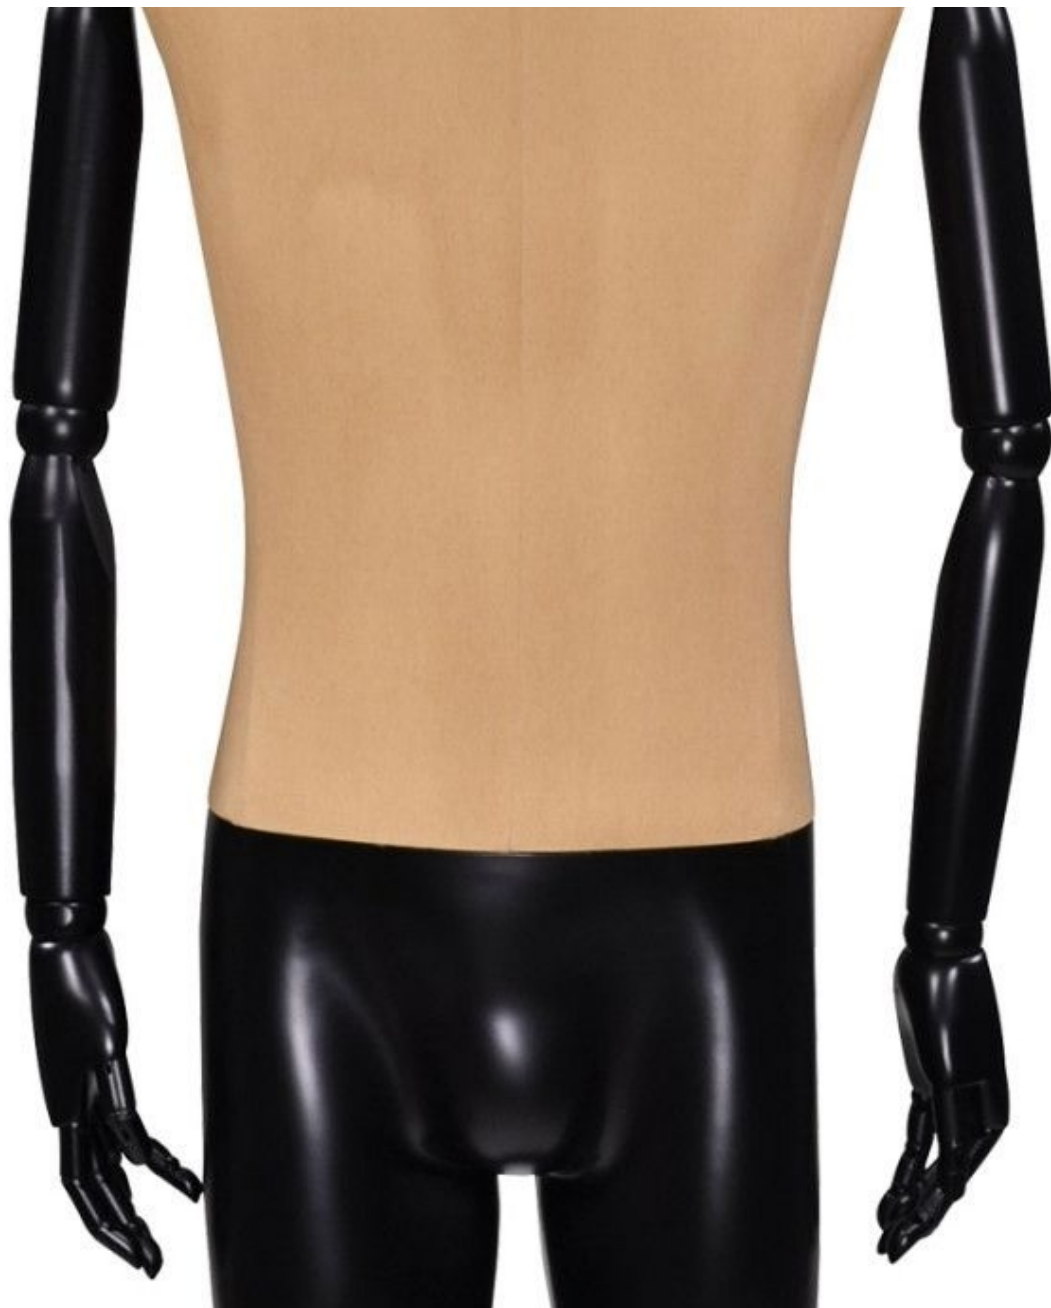

DETAIL

Dimensions of this male vintage mannequin

- length: 190 cm
- head: 56 cm
- shoulders: 49 cm
- chest: 95 cm
- size: 76 cm
- hips: 93 cm
- heel: 3 cm
- shoes: 43 cm

DESCRIPTION

Male mannequin in beige fabric with black leg. Vintage mannequin with abtraite head and base. Our mannequin vintage man are fiberglass, always at the best price, our models are available in stock and you will be delivered quickly after your order anywhere in Europe. Our vintage mannequin man has an abstract head, black painted legs and articulated black wooden arms. Vintage or industrial style, thanks to our models give a unique style to your shop.

DETAIL

Dimensions of this male vintage mannequin

length: 190 cm
head: 56 cm
shoulders: 49 cm
chest: 95 cm
size: 76 cm
hips: 93 cm
heel: 3 cm
shoes: 43 cm

Black and fabric male display mannequin

Vintage mannequins - Photo n° 2

length: 190 cm
head: 56 cm
shoulders: 49 cm
chest: 95 cm
size: 76 cm
hips: 93 cm
heel: 3 cm
shoes: 43 cm

Black and fabric male display mannequin

Vintage mannequins - Photo n° 3

FEATURES

Brand	Mannequins vitrine
Base	Square metal
Fitting	Calf
Color	Beige
Ref	man-vit-hom-2534
ID	2534
Delivery schedule	1-2 working days
Category	Vintage mannequins
Type	Mannequins

DETAIL

Dimensions of this male vintage mannequin

length: 190 cm
head: 56 cm
shoulders: 49 cm
chest: 95 cm
size: 76 cm
hips: 93 cm
heel: 3 cm
shoes: 43 cm

Black and fabric male display mannequin

Vintage mannequins - Photo n° 4