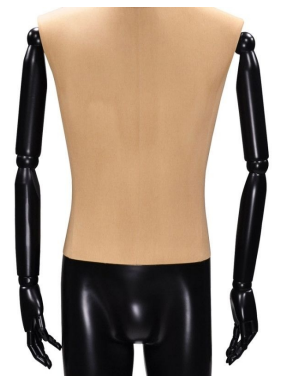

Black and fabric male display mannequin

Vintage mannequins

384.99 €Ex VAT

- 34.19 % 585.00

FEATURES

Brand	Mannequins vitrine
Base	Square metal
Fitting	Calf
Color	Beige
Ref	man-vit-hom-2534
ID	2534
Delivery schedule	1-2 working days
Category	Vintage mannequins
Type	Mannequins

DETAIL

Dimensions of this male vintage mannequin

- length: 190 cm
- head: 56 cm
- shoulders: 49 cm
- chest: 95 cm
- size: 76 cm
- hips: 93 cm
- heel: 3 cm
- shoes: 43 cm

DESCRIPTION

Male mannequin in beige fabric with black leg. Vintage mannequin with abtraite head and base. Our mannequin vintage man are fiberglass, always at the best price, our models are available in stock and you will be delivered quickly after your order anywhere in Europe. Our vintage mannequin man has an abstract head, black painted legs and articulated black wooden arms. Vintage or industrial style, thanks to our models give a unique style to your shop.

Black and fabric male display mannequin

Vintage mannequins - Photo n° 1

FEATURES

Brand	Mannequins vitrine
Base	Square metal
Fitting	Calf
Color	Beige
Ref	man-vit-hom-2534
ID	2534
Delivery schedule	1-2 working days
Category	Vintage mannequins
Type	Mannequins

DETAIL

Dimensions of this male vintage mannequin

length: 190 cm
head: 56 cm
shoulders: 49 cm
chest: 95 cm
size: 76 cm
hips: 93 cm
heel: 3 cm
shoes: 43 cm

Black and fabric male display mannequin

Vintage mannequins - Photo n° 2