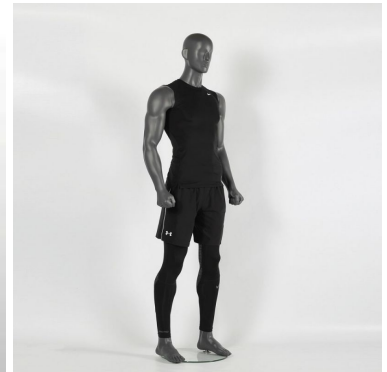

Standing male sports mannequin with authentic muscles

Sport mannequins

379.00 €Ex VAT

FEATURES

Brand	Mannequins vitrine
Base	Round glass
Fitting	Double fixing
Color	Gris
Ref	man-hom-spo-2859
ID	2859
Delivery schedule	4-6 weeks
Category	Sport mannequins
Type	Mannequins

DETAIL

Display mannequin male sport straight position with visible muscles in grey colour Measurements of this male sport mannequin: height 189 cm width 63 cm depth 28 cm chest 101 cm waist 77 cm hip 95 cm size 50 shoe size 10,5 (US)

DESCRIPTION

Our **sport mannequins** are made of reinforced fiberglass polyester with high-quality paint finishes. The corresponding glass plating is made of safety glass and includes a double pedestal system comprised of a foot and calf pin. As a standard feature, we offer this range of sports male mannequins in graphite grey similar to RAL 7024

This **sport male mannequins** in straight position & with straight arms and real muscles Round tempered glass base, Foot- and calf fitting Measurements of this male **sport mannequins** : height 189 cm