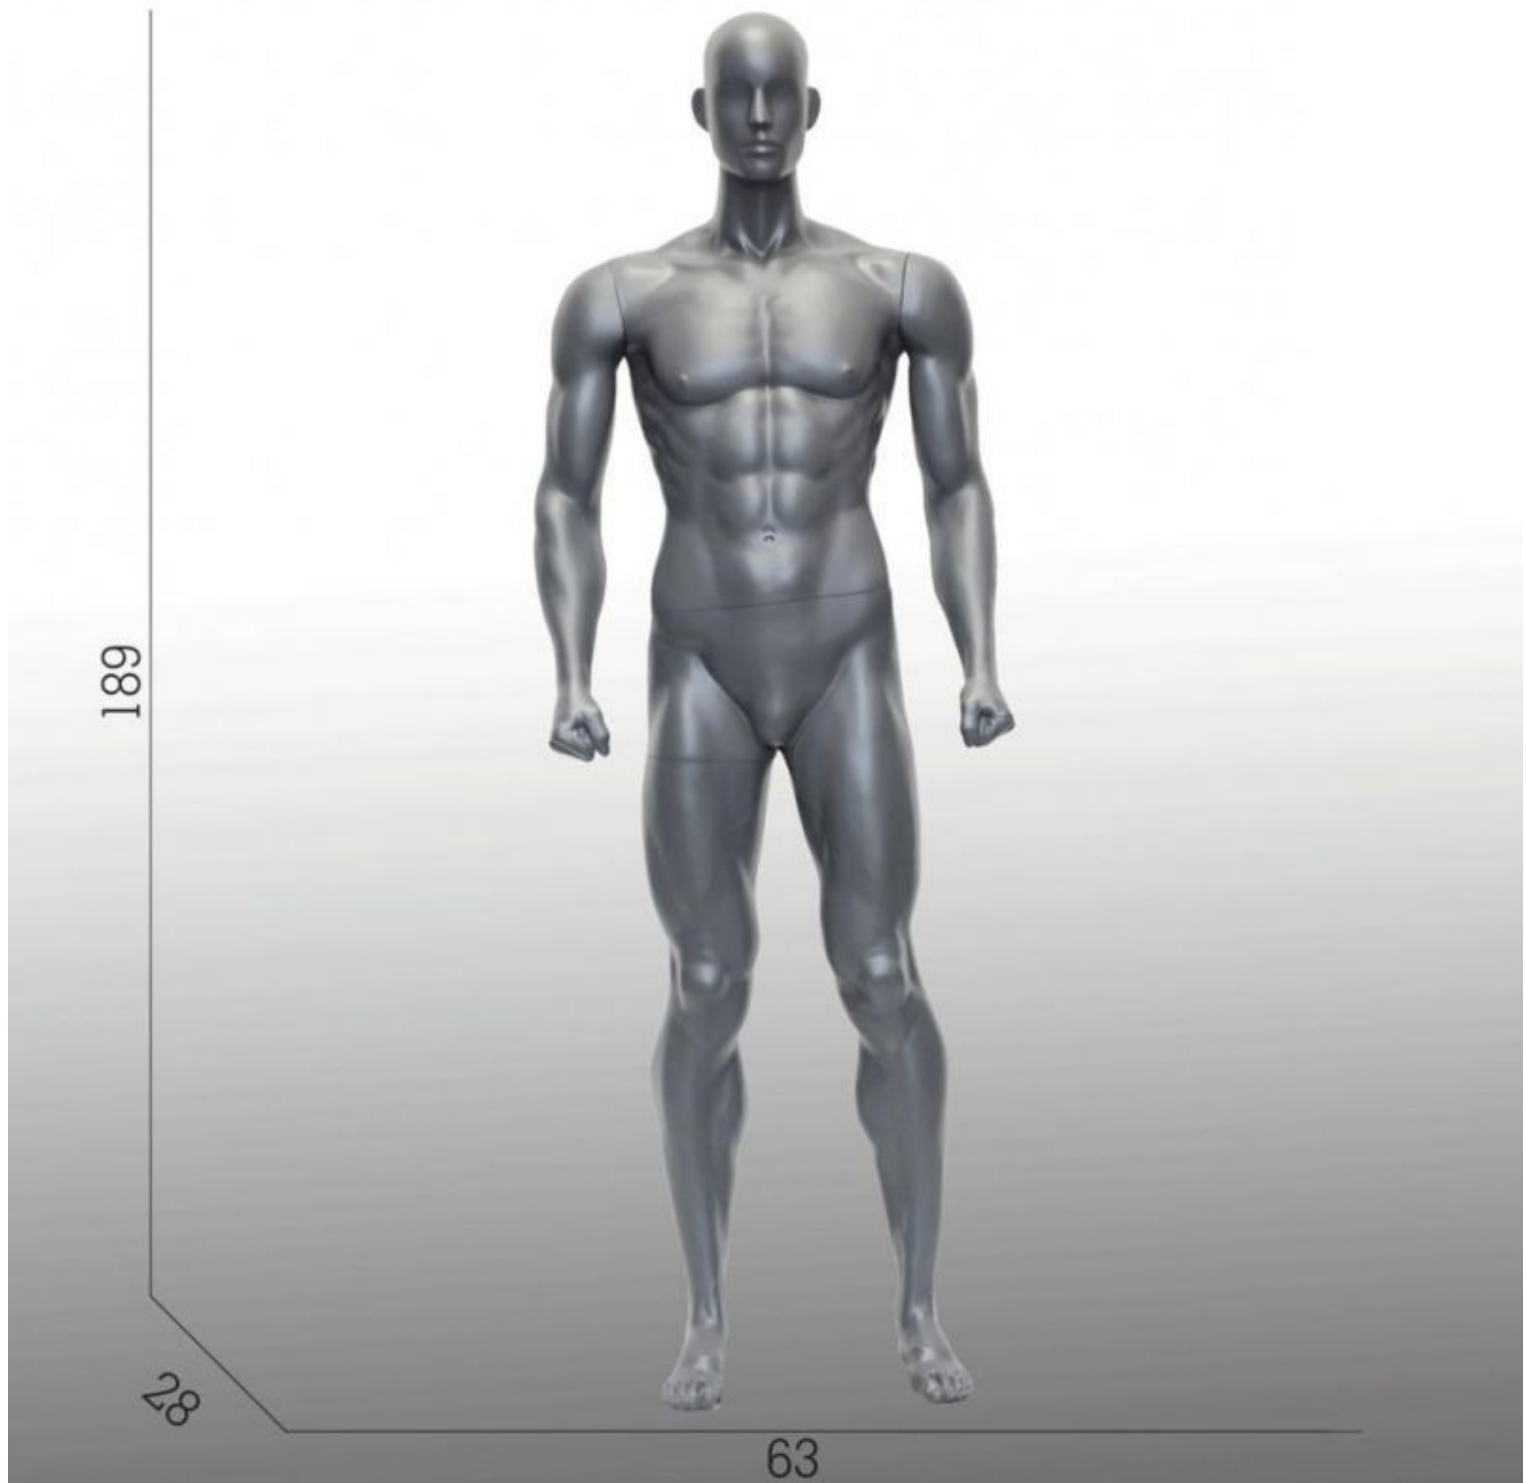

Standing male sports mannequin with authentic muscles

Sport mannequins - Photo n° 1

width 63 cm
depth 28 cm
chest 101 cm
waist 77 cm
hip 95 cm

FEATURES

Brand	Mannequins vitrine
Base	Round glass
Fitting	Double fixing
Color	Gris
Ref	man-hom-spo-2859
ID	2859
Delivery schedule	4-6 weeks
Category	Sport mannequins
Type	Mannequins

DETAIL

Display mannequin male sport straight position with visible muscles in grey colour Measurements of this male sport mannequin: height 189 cm width 63 cm depth 28 cm chest 101 cm waist 77 cm hip 95 cm size 50 shoe size 10,5 (US)

Standing male sports mannequin with authentic muscles