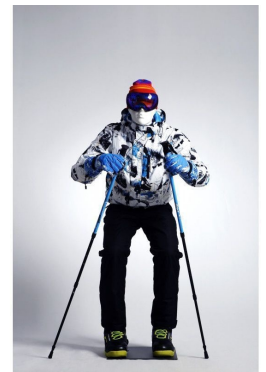

Ski window mannequin black finish **350.00 €Ex VAT**
Sport mannequins **- 12.50 % 400.00**

FEATURES

Brand	Mannequins vitrine
Base	Square metal
Fitting	Calf
Color	Noir
Ref	man-de-vit-3664
ID	3664
Delivery schedule	1-5 working days
Category	Sport mannequins
Type	Mannequins

DETAIL

We also have other sports display mannequin positions and other mannequin positions in sliding position to express your different sports in stores, boutiques and showrooms. Measurement of this skiing display mannequin :

- Height 150cm
- Shoulder 53cm
- Chest 100cm
- Waist 78cm
- Hip 99cm

DESCRIPTION

Male ski window mannequin in shuss and downhill position, This male mannequin skier position in black color is supplied with a black metal base. Ideal for creating dynamic scenographies to present your latest ski clothing collections, choose window mannequins in motion. Thanks to the rod in the calf, you will have the possibility to present your ski outfits with boots.