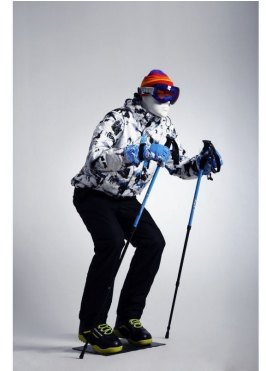

Ski window mannequin black finish **350.00 €Ex VAT**
Sport mannequins **- 12.50 % 400.00**

FEATURES

Brand	Mannequins vitrine
Base	Square metal
Fitting	Calf
Color	Noir
Ref	man-de-vit-3664
ID	3664
Delivery schedule	1-5 working days
Category	Sport mannequins
Type	Mannequins

DETAIL

We also have other sports display mannequin positions and other mannequin positions in sliding position to express your different sports in stores, boutiques and showrooms. Measurement of this skiing display mannequin :

- Height 150cm
- Shoulder 53cm
- Chest 100cm
- Waist 78cm
- Hip 99cm

DESCRIPTION

Male ski window mannequin in shuss and downhill position, This male mannequin skier position in black color is supplied with a black metal base. Ideal for creating dynamic scenographies to present your latest ski clothing collections, choose window mannequins in motion. Thanks to the rod in the calf, you will have the possibility to present your ski outfits with boots.