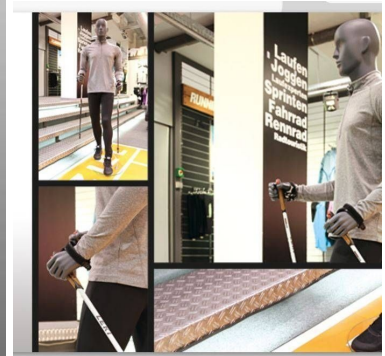

Nordic walking male mannequin **359.10 €Ex VAT** Sport mannequins **- 10.00 % 399.00**

FEATURES

Brand	Mannequins vitrine
Base	Round glass
Fitting	Double fixing
Color	Gris
Ref	man-vit-hom-2725
ID	2725
Delivery schedule	1-5 working days
Category	Sport mannequins
Type	Mannequins

DETAIL

Nordic walking male mannequin — authentic as a nordic walker.

At Mannequins Shopping, our range is so complete that you are sure to find the ideal sport mannequins to highlight your latest collections.

DESCRIPTION

Our nordic walking male mannequins are made of reinforced fiberglass polyester with high-quality paint finishes. The corresponding glass plating is made of safety glass and includes a double pedestal system comprised of a foot and calf pin. As a standard feature, we offer this range in graphite grey similar to RAL 7024