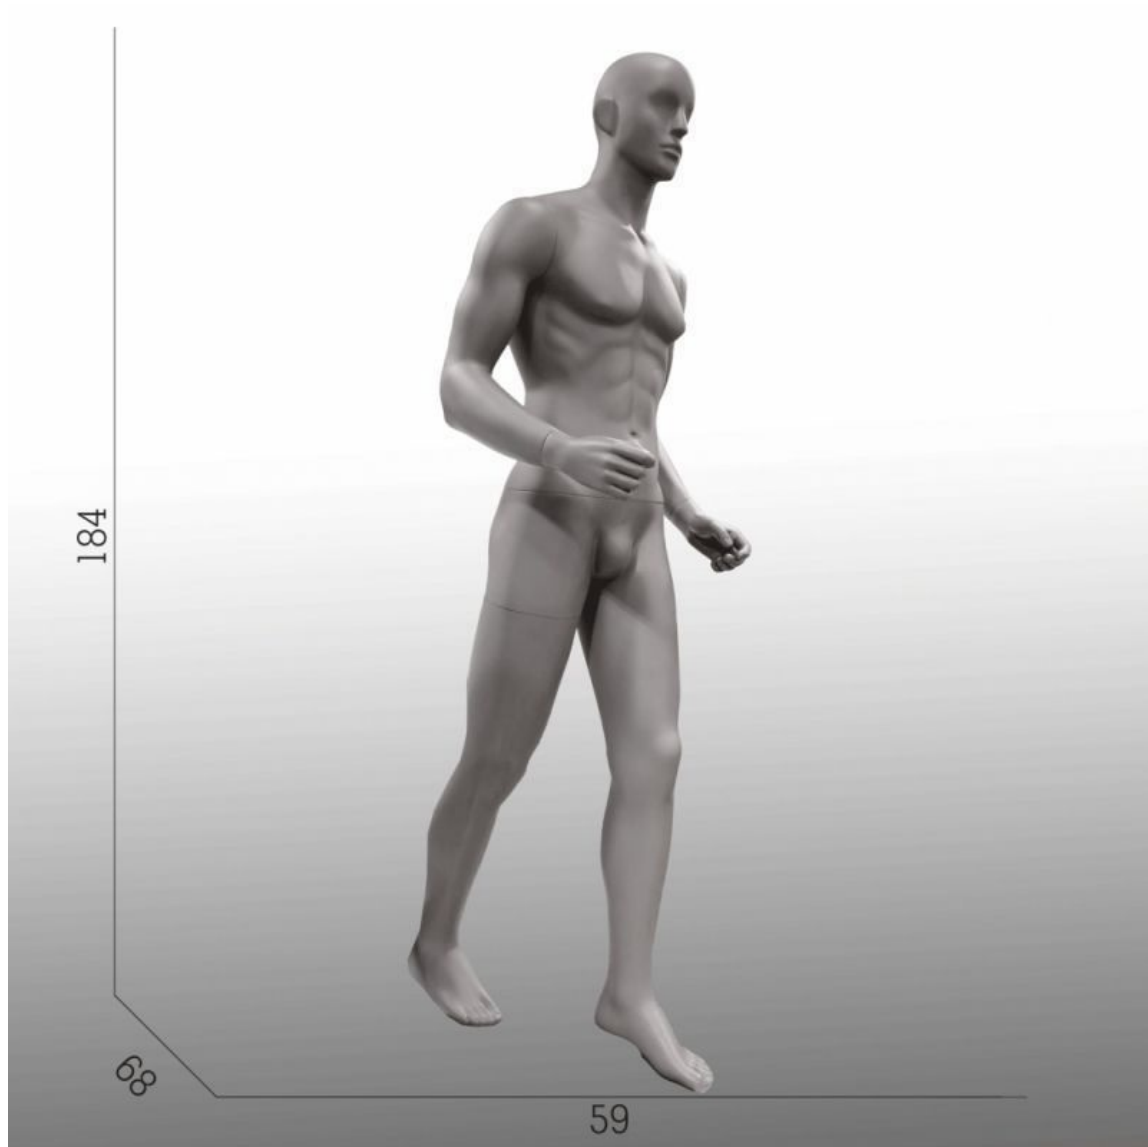

Nordic walking male mannequin **359.10 €Ex VAT** Sport mannequins **- 10.00 % 399.00**

FEATURES

Brand	Mannequins vitrine
Base	Round glass
Fitting	Double fixing
Color	Gris
Ref	man-vit-hom-2725
ID	2725
Delivery schedule	1-5 working days
Category	Sport mannequins
Type	Mannequins

DESCRIPTION

Our nordic walking male mannequins are made of reinforced fiberglass polyester with high-quality paint finishes. The corresponding glass plating is made of safety glass and includes a double pedestal system comprised of a foot and calf pin. As a standard feature, we offer this range in graphite grey similar to RAL 7024

Round tempered glass base
Foot- and calf fitting

Measurements of this male mannequin nordic walking position
height 184 cm
width 59 cm

Sport mannequins - Photo n° 1

width 59 cm
height 184 cm
chest 104 cm