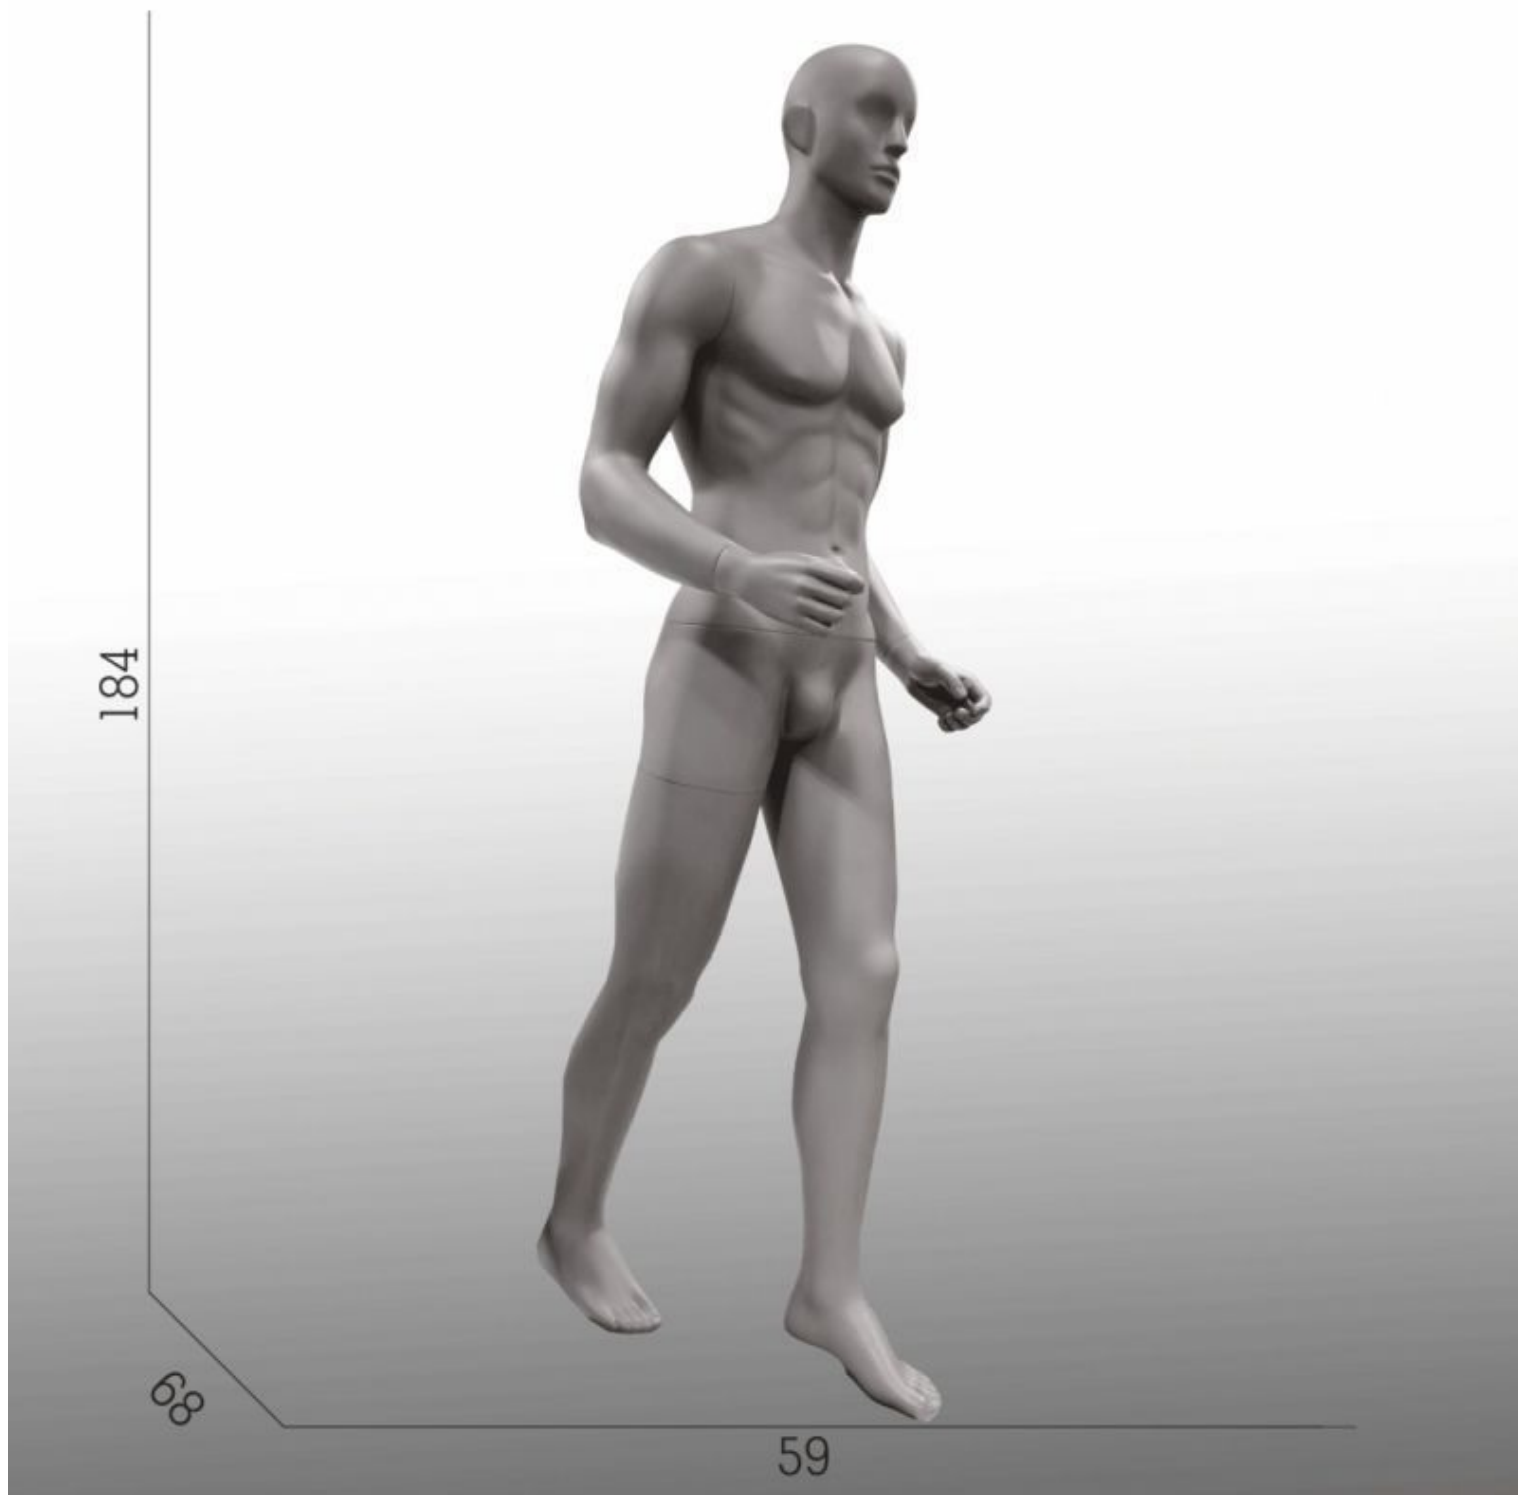

DESCRIPTION

Our nordic walking male mannequins are made of reinforced fiberglass polyester with high-quality paint finishes. The corresponding glass plating is made of safety glass and includes a double pedestal system comprised of a foot and calf pin. As a standard feature, we offer this range in graphite grey similar to RAL 7024

Round tempered glass base
Foot- and calf fitting

Measurements of this male mannequin nordic walking position
height 184 cm
width 59 cm

Sport mannequins - Photo n° 1

width 59 cm
height 184 cm
chest 104 cm