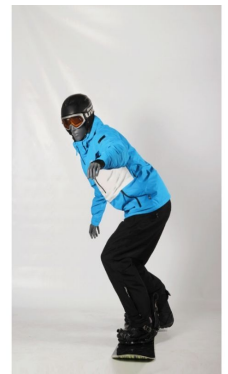

Man mannequin snowboarder skateboarder 379.00 €Ex VAT

Sport mannequins

FEATURES

Brand	Mannequins vitrine
Base	Round glass
Fitting	Double fixing
Color	Gris
Ref ID	man-vit-hom-2745 2745
Delivery schedule	4-6 weeks
Category	Sport mannequins
Type	Mannequins

DETAIL

Measurements of this mannequin sporty male mannequin snowboarder skater
 height 144 cm
 width 150 cm
 depth 70 cm
 chest 94 cm
 waist 70 cm
 hip 93 cm
 size of shoe 10 Sliding sports is for everyone!
 whether it is on the snow, on the waves or asphalt.

DESCRIPTION

Snowboarding, skateboarding or surfing: choose your camp. This man mannequin of gray color can adapt to any sliding sport. Double fixation system, reinforced polyester mannequin and tempered glass round support base. Abstract face and high quality of finishes to show the true sensations and freedom of snowboarding, skateboarding and surfing. Male mannequin who poses on a snowboard and skateboard, impeccable to attract customers who want to discover these sports. Mannequin who's perfect to expose the equipment necessary to practice too.