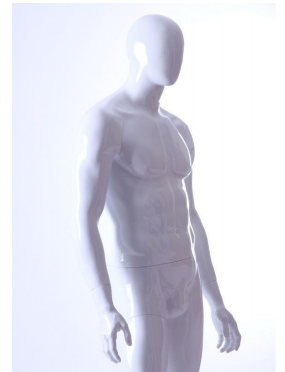

Male mannequin sport standing position **200.00 €Ex VAT**
Sport mannequins **- 19.68 % 249.00**

FEATURES

Brand	Mannequins vitrine
Base	Square glass
Fitting	Calf
Color	Blanc
Ref	man-vit-spo-1878
ID	1878
Delivery schedule	1-5 working days
Category	Sport mannequins
Type	Mannequins

DETAIL

Measurement of this display mannequin

- Height: 188 cm
- Shoulder: 57 cm
- Chest: 105 cm
- Waist: 78 cm
- Hips: 103 cm

DESCRIPTION

Sporty white **mannequin standing** position, This sport **display mannequin** will be suitable for standard presentations. Shiny white sport mannequin for easy staging. Our **sport mannequins** are in stock and you will be delivered immediately after your order. Discover here our range of cheap sports models. Our **mannequins sport male** are easy to maintain and take up little space. Delivery with a glass base. Mannequin with abstract head to give your business a modern style.

Male mannequin sport standing position